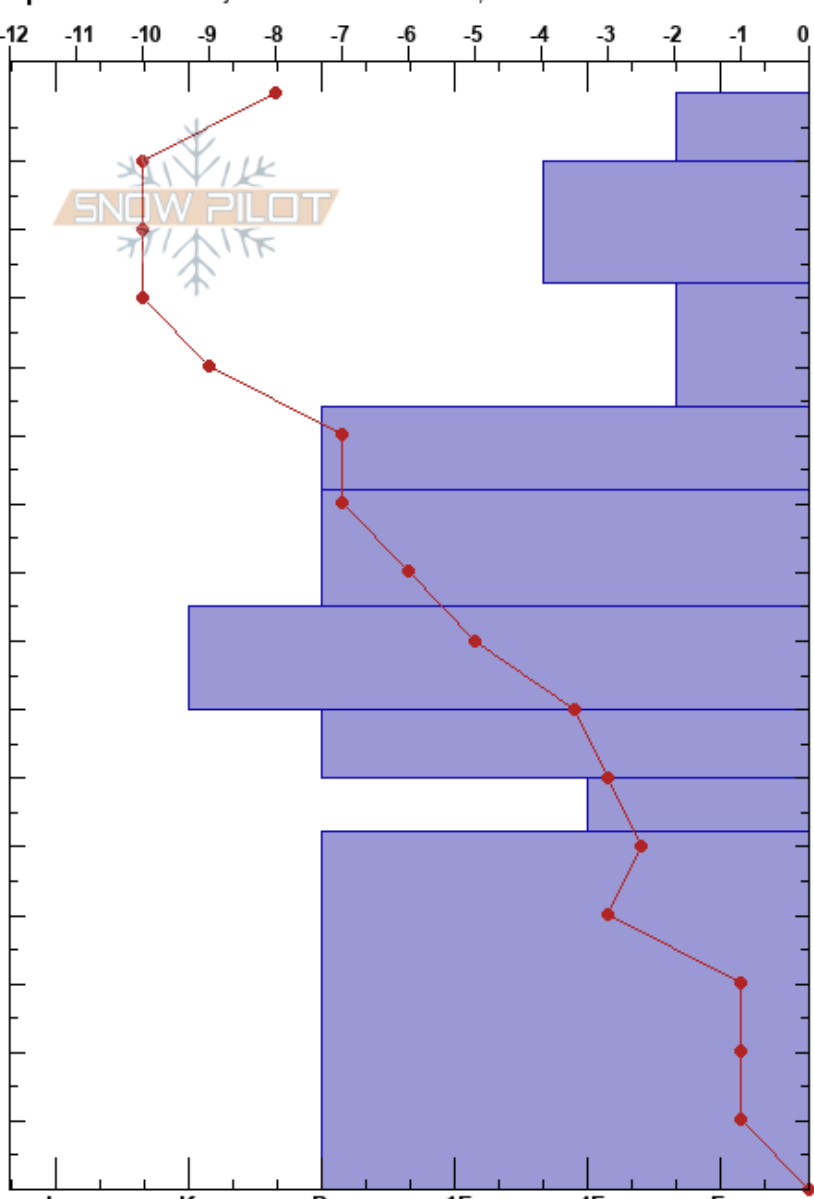

Money Pk Saddle N Face Eric Tollund
 Front Range 11/15/2018 - 12:45pm
 CO
 Elevation: 3675 m
 Aspect: 0°
 Specifics: Pit is adjacent to avalanche: flank;

Stability:
 Air Temperature: -5°C
 Sky Cover: FEW
 Precipitation: NO
 Wind: NW Moderate

HS:160
 PS: 10 100-108cm:Problematic layer

Form	Crystal		ρ kg/m ³	Stability tests & Layer comments
	Size	Moisture		
/	1			
⊖	1			
⊖	0.5			
.	0.5			
.	0.5			
.	0.5			
.	1			
□	1-2			
●	1			

Notes: Pit along fx. line adj. to crown from slide on N. face of Money Pk. beg. of Nov.