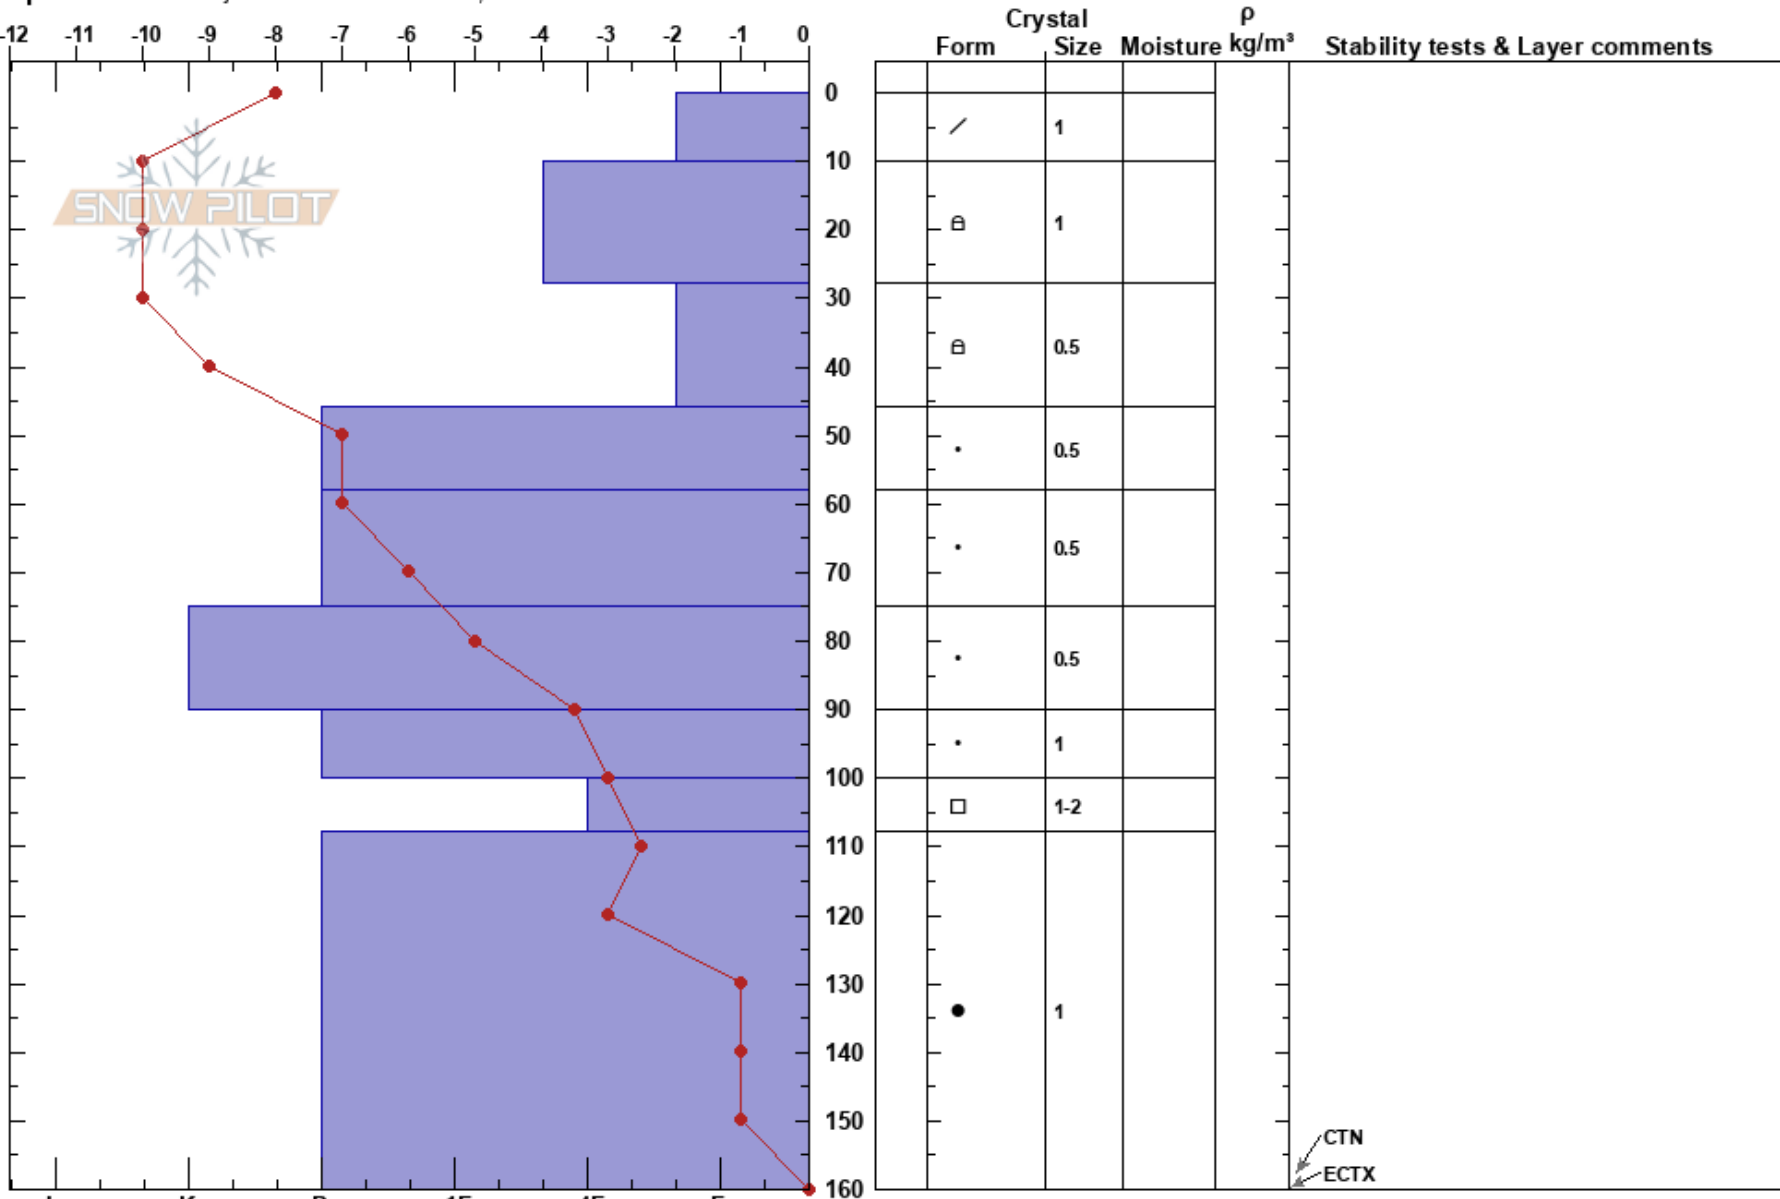

Money Pk Saddle N Face Eric Tollund  
 Front Range 11/15/2018 - 12:45pm  
 CO  
 Elevation: 3675 m  
 Aspect: 0°  
 Specifics: Pit is adjacent to avalanche: flank;

Stability:  
 Air Temperature: -5°C  
 Sky Cover: FEW  
 Precipitation: NO  
 Wind: NW Moderate  
 HS: 160  
 PS: 10 100-108cm: Problematic layer

Notes: Pit along fx. line adj. to crown from slide on N. face of Money Pk. beg. of Nov.