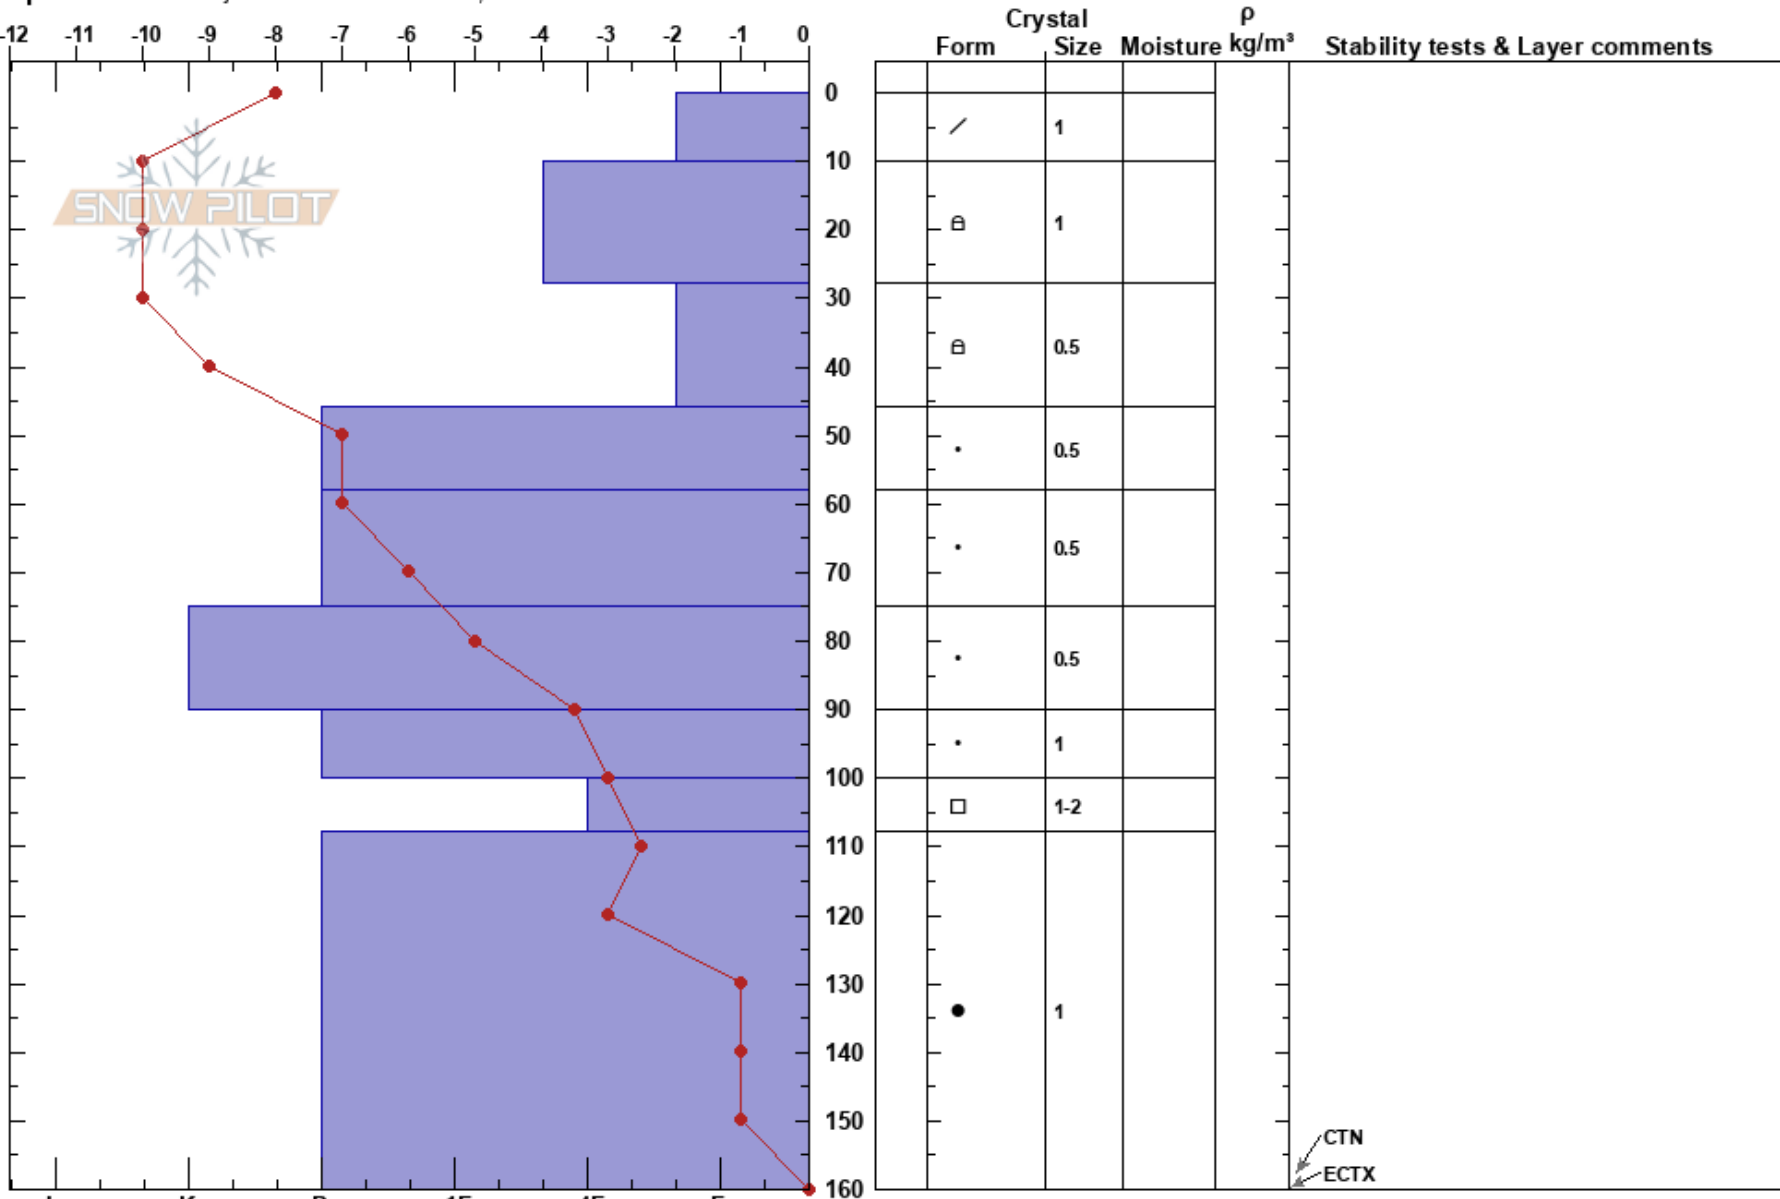

Money Pk Saddle N Face Eric Tollund
 Front Range 11/15/2018 - 12:45pm
 CO Co-ord: 39.78763N, -105.88392W
 Elevation: 3675 m Slope Angle: 36°
 Aspect: 0° Wind Loading: yes
 Specifics: Pit is adjacent to avalanche: flank;

Stability: HS:160 Layer Notes:
 Air Temperature: -5°C PS: 10 100-108cm:Problematic layer
 Sky Cover: FEW
 Precipitation: NO
 Wind: NW Moderate

Notes: Pit along fx. line adj. to crown from slide on N. face of Money Pk. beg. of Nov.