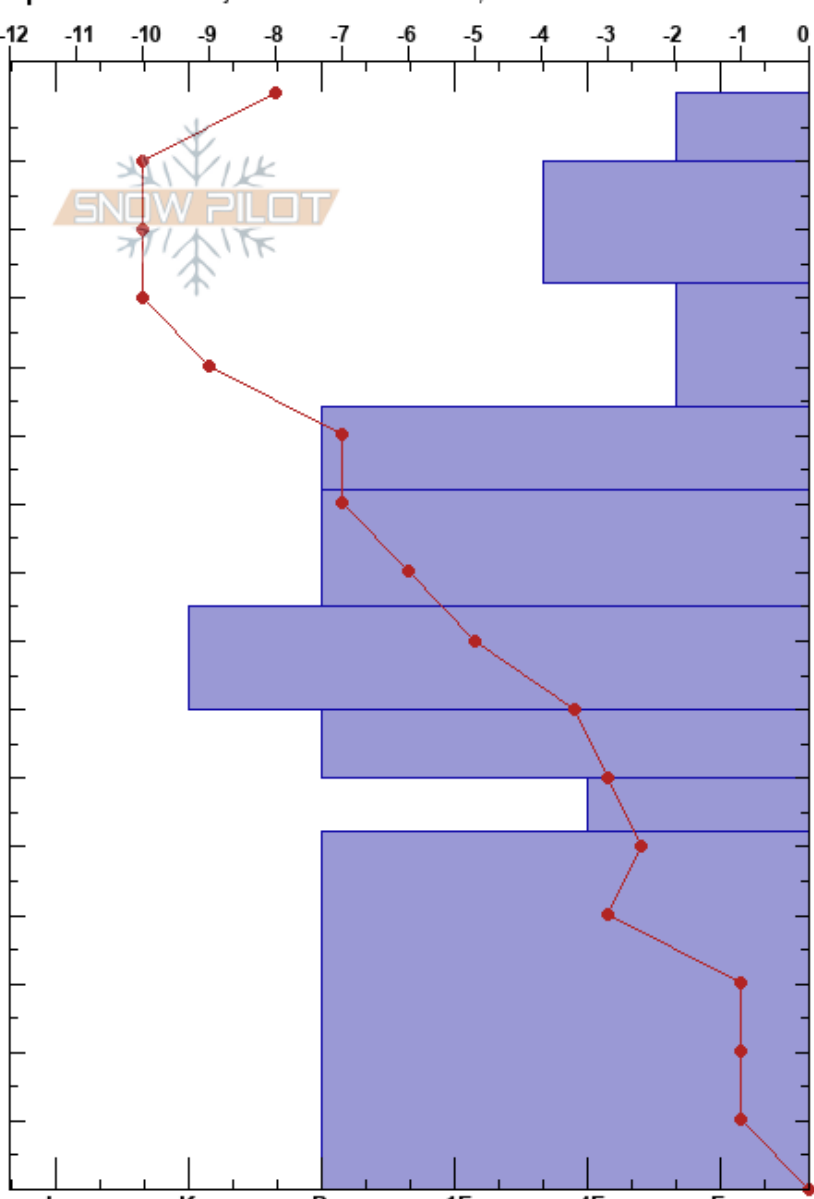

Money Pk Saddle N Face Eric Tollund
 Front Range 11/15/2018 - 12:45pm
 CO
 Elevation: 3675 m
 Aspect: 0°
 Specifics: Pit is adjacent to avalanche: flank;

Stability:
Air Temperature: -5°C
Sky Cover: FEW
Precipitation: NO
Wind: NW Moderate

HS: 160
PS: 10 100-108cm: Problematic layer

Form	Crystal		ρ kg/m ³	Stability tests & Layer comments
	Size	Moisture		
/	1			
⊖	1			
⊖	0.5			
.	0.5			
.	0.5			
.	0.5			
.	1			
□	1-2			
●	1			

Notes: Pit along fx. line adj. to crown from slide on N. face of Money Pk. beg. of Nov.