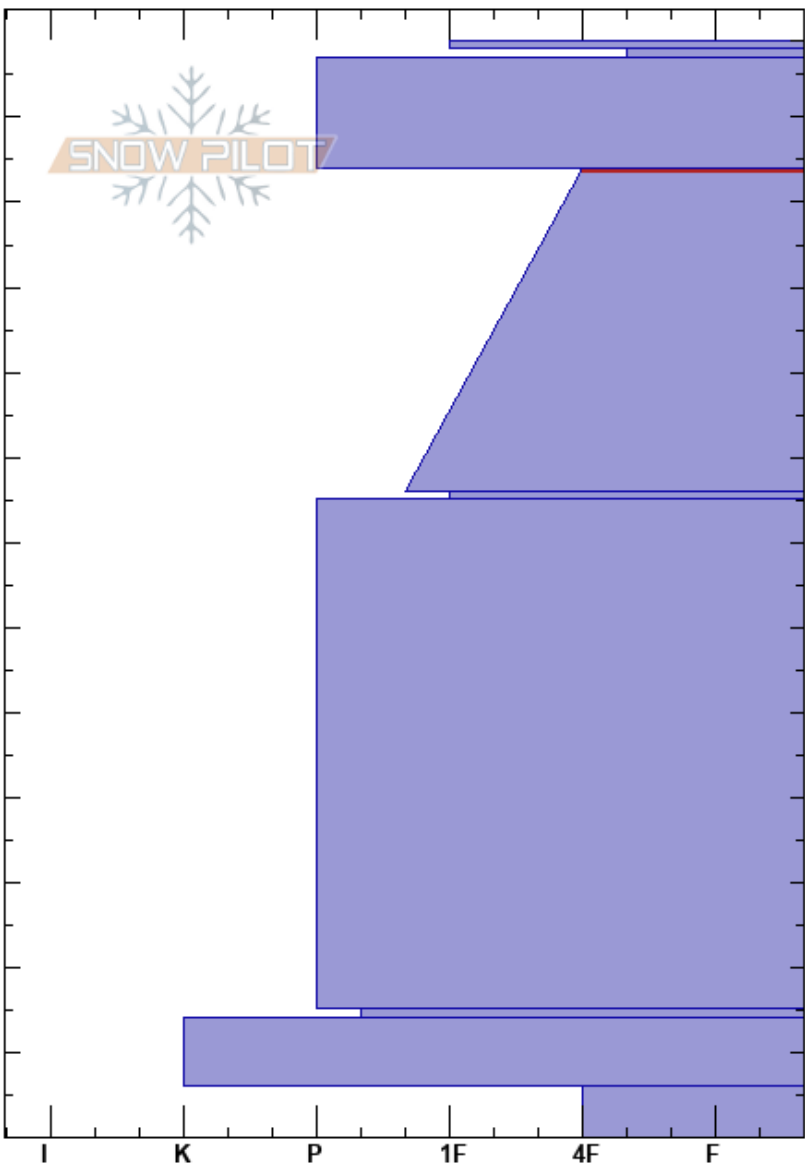

201811151020_S7
 Front Range
 CO
 Elevation: 11800 ft
 Aspect: 66°
 Specifics:

Ron Simenhois
 11/15/2018 - 10:20am
 Co-ord: 13S 106W 40N
 Slope Angle: 31°
 Wind Loading: previous

Stability: Fair Stable
 Air Temperature: -7°C
 Sky Cover: CLR
 Precipitation: NO
 Wind: NW Calm

HS:129
 Layer Notes:
 114-76cm:Problematic layer

Height (cm)	Crystal		Moisture	ρ kg/m ³	Stability tests & Layer comments
	Form	Size			
129	⊙⊙	0.5			
120	/ (□)	0.5-0.3			
	/	0.3			
113	← ECTP22 @113cm ← PST92/100 (End) @113cm				
100	/ (●)	0.5-1			
80	⊖	0.3			
50	● (⊖)	0.1			
20	□	1			
10	⊙⊙				
0	^ (□)	3-2			