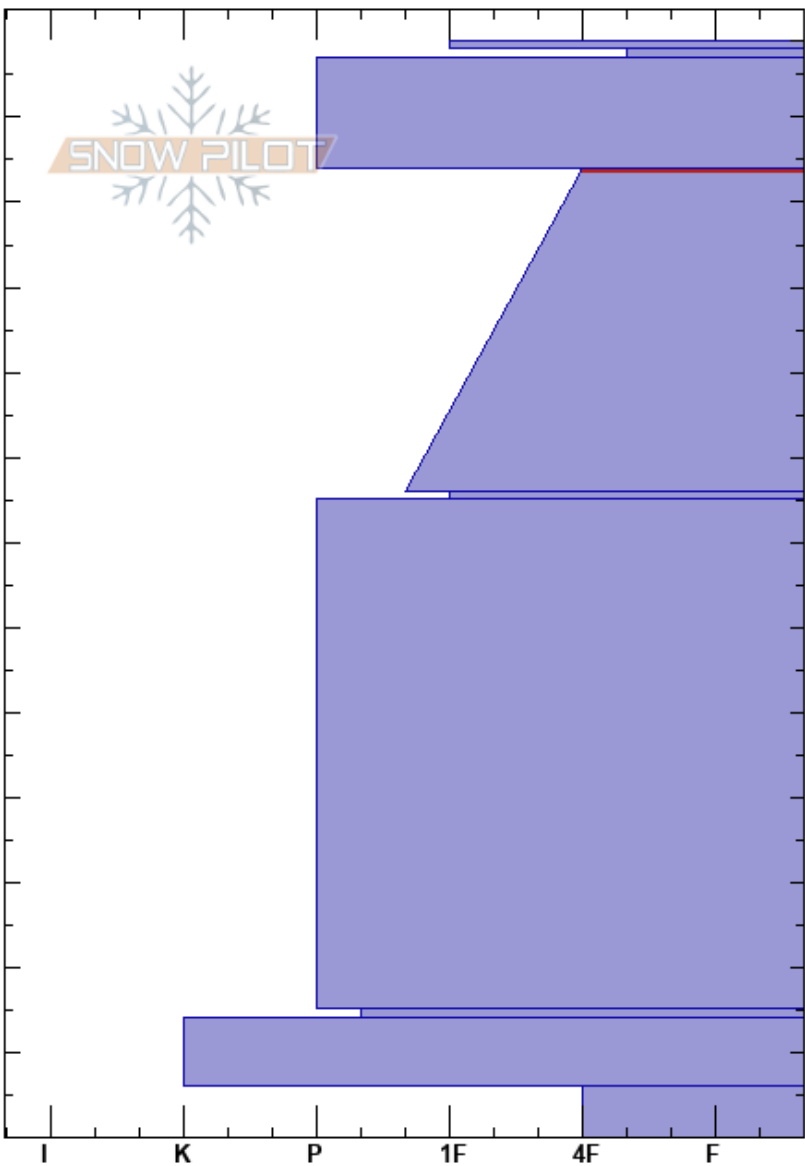

201811151020_S7
 Front Range
 CO
 Elevation: 11800 ft
 Aspect: 66°
 Specifics:

Ron Simenhois
 11/15/2018 - 10:20am
 Co-ord: 13S 106W 40N
 Slope Angle: 31°
 Wind Loading: previous

Stability: Fair Stable
 Air Temperature: -7°C
 Sky Cover: CLR
 Precipitation: NO
 Wind: NW Calm

HS:129
 Layer Notes:
 114-76cm:Problematic layer

Height (cm)	Crystal		Moisture	ρ kg/m ³	Stability tests & Layer comments
	Form	Size			
129	⊙⊙	0.5			
120	/ (□)	0.5-0.3			
	/	0.3			
110					← ECTP22 @113cm ← PST92/100 (End) @113cm
100	/ (●)	0.5-1			
80	⊖	0.3			
70					
50	● (⊖)	0.1			
20	□	1			
10	⊙⊙				
0	^ (□)	3-2			