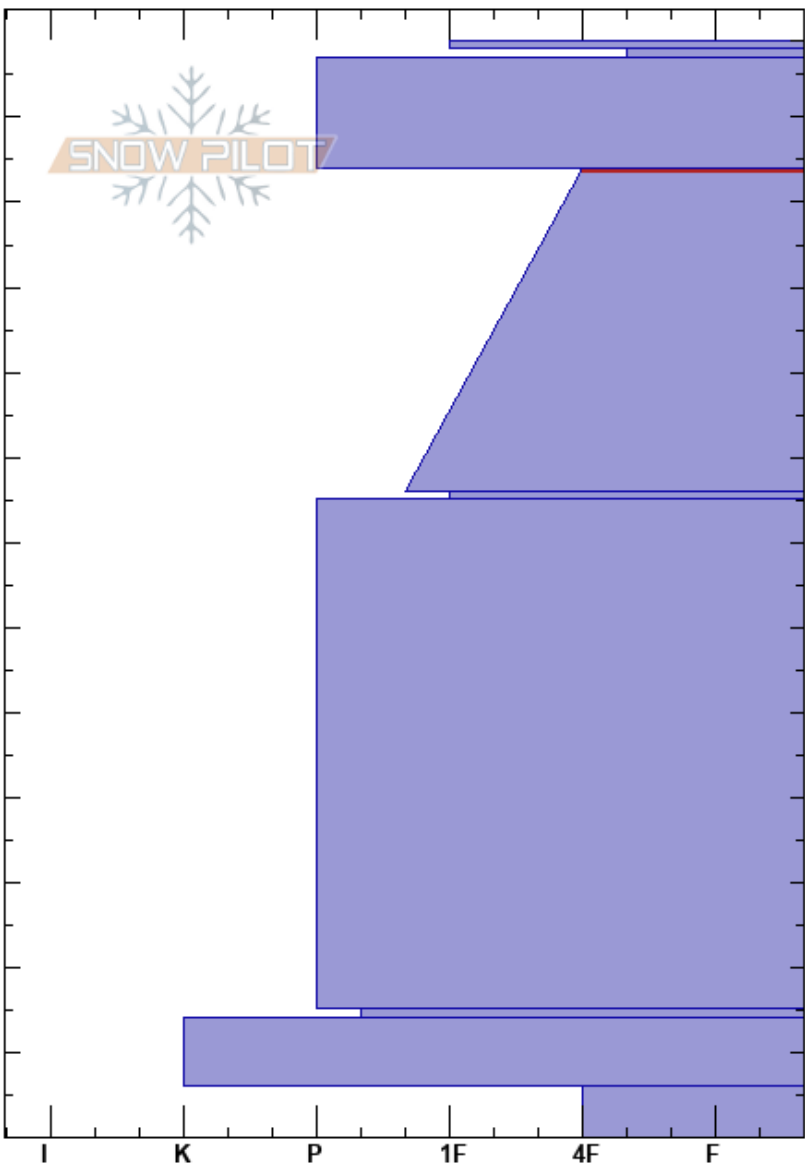

201811151020\_S7  
 Front Range  
 CO  
 Elevation: 11800 ft  
 Aspect: 66°  
 Specifics:

Ron Simenhois  
 11/15/2018 - 10:20am  
 Co-ord: 13S 106W 40N  
 Slope Angle: 31°  
 Wind Loading: previous

Stability: Fair Stable  
 Air Temperature: -7°C  
 Sky Cover: CLR  
 Precipitation: NO  
 Wind: NW Calm

HS:129  
 Layer Notes:  
 114-76cm:Problematic layer

Height (cm)	Crystal		$\rho$ kg/m <sup>3</sup>	Stability tests & Layer comments
	Form	Size		
129	⊙⊙	0.5		
120	/ (□)	0.5-0.3		
	/	0.3		
110				← ECTP22 @113cm ← PST92/100 (End) @113cm
100	/ (●)	0.5-1		
80	⊖	0.3		
70				
50	● (⊖)	0.1		
40				
20	□	1		
10	⊙⊙			
0	^ (□)	3-2		