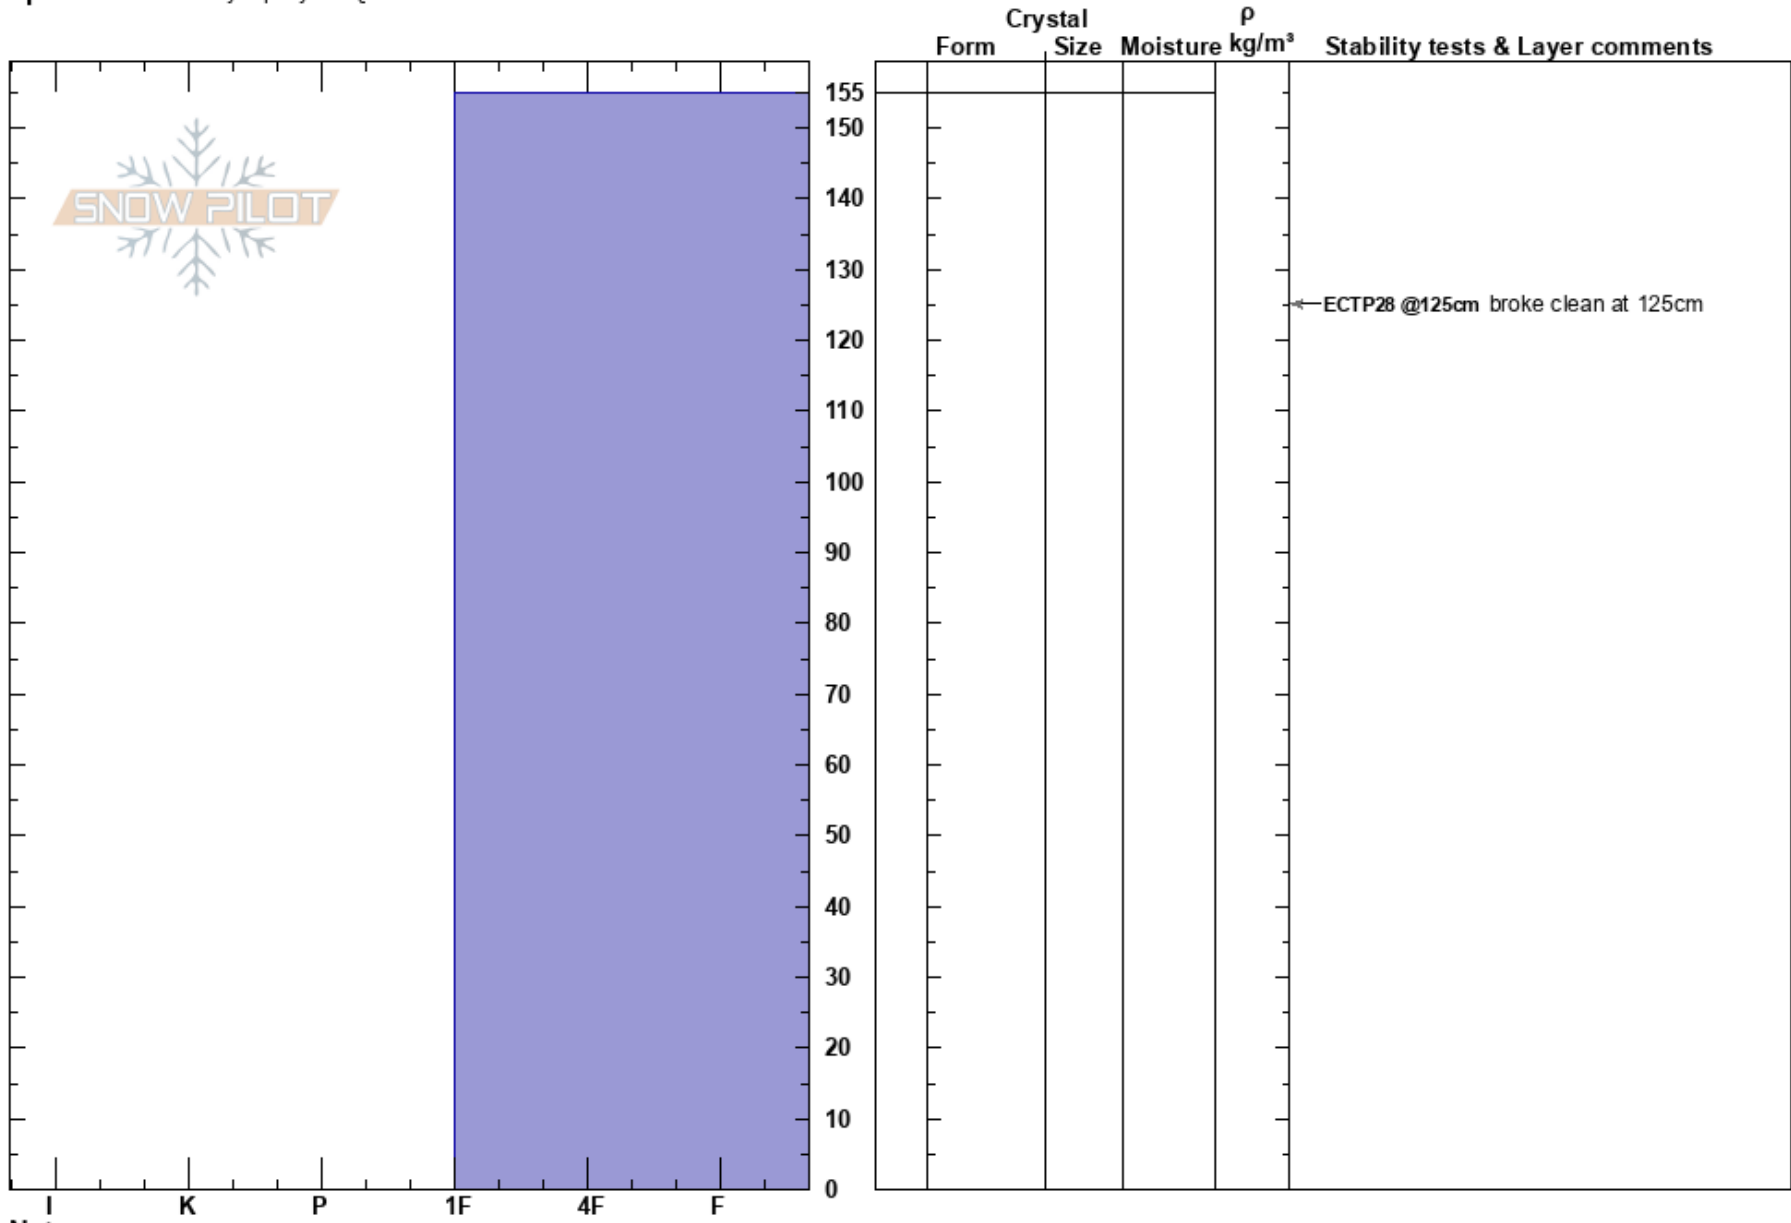

Frazier Basin
Bridger Range
MT
Elevation: 8489 ft
Aspect: S
Specifics: Instability rapidly rising

Hayden Brown
11/15/2018 - 1:00pm
Co-ord:
Slope Angle: 35°
Wind Loading: yes

Stability:
Air Temperature:
Sky Cover: FEW
Precipitation: NO
Wind: W Strong

HS:155
PF:2 155-0cm:Problematic layer

Notes: Wind was whipping,