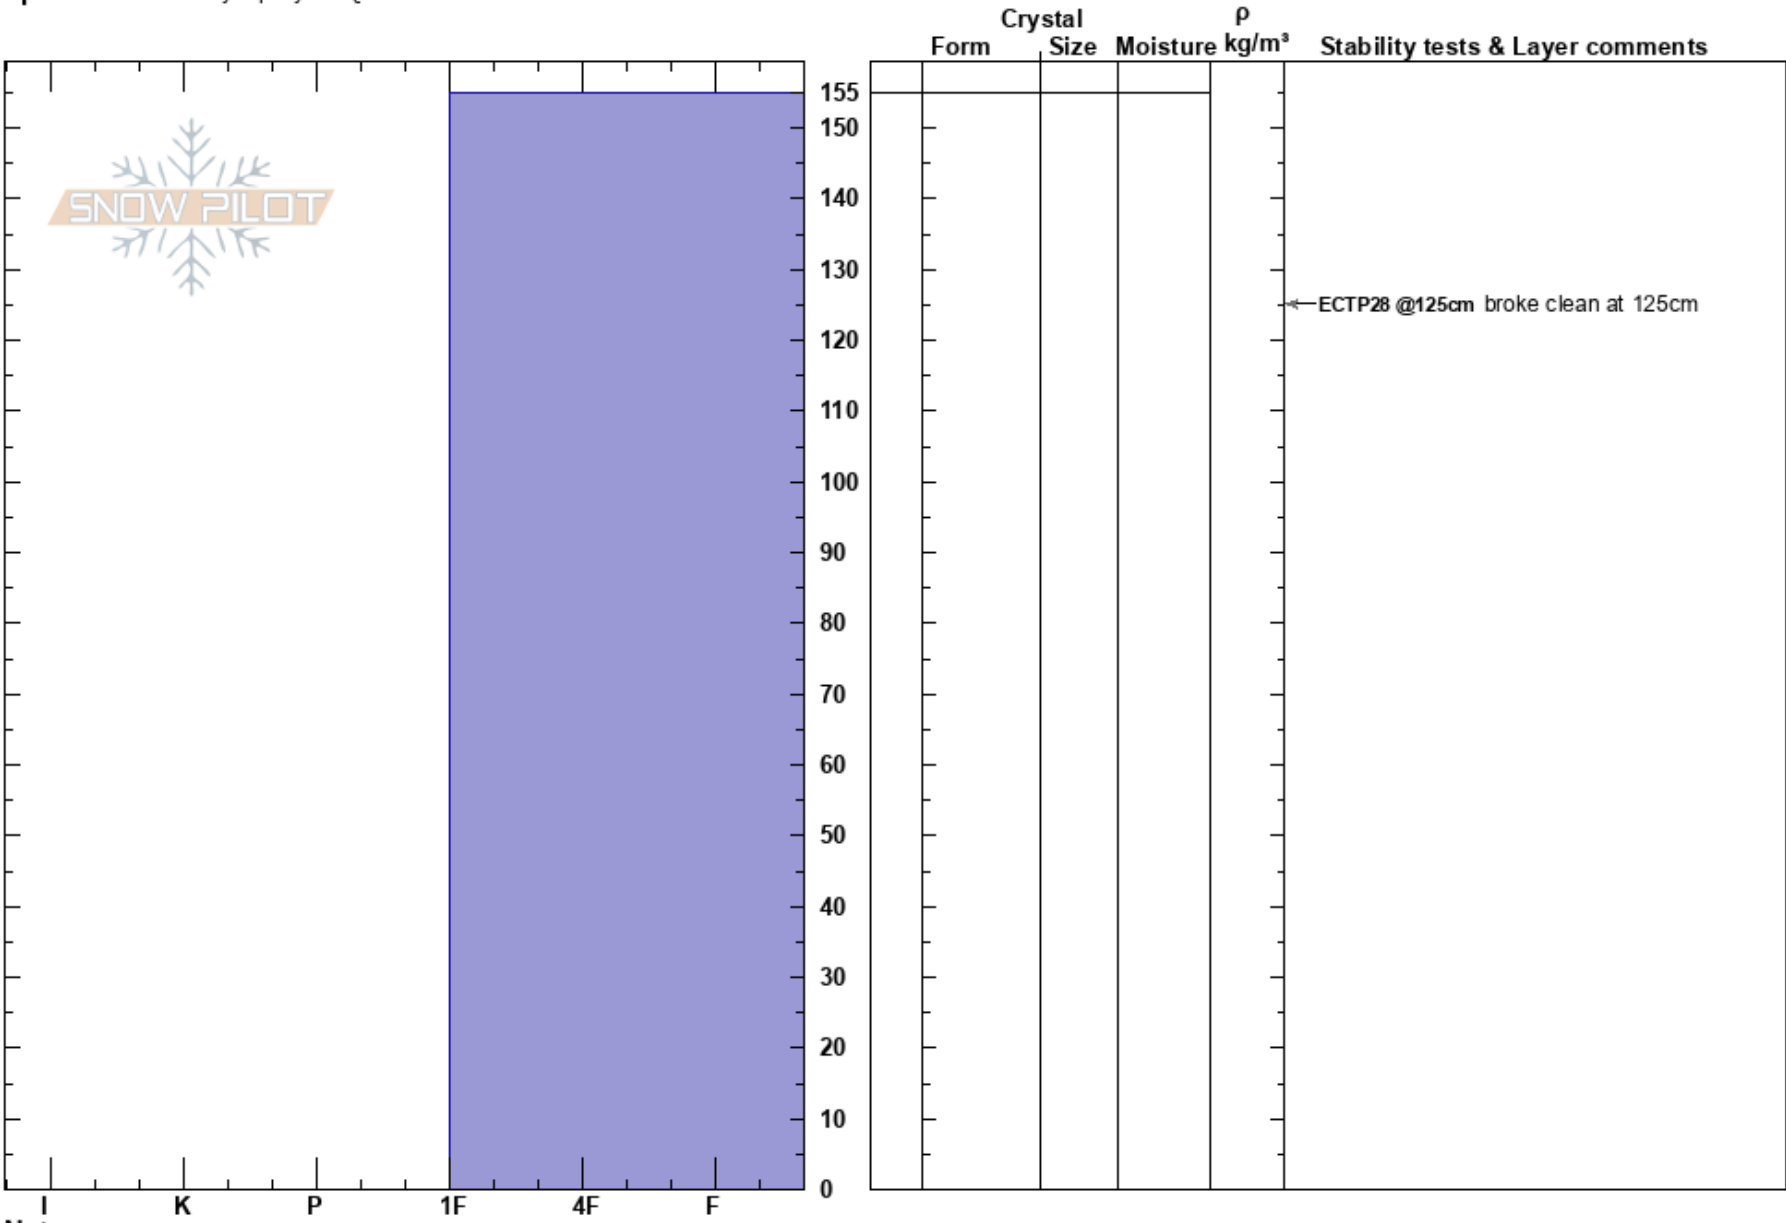

Frazier Basin  
 Bridger Range  
 MT  
 Elevation: 8489 ft  
 Aspect: S  
 Specifics: Instability rapidly rising

Hayden Brown  
 11/15/2018 - 1:00pm  
 Co-ord:  
 Slope Angle: 35°  
 Wind Loading: yes

Stability:  
 Air Temperature:  
 Sky Cover: FEW  
 Precipitation: NO  
 Wind: W Strong

HS:155  
 PF:2 155-0cm:Problematic layer

Notes: Wind was whipping,