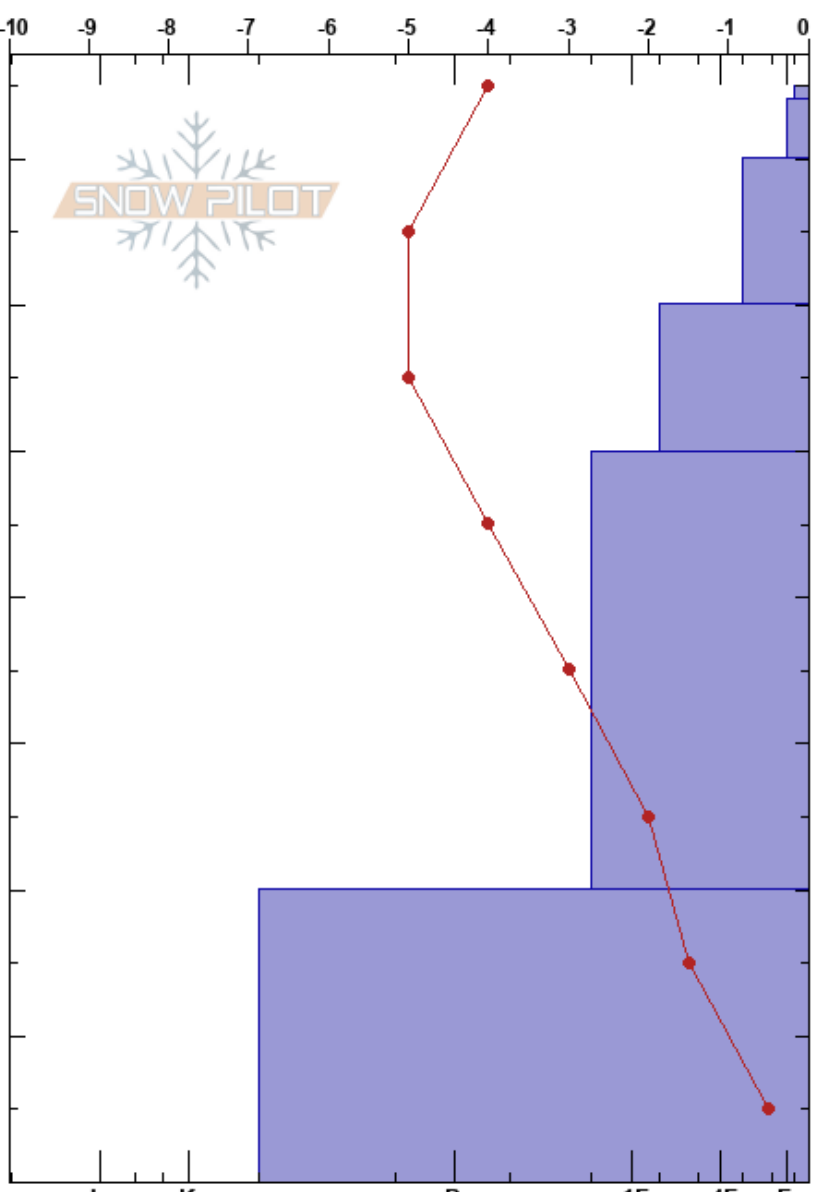

YC Shoulder  
 Madison Range-N  
 MT  
 Elevation: 2850 m  
 Aspect: 67°

Doug McCabe  
 11/14/2018 - 2:00pm  
 Co-ord: 45.23293N, -111.44702W  
 Slope Angle: 22°  
 Wind Loading: previous

Stability: Good  
 Air Temperature: 1°C  
 Sky Cover: FEW  
 Precipitation: NO  
 Wind: SW Light Breeze

HS:75  
 PF:25 75-74cm:Problematic layer

Specifics: Pit dug in a Ski Area; Pit is representative of backcountry

Form	Crystal		$\rho$ kg/m <sup>3</sup>	Stability tests & Layer comments
	Size	Moisture		
V	1			
/	0.3			
/	0.5			
⊖	0.5			← STH @51cm
•	0.5			← STH @21cm
⊙				