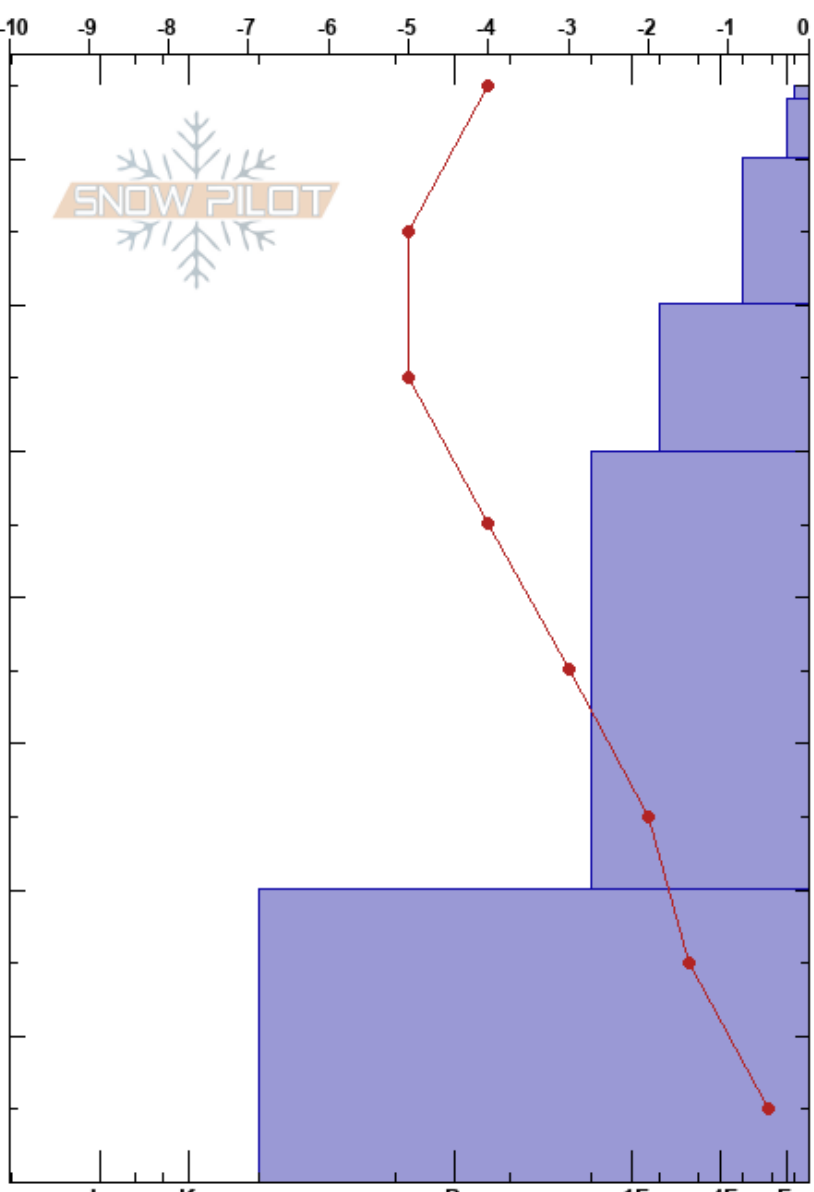

YC Shoulder
 Madison Range-N
 MT
 Elevation: 2850 m
 Aspect: 67°

Doug McCabe
 11/14/2018 - 2:00pm
 Co-ord: 45.23293N, -111.44702W
 Slope Angle: 22°
 Wind Loading: previous

Stability: Good
 Air Temperature: 1°C
 Sky Cover: FEW
 Precipitation: NO
 Wind: SW Light Breeze

HS:75
 PF:25 75-74cm:Problematic layer

Specifics: Pit dug in a Ski Area; Pit is representative of backcountry

Form	Crystal		ρ kg/m ³	Stability tests & Layer comments
	Size	Moisture		
V	1			
/	0.3			
/	0.5			
⊖	0.5			← STH @51cm
•	0.5			← STH @21cm
⊙				