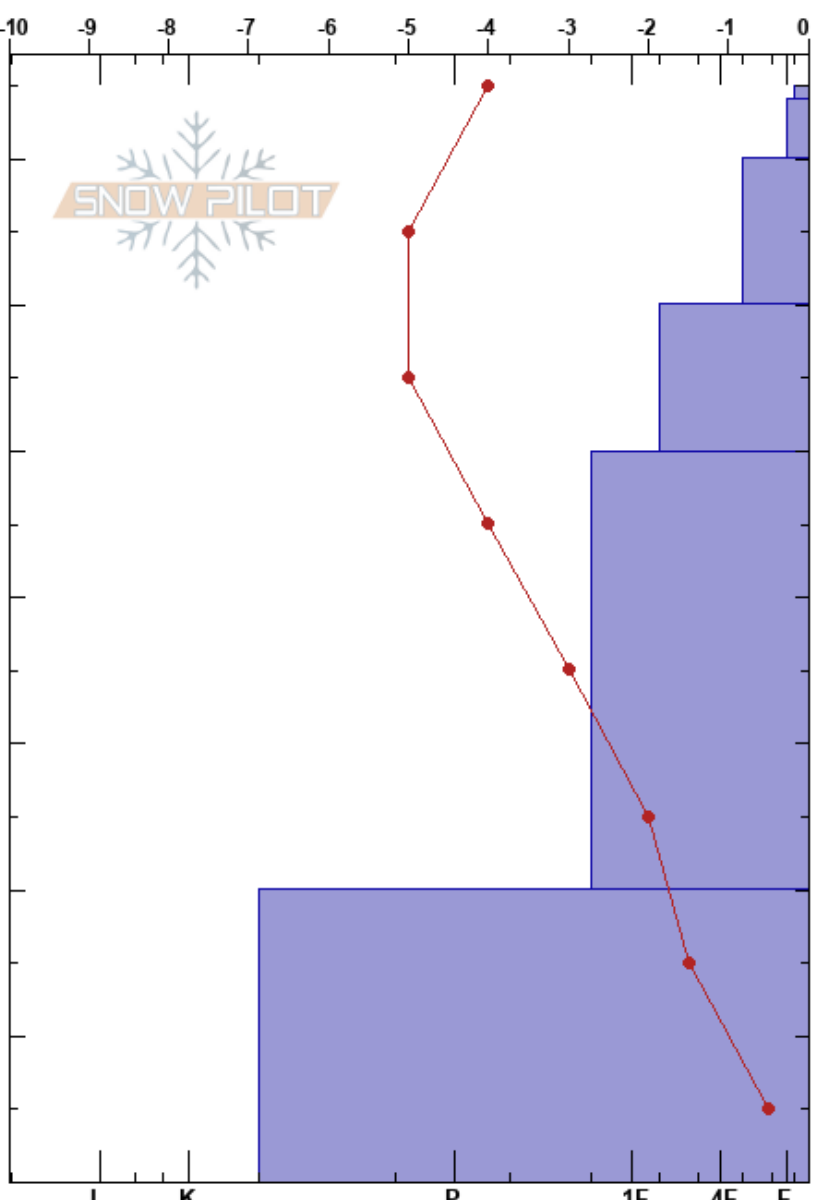

YC Shoulder
 Madison Range-N
 MT
 Elevation: 2850 m
 Aspect: 67°

Doug McCabe
 11/14/2018 - 2:00pm
 Co-ord: 45.23293N, -111.44702W
 Slope Angle: 22°
 Wind Loading: previous

Stability: Good
 Air Temperature: 1°C
 Sky Cover: FEW
 Precipitation: NO
 Wind: SW Light Breeze

HS:75
 PF:25 75-74cm:Problematic layer

Specifics: Pit dug in a Ski Area; Pit is representative of backcountry

Height (cm)	Crystal		Moisture	ρ kg/m ³	Stability tests & Layer comments
	Form	Size			
75	V	1			
70	/	0.3			
60	/	0.5			
50	⊖	0.5			← STH @51cm
40	•	0.5			
20	⊙				← STH @21cm
10	⊙				
0					↙ ECTX ↘ CTN