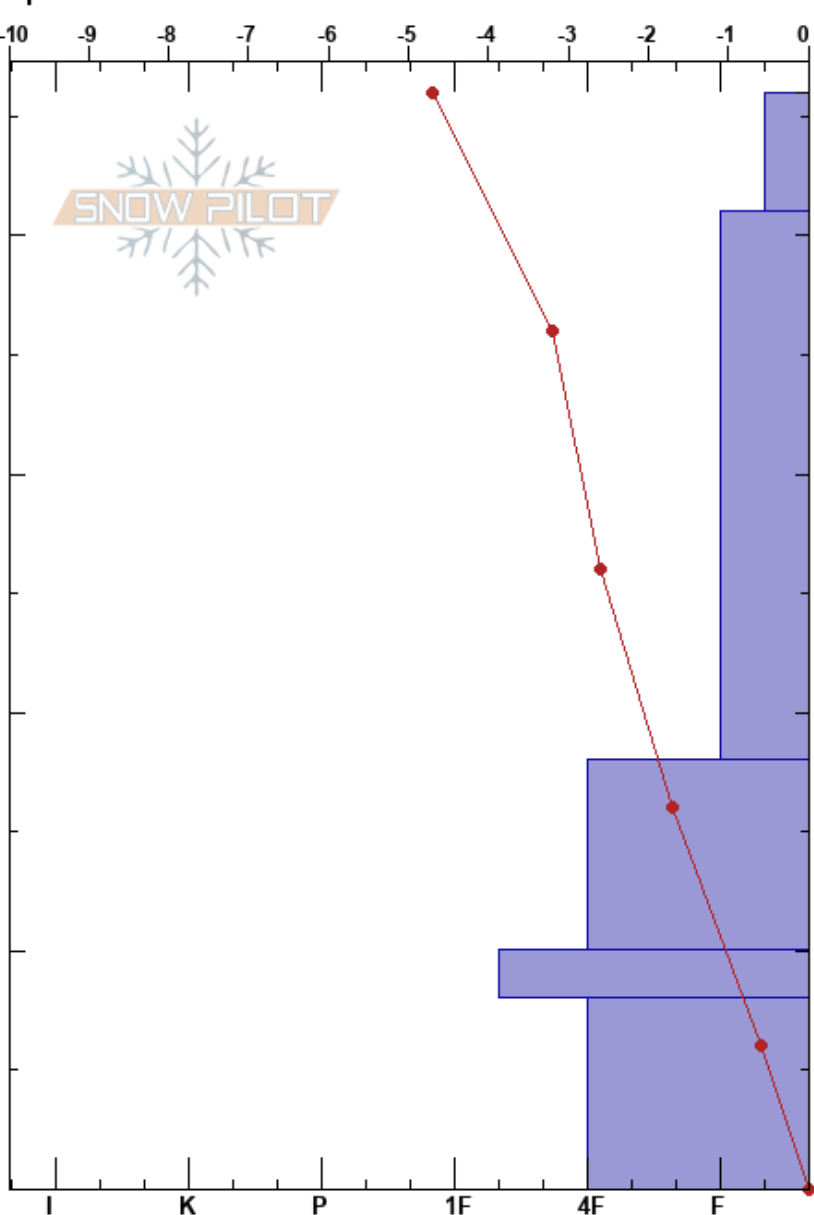

Barbers Point
 Absaroka
 WY
 Elevation: 9450 ft
 Aspect: 60°
 Specifics:

Chris McCollister
 11/14/2018 - 2:00pm
 Co-ord: 12T 579669W 4842714N
 Slope Angle: 25°
 Wind Loading:

Stability:
 Air Temperature: 1°C
 Sky Cover: CLR
 Precipitation: NO
 Wind: Calm

HS:46
 Layer Notes:
 8-0cm:Problematic layer

Form	Crystal		Moisture	ρ kg/m ³	Stability tests & Layer comments
	Size				
∩ (/)	0.1-0.3				
□	0.3-0.5				
⊖	0.1-0.3				
⊙⊙					
⊖	0.5-1				

Notes: