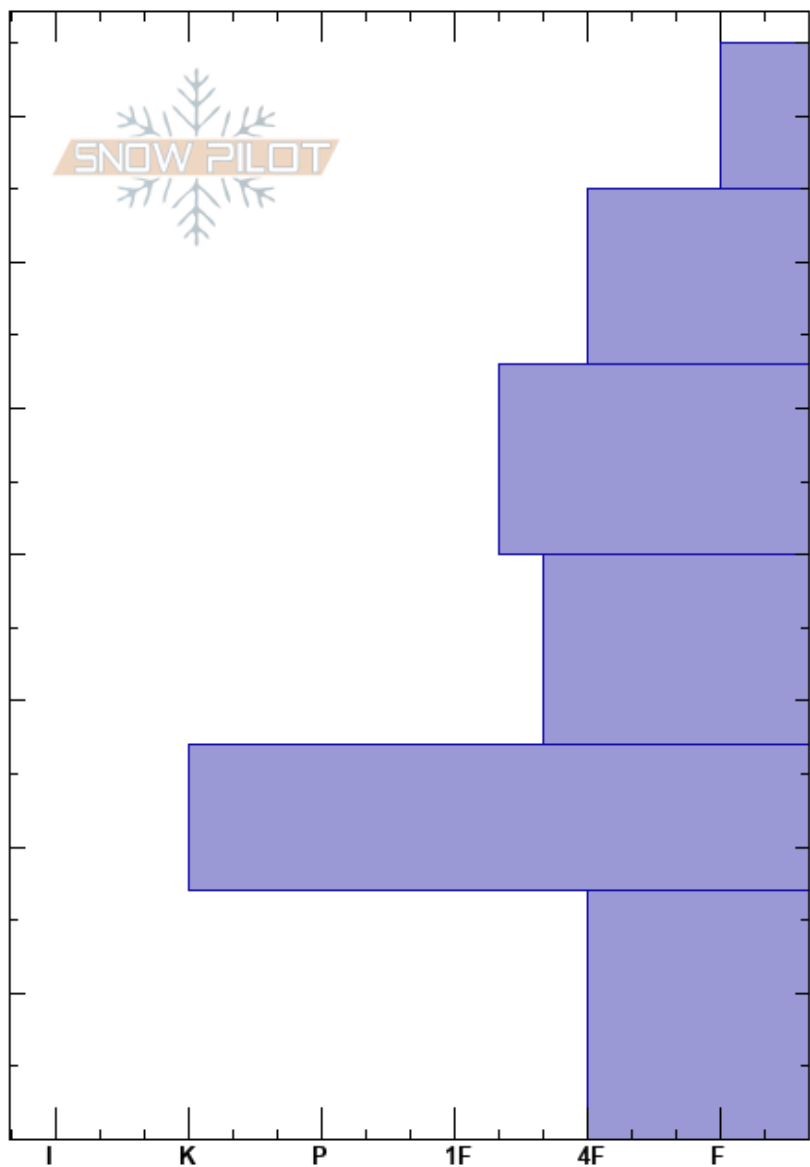

Woody Ridge, W, NW
 Absaroka Range
 MT
Elevation: 9900 ft
Aspect: 281°
Specifics: We skied slope

Beau Fredlund
 11/14/2018 - 1:00pm
Co-ord: 44.98333N, -109.92403E
Slope Angle: 32°
Wind Loading:

Stability:
Air Temperature:
Sky Cover: CLR
Precipitation: NO
Wind: Calm

HS: 75
Layer Notes:
 75-65cm: Surface hoar on top
 53-40cm: winded layer
 17-0cm: large wet facets
 17-0cm: Problematic layer

Depth (cm)	Crystal		Moisture	ρ kg/m ³	Stability tests & Layer comments
	Form	Size			
75					
70					75-65cm: Surface hoar on top
60					
50					
40					53-40cm: winded layer
30					
20					
10	^	3			←ECTP21 @10cm 17-0cm: large wet facets
0					