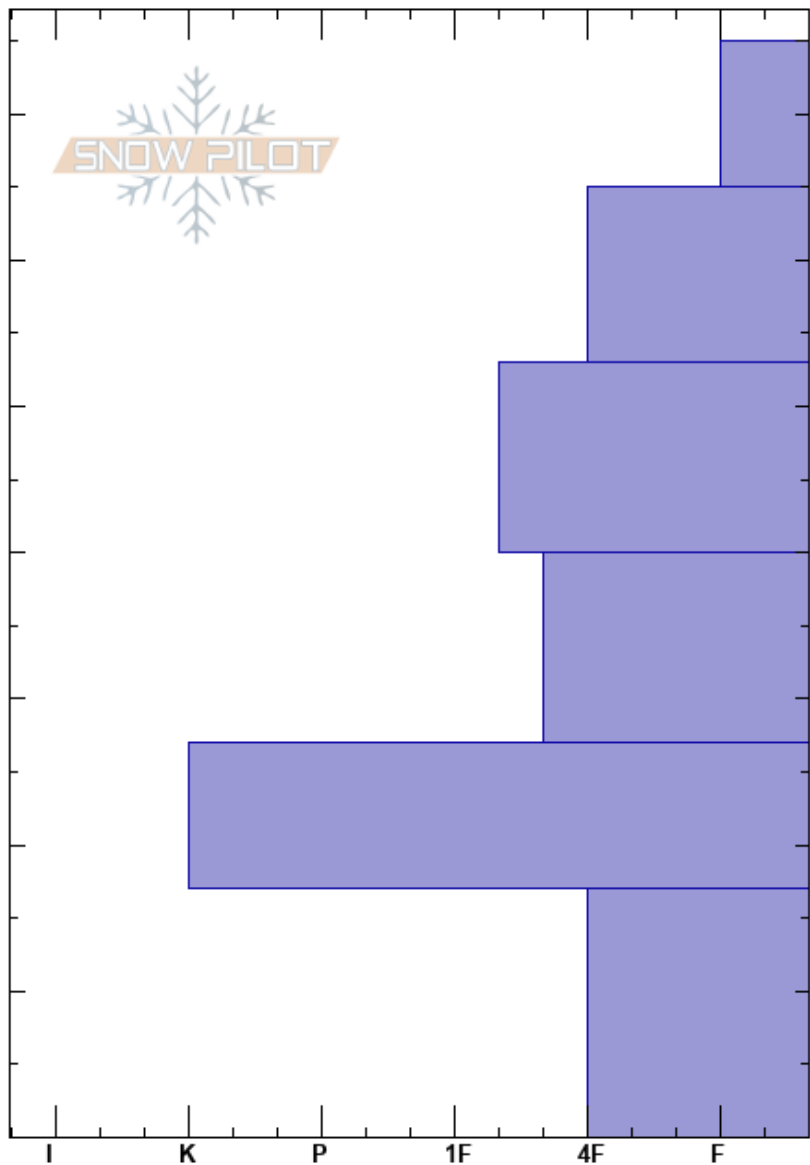

Woody Ridge, W, NW
 Absaroka Range
 MT
Elevation: 9900 ft
Aspect: 281°
Specifics: We skied slope

Beau Fredlund
 11/14/2018 - 1:00pm
Co-ord: 44.98333N, -109.92403E
Slope Angle: 32°
Wind Loading:

Stability:
Air Temperature:
Sky Cover: CLR
Precipitation: NO
Wind: Calm

HS: 75
Layer Notes:
 75-65cm: Surface hoar on top
 53-40cm: winded layer
 17-0cm: large wet facets
 17-0cm: Problematic layer

Depth (cm)	Crystal		Moisture	ρ kg/m ³	Stability tests & Layer comments
	Form	Size			
75					
70					75-65cm: Surface hoar on top
60					
50					
40					53-40cm: winded layer
30					
20					
10	^	3			←ECTP21 @10cm 17-0cm: large wet facets
0					