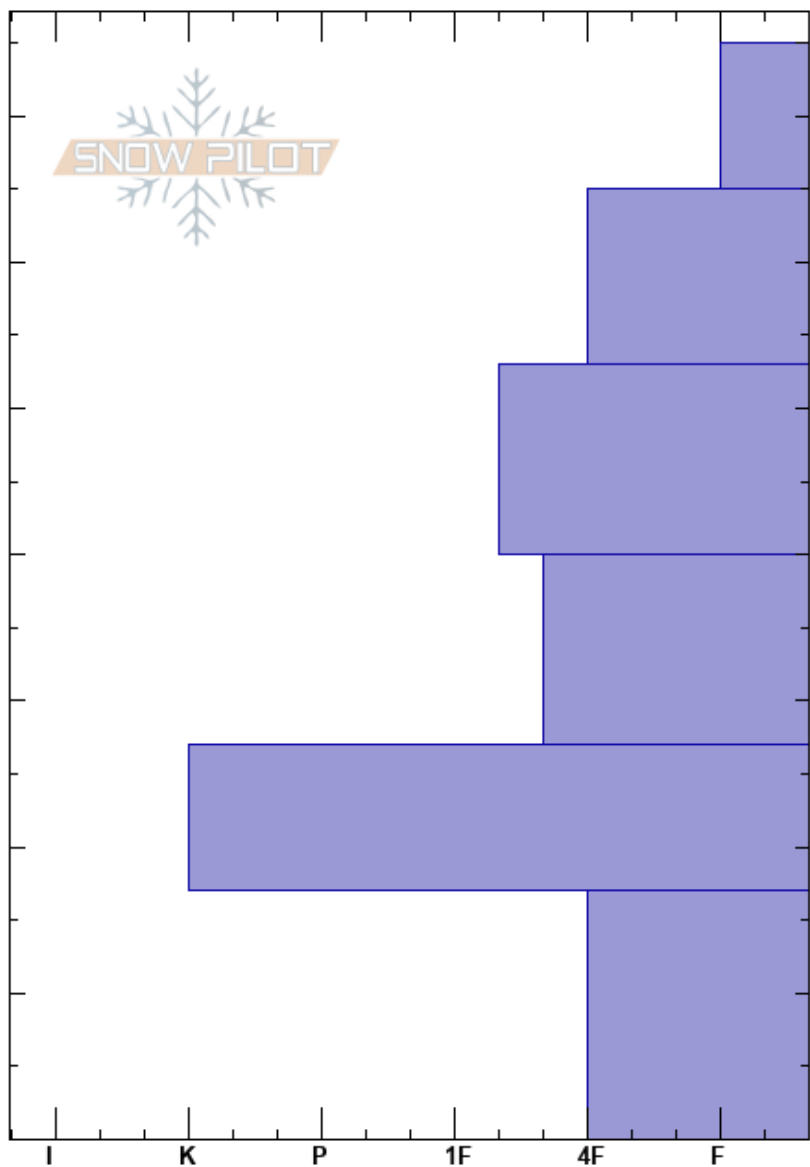

Woody Ridge, W, NW
 Absaroka Range
 MT
Elevation: 9900 ft
Aspect: 281°
Specifics: We skied slope

Beau Fredlund
 11/14/2018 - 1:00pm
Co-ord: 44.98333N, -109.92403E
Slope Angle: 32°
Wind Loading:

Stability: HS:75
Air Temperature:
Sky Cover: CLR
Precipitation: NO
Wind: Calm

Layer Notes:
 75-65cm: Surface hoar on top
 53-40cm: winded layer
 17-0cm: large wet facets
 17-0cm: Problematic layer

Elevation (cm)	Crystal		Moisture	ρ kg/m ³	Stability tests & Layer comments
	Form	Size			
75					
70					75-65cm: Surface hoar on top
60					
50					53-40cm: winded layer
40					
30					
20	○				
10	^	3			←ECTP21 @10cm 17-0cm: large wet facets
0					