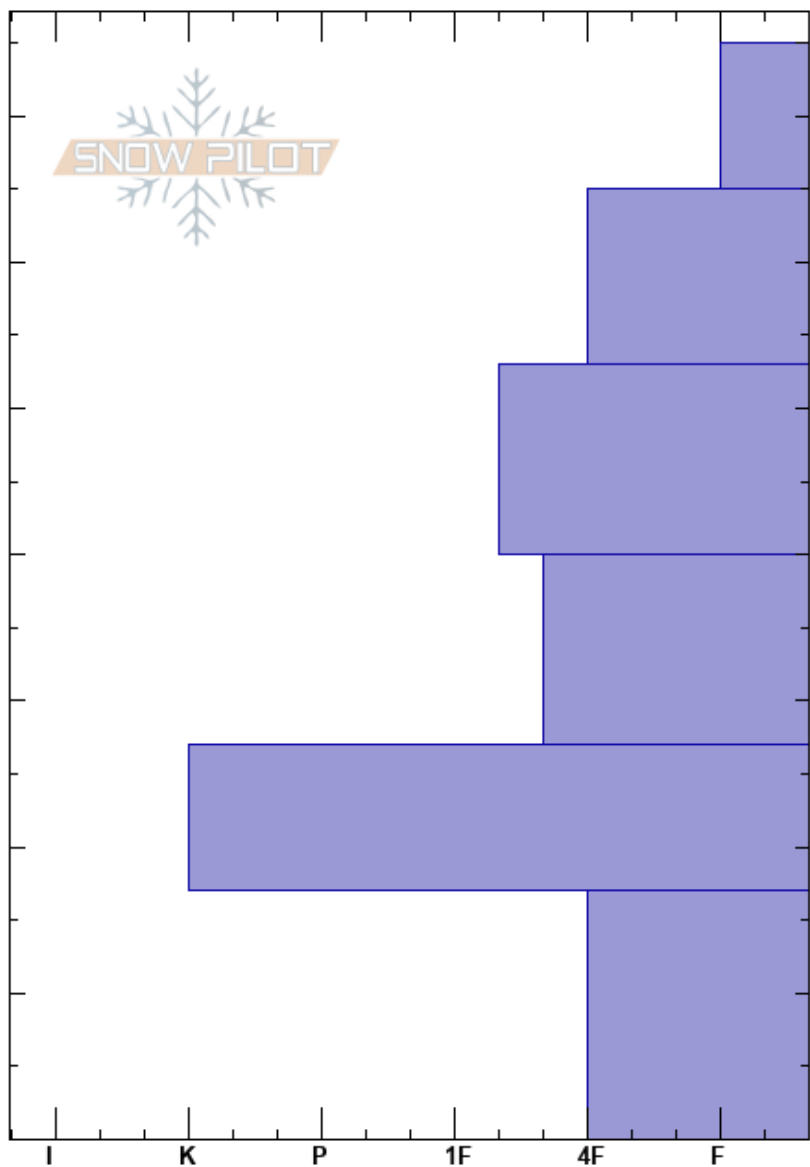

Woody Ridge, W, NW
 Absaroka Range
 MT
Elevation: 9900 ft
Aspect: 281°
Specifics: We skied slope

Beau Fredlund
 11/14/2018 - 1:00pm
Co-ord: 44.98333N, -109.92403E
Slope Angle: 32°
Wind Loading:

Stability: HS:75
Air Temperature:
Sky Cover: CLR
Precipitation: NO
Wind: Calm

Layer Notes:
 75-65cm: Surface hoar on top
 53-40cm: winded layer
 17-0cm: large wet facets
 17-0cm: Problematic layer

Elevation (cm)	Crystal		Moisture	ρ kg/m ³	Stability tests & Layer comments
	Form	Size			
75					
70					75-65cm: Surface hoar on top
60					
50					
40					53-40cm: winded layer
30					
20	○				
10	^	3			←ECTP21 @10cm 17-0cm: large wet facets
0					