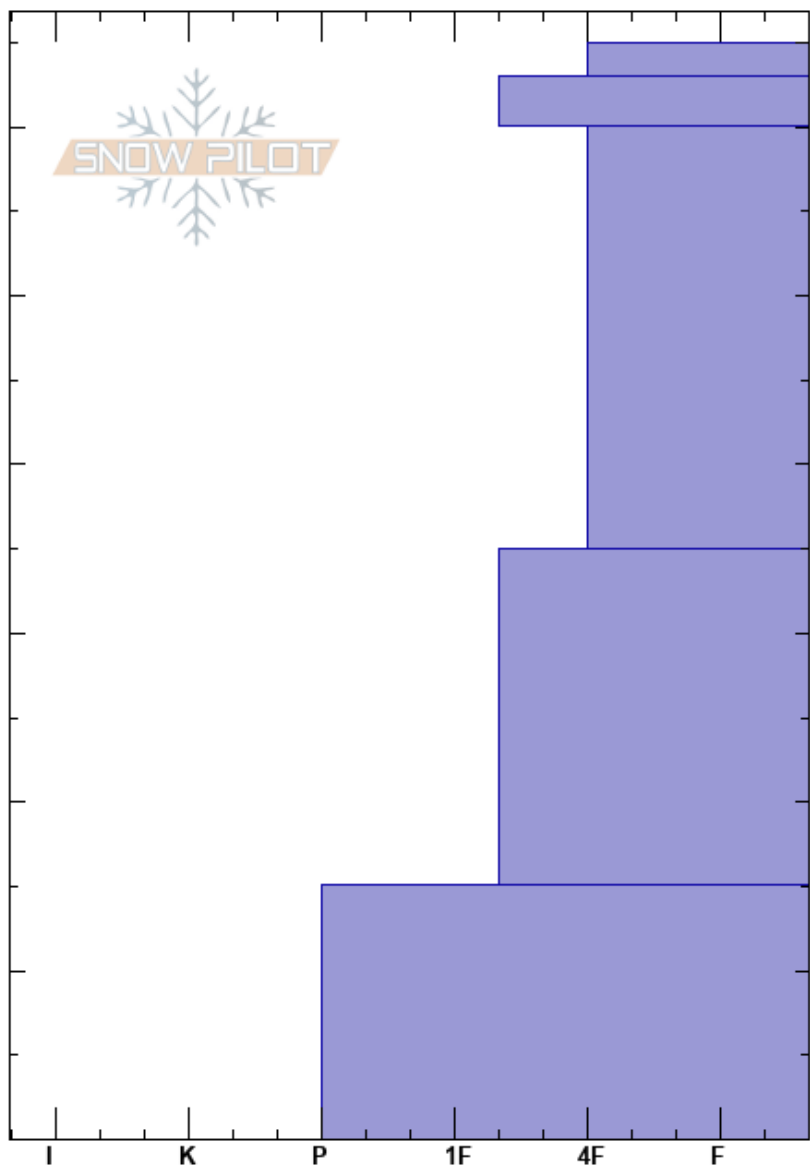

Woody Ridge, SW
 Absaroka Range
 MT
Elevation: 9850 ft
Aspect: 228°
Specifics: We skied slope

Beau Fredlund
 11/14/2018 - 11:00am
Co-ord: 44.98520N, -109.92462E
Slope Angle: 28°
Wind Loading:

Stability:
Air Temperature:
Sky Cover: CLR
Precipitation: NO
Wind:

HS:65
Layer Notes:
 65-63cm: radiation recrystallization
 63-60cm: Problematic layer
 15-0cm: wet grains

Height (cm)	Crystal		Moisture	ρ kg/m ³	Stability tests & Layer comments
	Form	Size			
65					
63-60	⊙⊙				65-63cm: radiation recrystallization
15-0	○				15-0cm: wet grains
0					ECTX