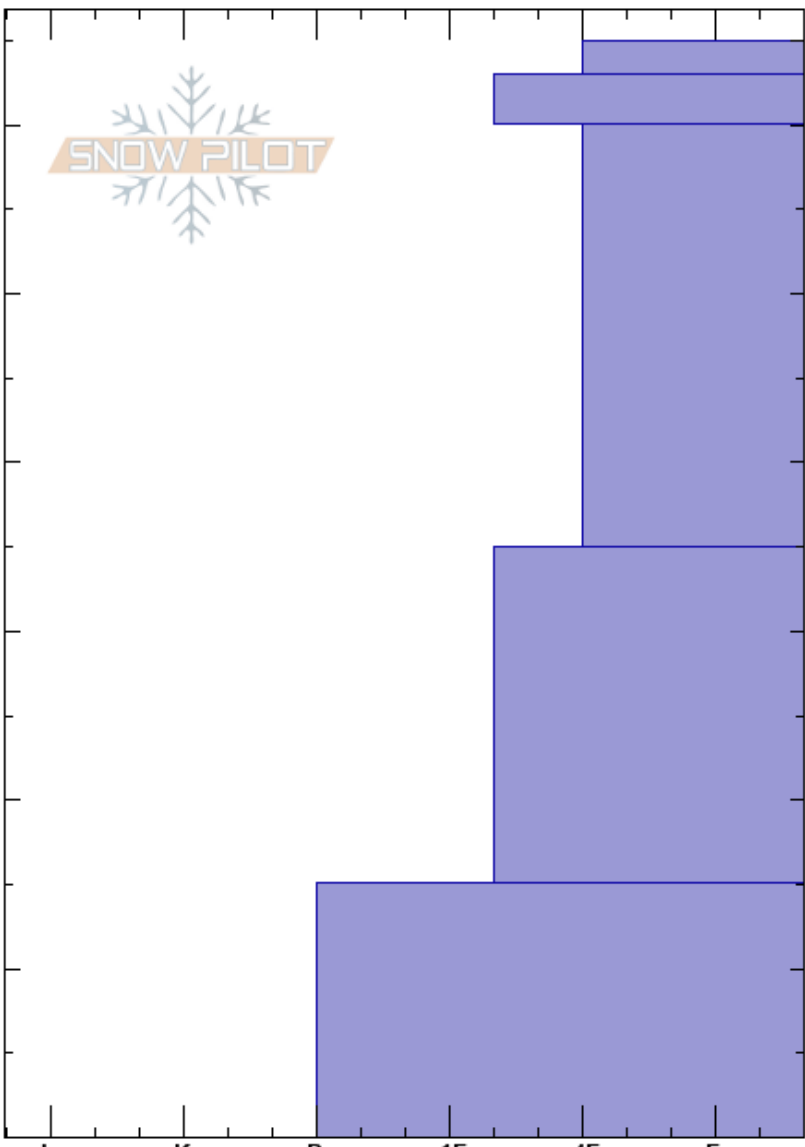

Woody Ridge, SW
 Absaroka Range
 MT
Elevation: 9850 ft
Aspect: 228°
Specifics: We skied slope

Beau Fredlund
 11/14/2018 - 11:00am
Co-ord: 44.98520N, -109.92462E
Slope Angle: 28°
Wind Loading:

Stability:
Air Temperature:
Sky Cover: CLR
Precipitation: NO
Wind:

HS:65
Layer Notes:
 65-63cm: radiation recrystallization
 63-60cm: Problematic layer
 15-0cm: wet grains

Crystal Form	Crystal Size	Moisture	ρ kg/m ³	Stability tests & Layer comments
				65-63cm: radiation recrystallization
⊙⊙				
○				15-0cm: wet grains