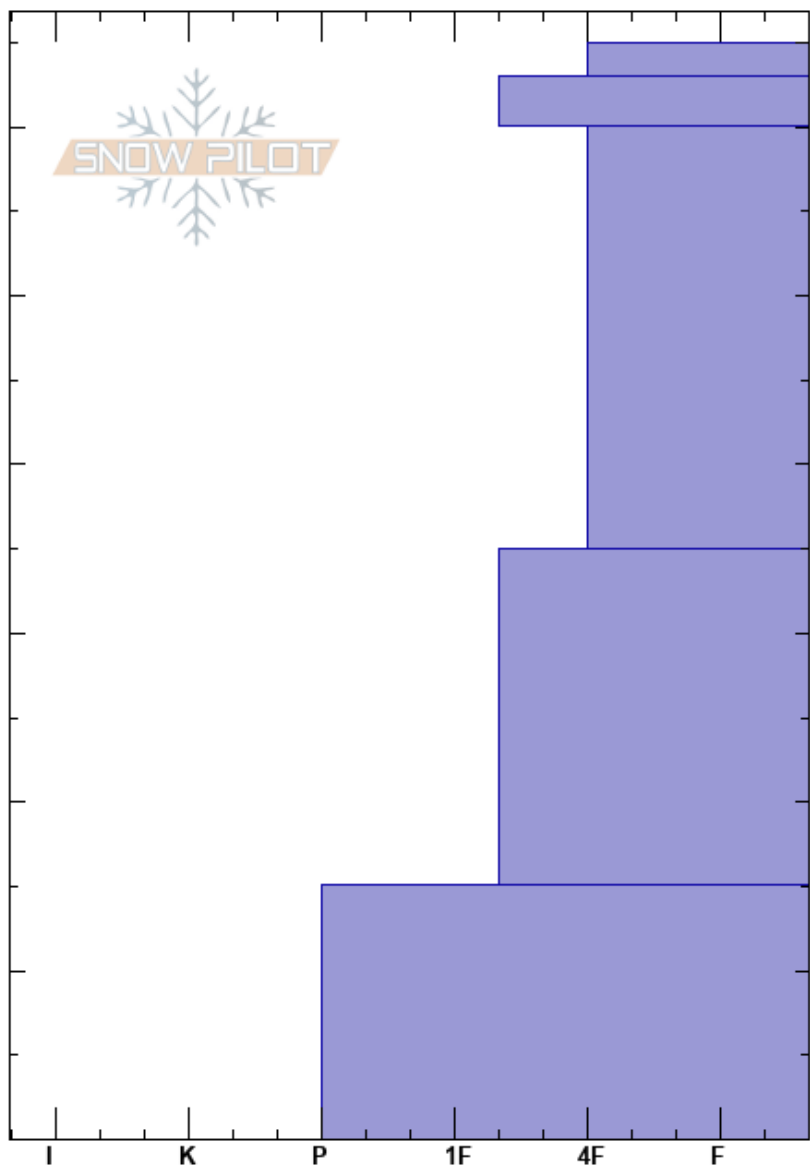

Woody Ridge, SW
 Absaroka Range
 MT
 Elevation: 9850 ft
 Aspect: 228°
 Specifics: We skied slope

Beau Fredlund
 11/14/2018 - 11:00am
 Co-ord: 44.98520N, -109.92462E
 Slope Angle: 28°
 Wind Loading:

Stability:
 Air Temperature:
 Sky Cover: CLR
 Precipitation: NO
 Wind:

HS:65
 Layer Notes:
 65-63cm: radiation recrystallization
 63-60cm: Problematic layer
 15-0cm: wet grains

Crystal Form	Crystal Size	Moisture	ρ kg/m ³	Stability tests & Layer comments
				65-63cm: radiation recrystallization
⊙⊙				
○				15-0cm: wet grains
				ECTX