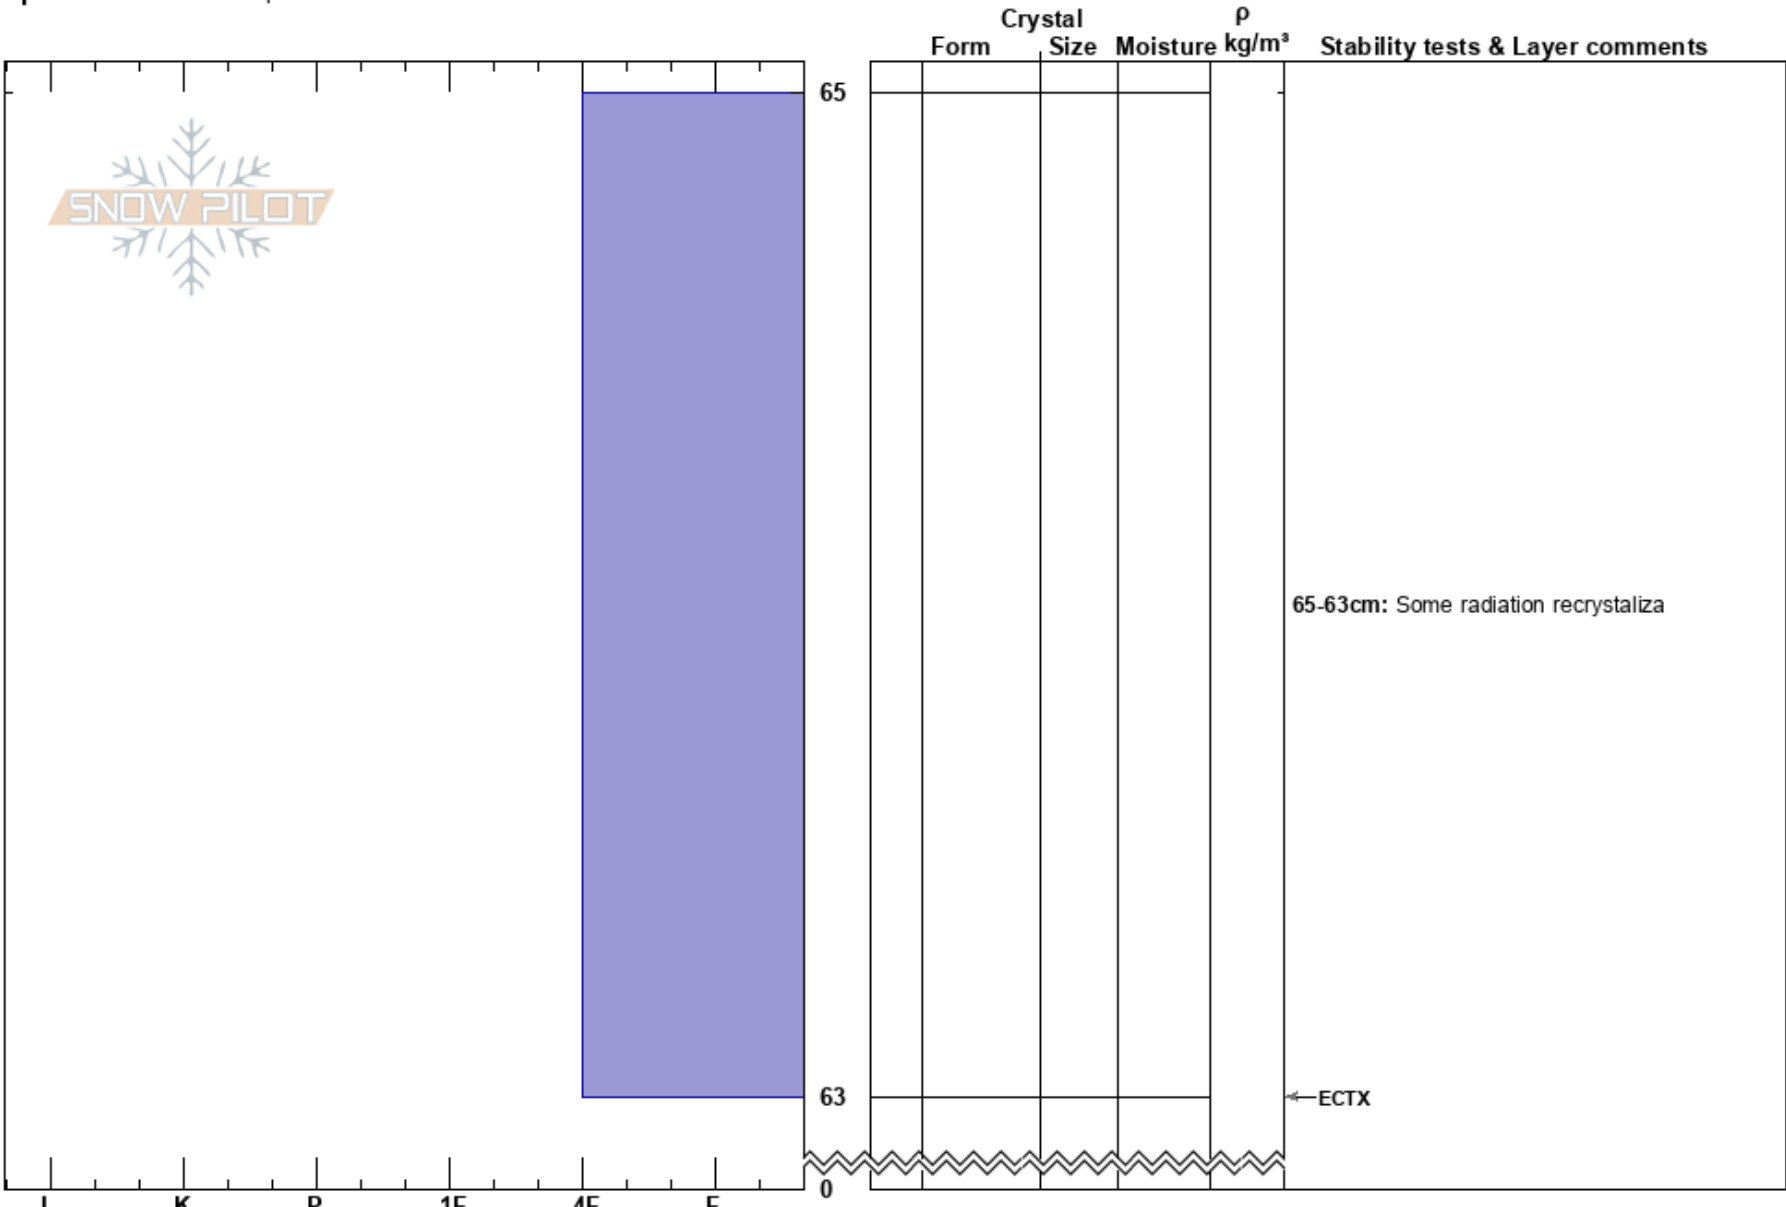

Woody Ridge, SW  
 Absaroka Range  
 MT  
 Elevation: 9800 ft  
 Aspect: 227°  
 Specifics: We skied slope

Beau Fredlund  
 11/14/2018 - 1:00pm  
 Co-ord: 44.98506N, -109.92461E  
 Slope Angle: 28°  
 Wind Loading:

Stability: **HS:65**  
 Air Temperature:  
 Sky Cover:  
 Precipitation: NO  
 Wind:

Layer Notes:  
 65-63cm: Some radiation recrystaliza

Notes: