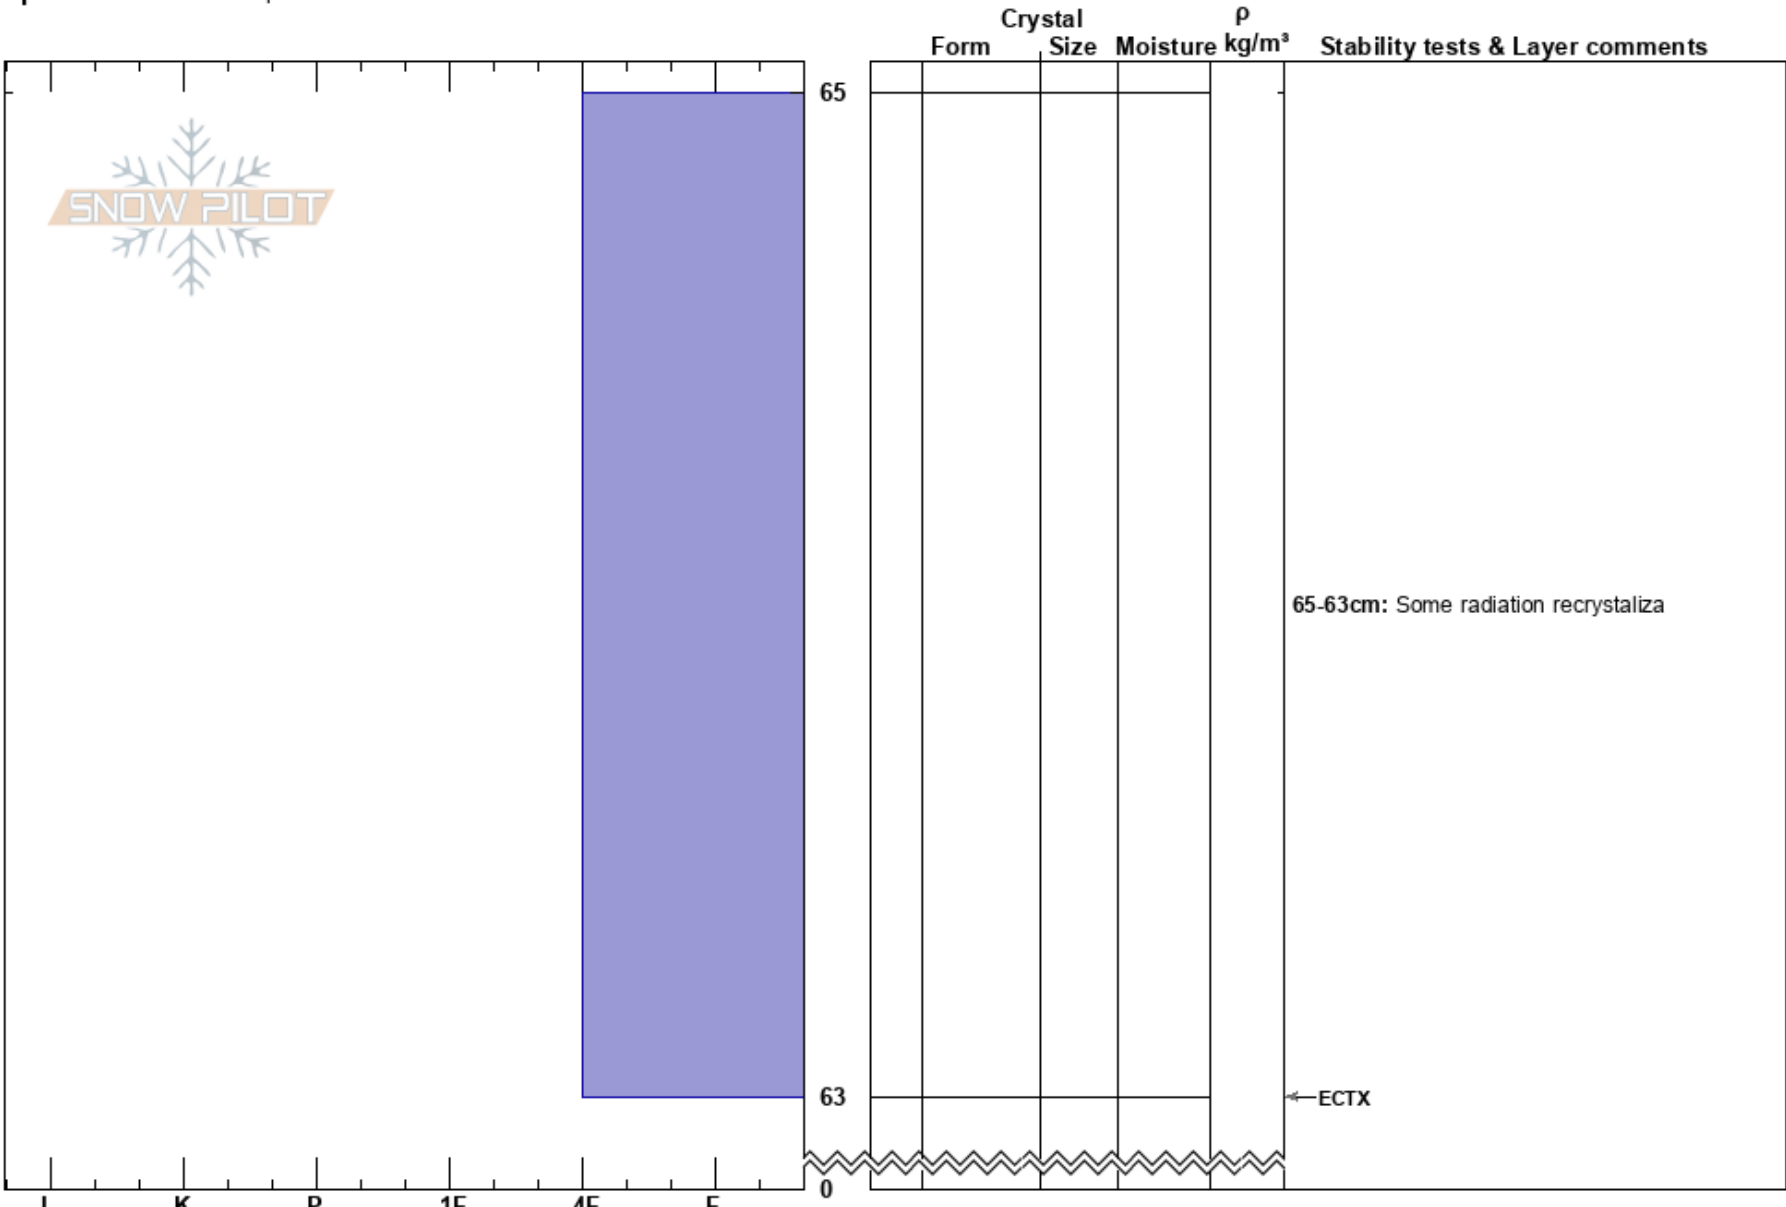

Woody Ridge, SW
 Absaroka Range
 MT
 Elevation: 9800 ft
 Aspect: 227°
 Specifics: We skied slope

Beau Fredlund
 11/14/2018 - 1:00pm
 Co-ord: 44.98506N, -109.92461E
 Slope Angle: 28°
 Wind Loading:

Stability: **HS:65**
 Air Temperature:
 Sky Cover:
 Precipitation: NO
 Wind:

Layer Notes:
 65-63cm: Some radiation recrystaliza

Notes: