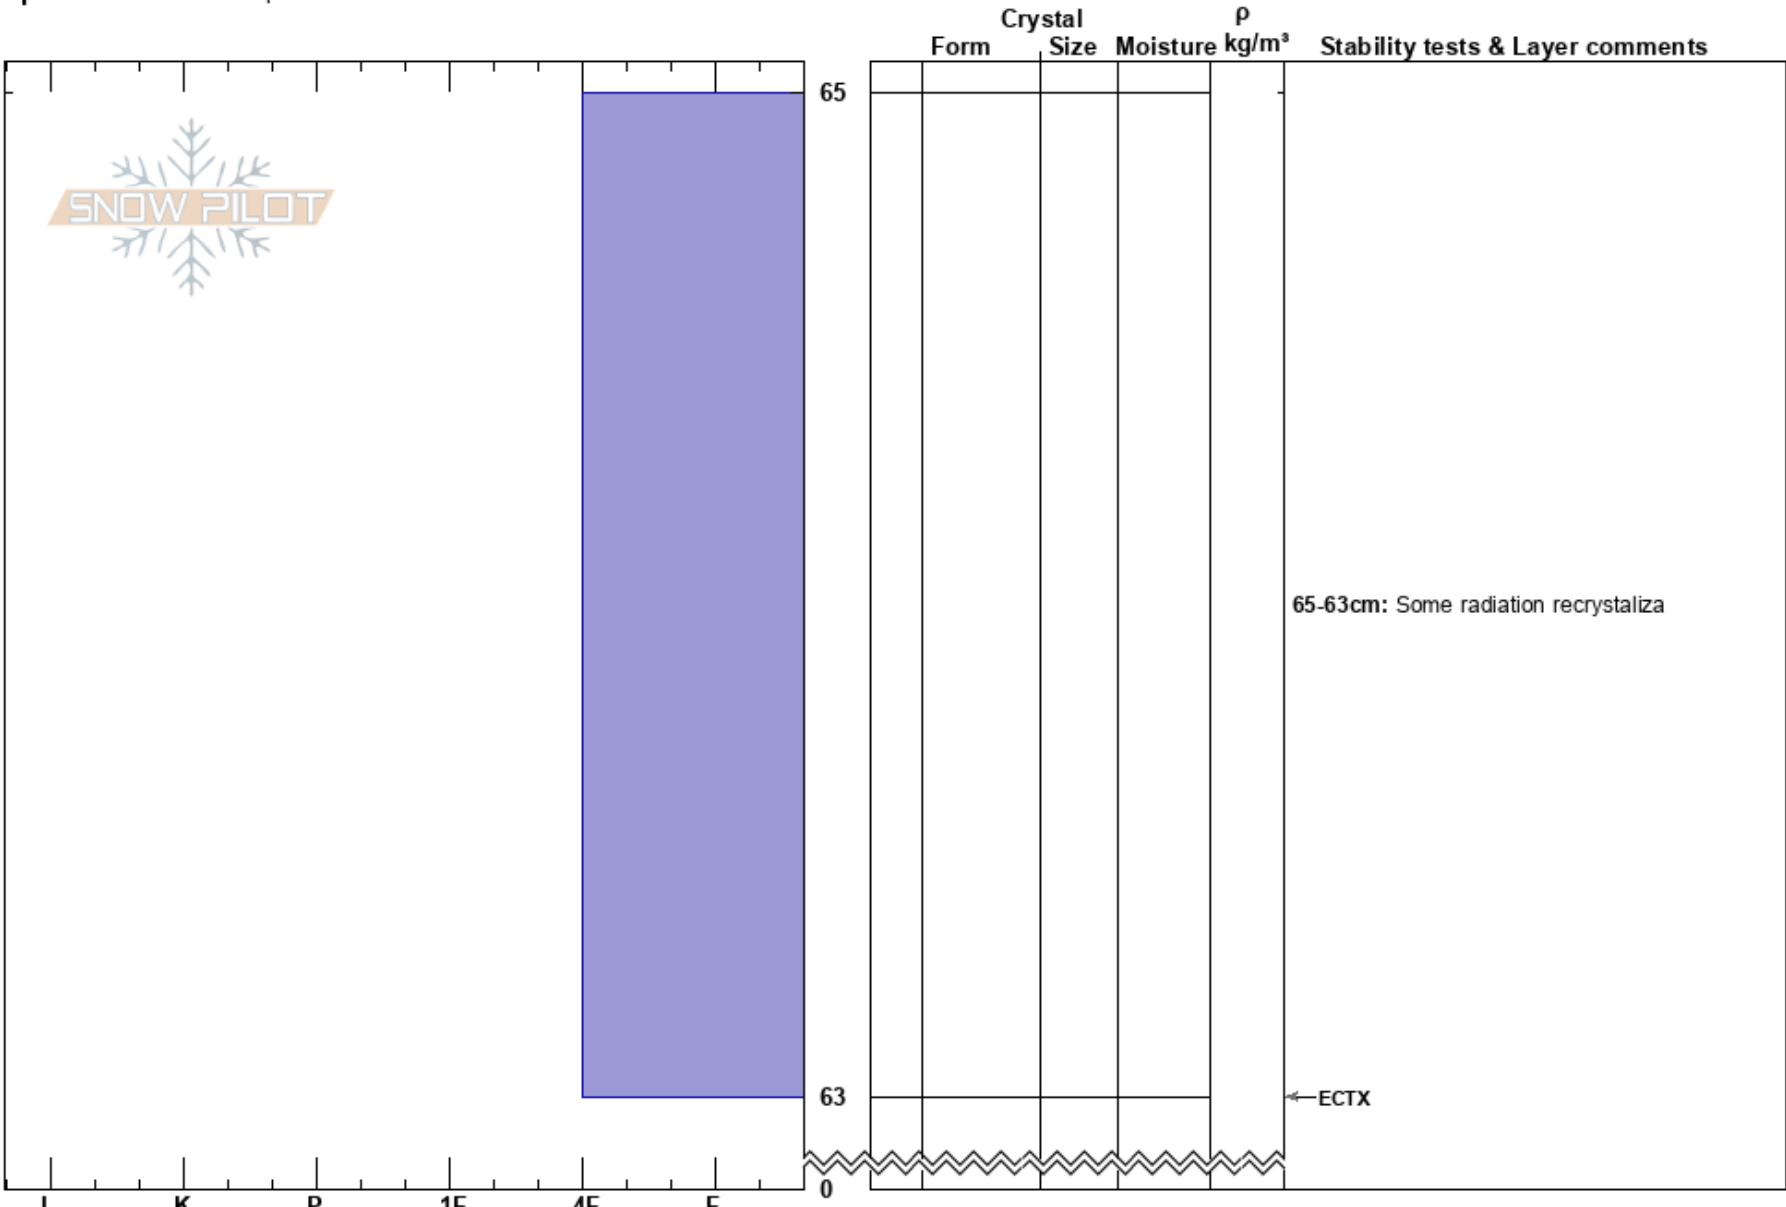

Woody Ridge, SW
 Absaroka Range
 MT
 Elevation: 9800 ft
 Aspect: 227°
 Specifics: We skied slope

Beau Fredlund
 11/14/2018 - 1:00pm
 Co-ord: 44.98506N, -109.92461E
 Slope Angle: 28°
 Wind Loading:

Stability: **HS:65**
 Air Temperature:
 Sky Cover:
 Precipitation: NO
 Wind:
 Layer Notes:
 65-63cm: Some radiation recrystaliza