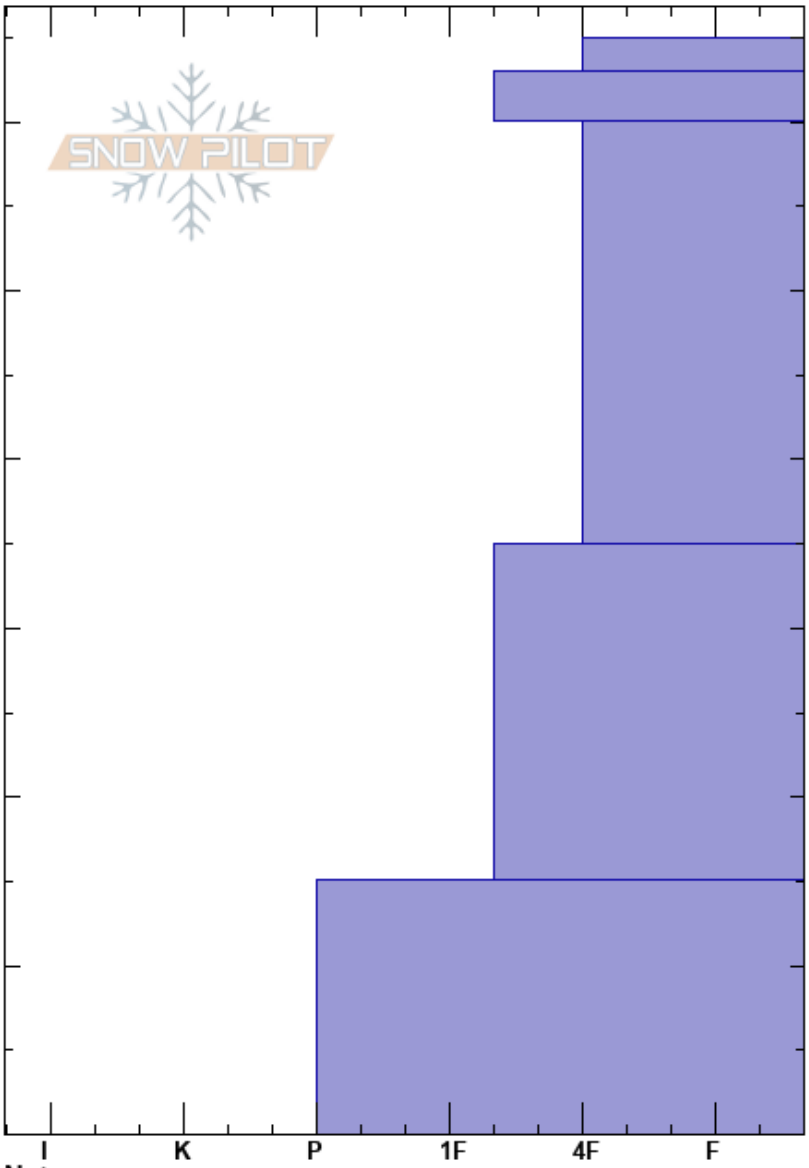

Woody Ridge, SW
Absaroka Range
MT
Elevation: 9800 ft
Aspect: 227°
Specifics: We skied slope

Beau Fredlund
11/14/2018 - 1:00pm
Co-ord: 44.98506N, -109.92461E
Slope Angle: 28°
Wind Loading:

Stability: HS:65
Air Temperature: 63-60cm:Problematic layer
Sky Cover:
Precipitation: NO
Wind:

Height (ft)	Crystal		Moisture	ρ kg/m ³	Stability tests & Layer comments
	Form	Size			
65					
60					
50					
40					
30					
20					
10					
0					

Notes:

ECTX