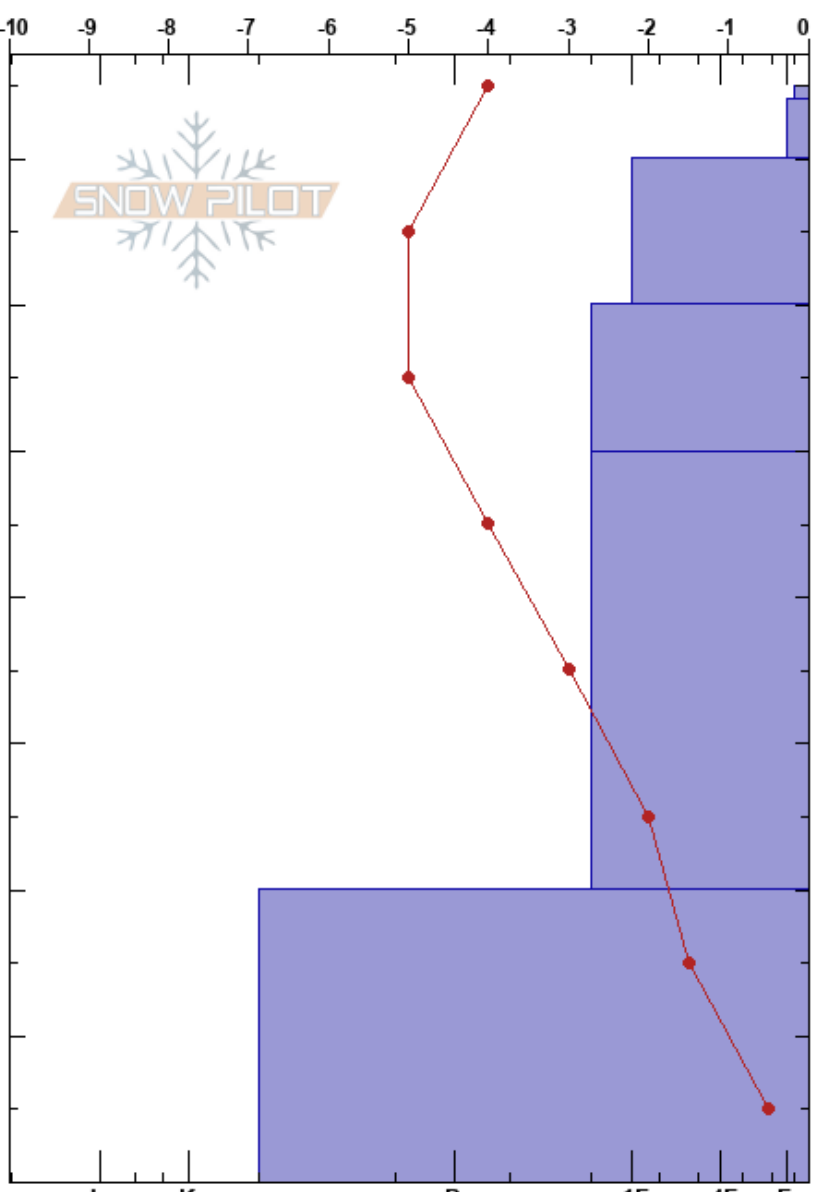

YC Shoulder
 Madison Range-N
 MT
 Elevation: 2850 m
 Aspect: 67°

Doug McCabe
 11/14/2018 - 2:00pm
 Co-ord: 45.23297N, -111.44705W
 Slope Angle: 22°
 Wind Loading: previous

Stability:
 Air Temperature: 1°C
 Sky Cover: FEW
 Precipitation: NO
 Wind: SW Light Breeze

HS:75
 PF:25
 Layer Notes:

Specifics: Pit dug in a Ski Area; Pit is representative of backcountry

Form	Crystal Size	Moisture	ρ kg/m ³	Stability tests & Layer comments
V	1			
/	0.3			
/	0.5			
⊖	0.5			
•	0.5			← STH @51cm
⊙				← STH @21cm
⊙				

Notes: Pit dug by Doug McCabe and Richard Gauron.