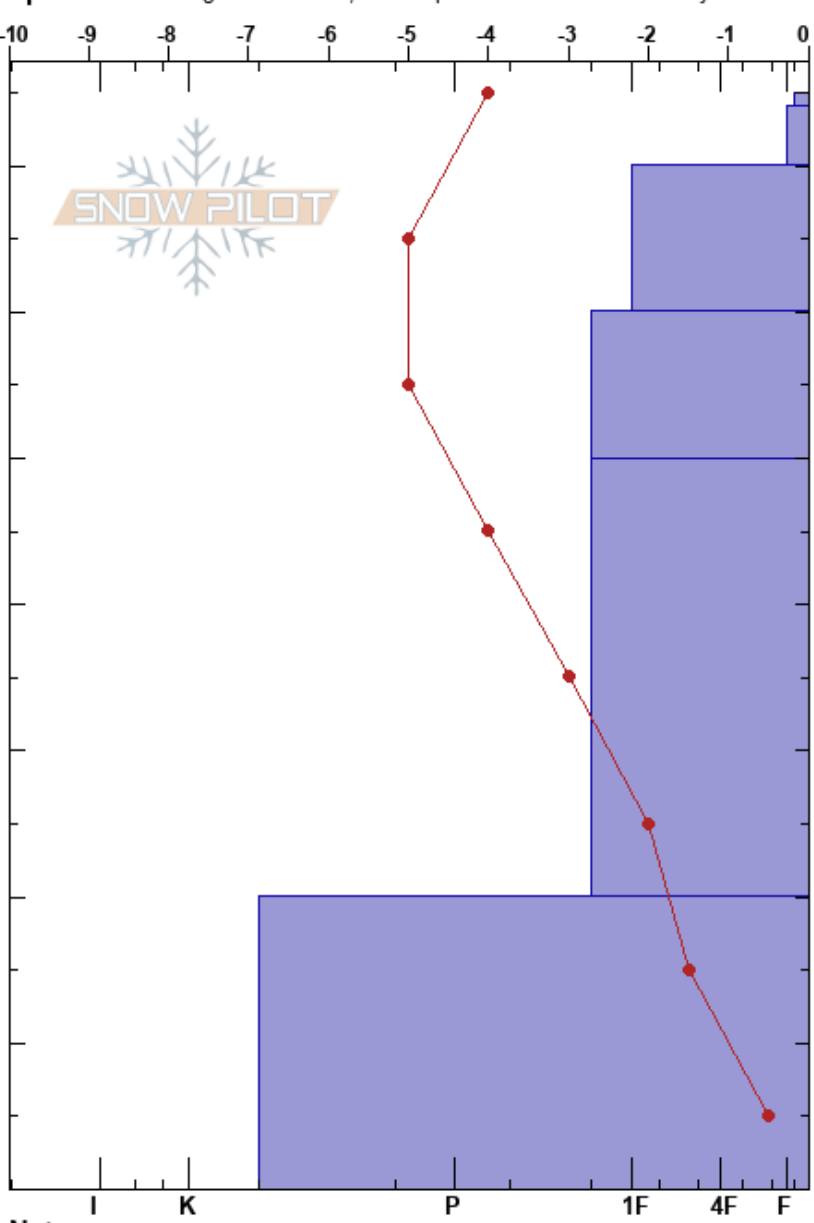

YC Shoulder
 Madison Range-N
 MT
 Elevation: 2850 m
 Aspect: 67°

Doug McCabe
 11/14/2018 - 2:00pm
 Co-ord: 45.23297N, -111.44705W
 Slope Angle: 22°
 Wind Loading: previous

Stability: **HS:75**
 Air Temperature: 1°C
 Sky Cover: FEW
 Precipitation: NO
 Wind: SW Light Breeze

Layer Notes:

Specifics: Pit dug in a Ski Area; Pit is representative of backcountry

Form	Crystal Size	Moisture	ρ kg/m ³	Stability tests & Layer comments
V	1			
/	0.3			
/	0.5			
⊖	0.5			← STH @51cm
•	0.5			← STH @21cm
⊙				

Notes: Pit dug by Doug McCabe and Richard Gauron.