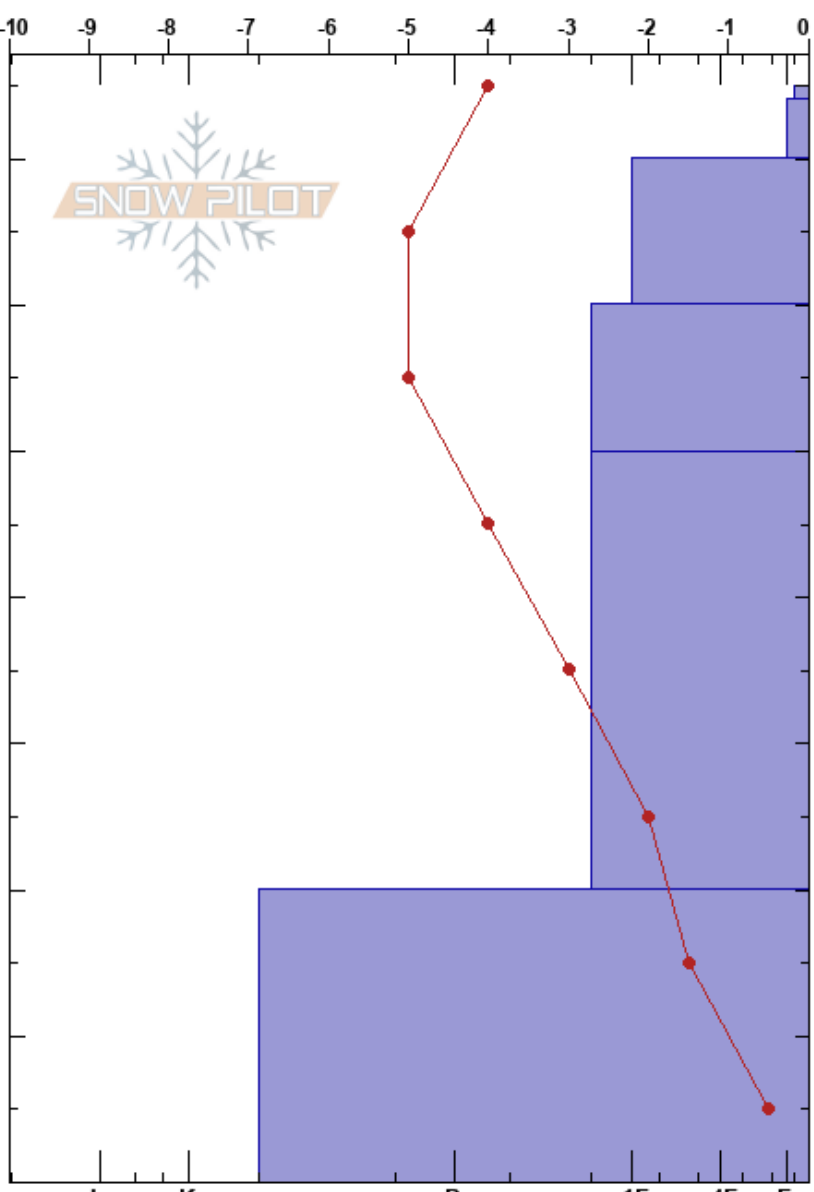

YC Shoulder  
 Madison Range-N  
 MT  
 Elevation: 2850 m  
 Aspect: 67°

Doug McCabe  
 11/14/2018 - 2:00pm  
 Co-ord: 45.23297N, -111.44705W  
 Slope Angle: 22°  
 Wind Loading: previous

Stability: **HS:75**  
 Air Temperature: 1°C  
 Sky Cover: FEW  
 Precipitation: NO  
 Wind: SW Light Breeze

Layer Notes:

Specifics: Pit dug in a Ski Area; Pit is representative of backcountry

Form	Crystal Size	Moisture	$\rho$ kg/m <sup>3</sup>	Stability tests & Layer comments
V	1			
/	0.3			
/	0.5			
⊖	0.5			← STH @51cm
•	0.5			← STH @21cm
⊙				

Notes: Pit dug by Doug McCabe and Richard Gauron.