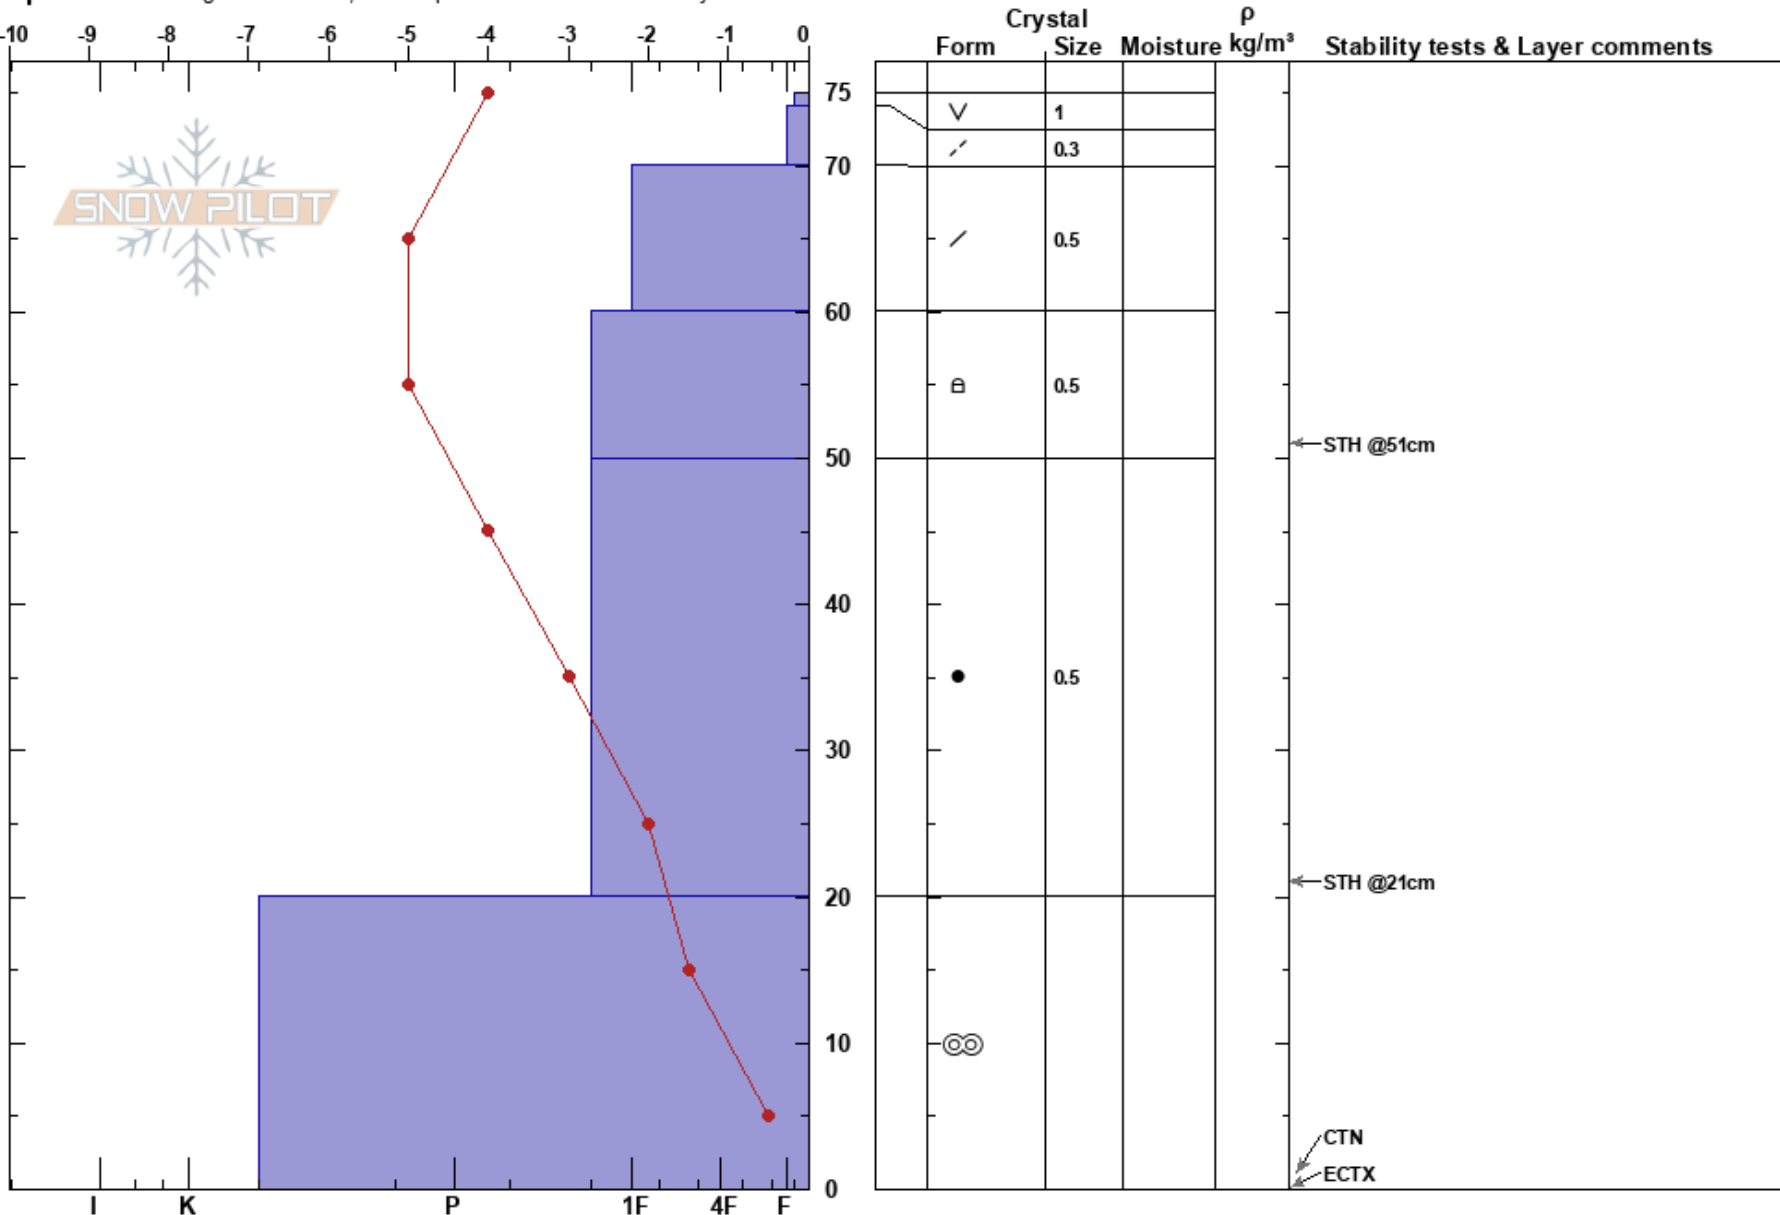

YC Shoulder
 Madison Range-N
 MT
 Elevation: 2850 m
 Aspect: 67°

Doug McCabe
 11/14/2018 - 2:00pm
 Co-ord: 45.23297N, -111.44705W
 Slope Angle: 22°
 Wind Loading: previous

Stability: **HS:75**
 Air Temperature: 1°C
 Sky Cover: FEW
 Precipitation: NO
 Wind: SW Light Breeze

Layer Notes:

Specifics: Pit dug in a Ski Area; Pit is representative of backcountry

Notes: Pit dug by Doug McCabe and Richard Gauron.