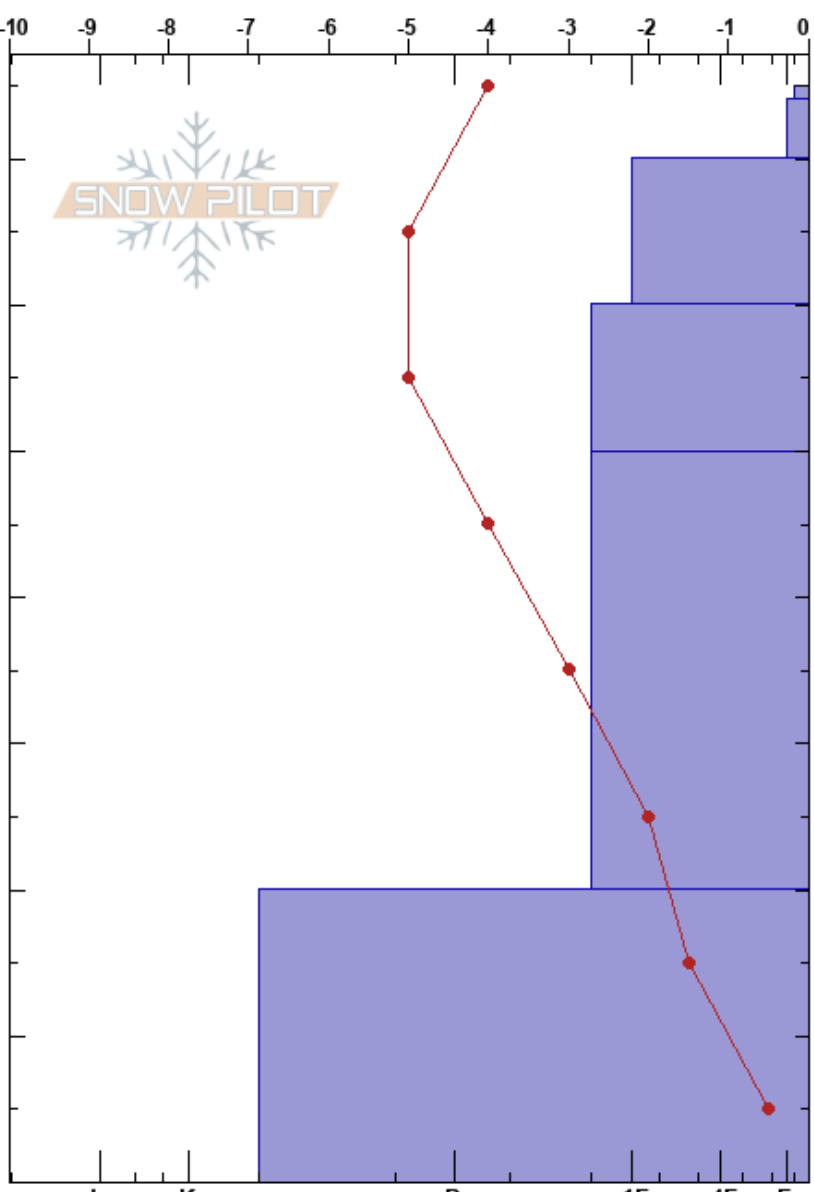

YC Shoulder
 Madison Range-N
 MT
 Elevation: 2850 m
 Aspect: 67°

Doug McCabe
 11/14/2018 - 2:00pm
 Co-ord: 45.23297N, -111.44705W
 Slope Angle: 22°
 Wind Loading: previous

Stability: **HS:75**
 Air Temperature: 1°C
 Sky Cover: FEW
 Precipitation: NO
 Wind: SW Light Breeze

Layer Notes:

Specifics: Pit dug in a Ski Area; Pit is representative of backcountry

Form	Crystal Size	Moisture	ρ kg/m ³	Stability tests & Layer comments
V	1			
/	0.3			
/	0.5			
⊖	0.5			← STH @51cm
•	0.5			← STH @21cm
⊙				

Notes: Pit dug by Doug McCabe and Richard Gauron.