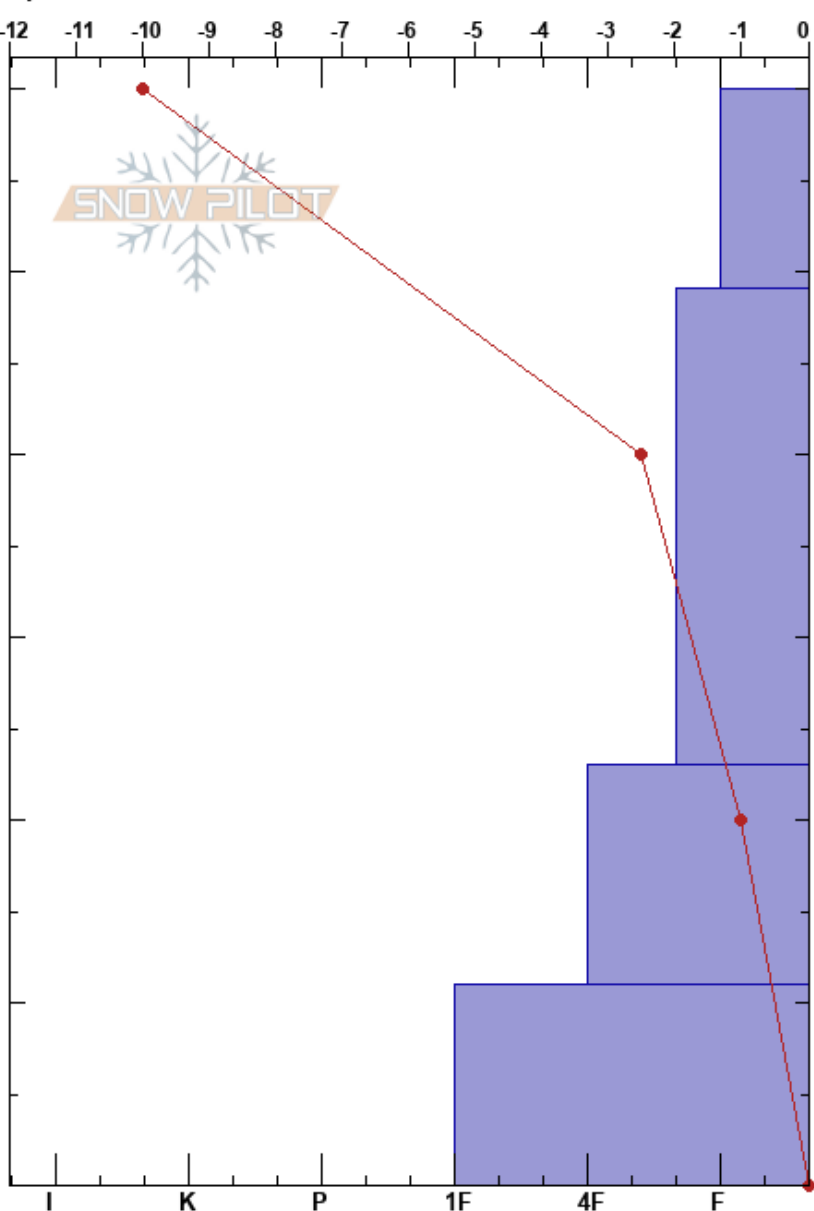

Tyler's Slope
 Madison Range-N
 MT
 Elevation: 9000 ft
 Aspect: 240°

Doug Chabot-Admin
 11/12/2018 - 11:30am
 Co-ord: 45.32017N, -111.38308W
 Slope Angle: 35°
 Wind Loading: no

Stability: **HS:60**
 Air Temperature: -10°C
 Sky Cover: CLR
 Precipitation: NO
 Wind: SW Light Breeze
 Layer Notes:

Specifics: Ski tracks on slope; We skied slope

Form	Crystal Size	Moisture	ρ kg/m ³	Stability tests & Layer comments
+	2			
□ (/)	0.5			
⊖ (□)	0.5			
⊖ (□)	0.5			

ECTN26 @0cm

Notes: The snowpack is beginning to facet.