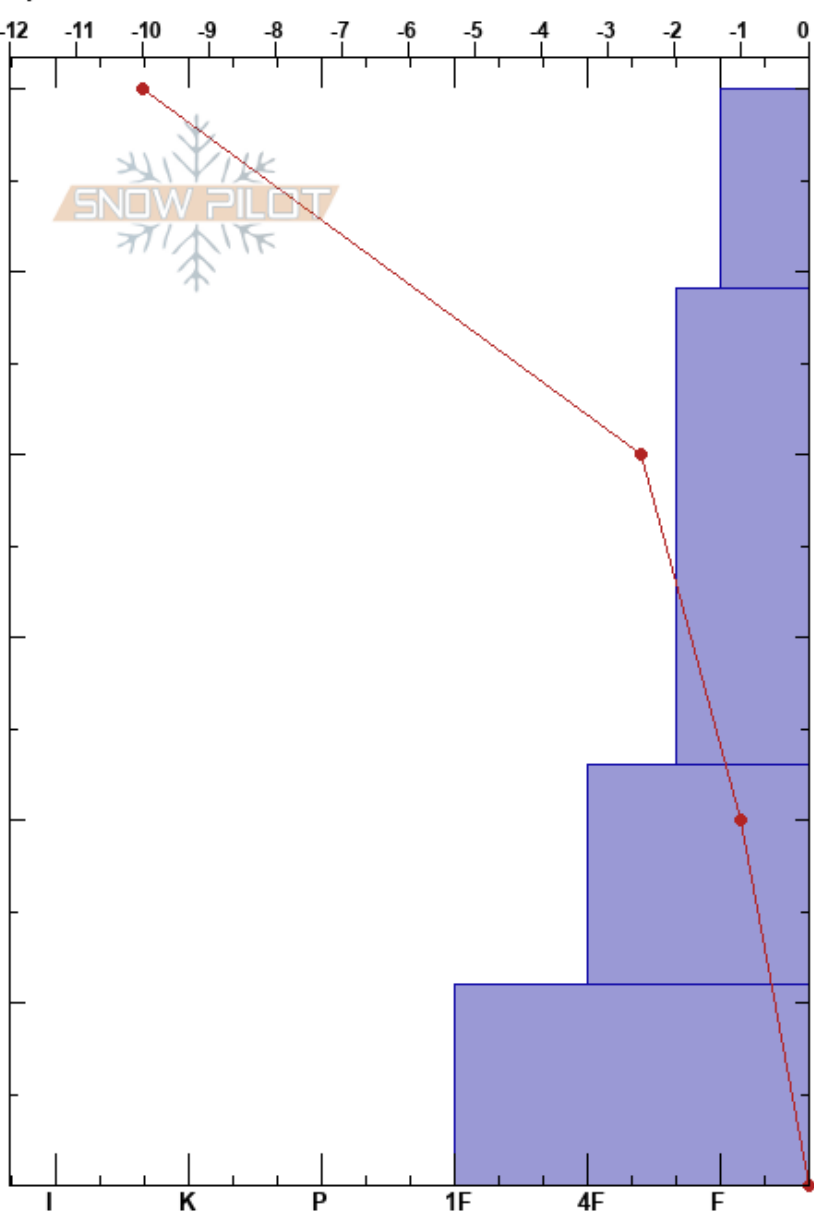

Tyler's Slope
 Madison Range-N
 MT
 Elevation: 9000 ft
 Aspect: 240°

Doug Chabot-Admin
 11/12/2018 - 11:30am
 Co-ord: 45.32017N, -111.38308W
 Slope Angle: 35°
 Wind Loading: no

Stability: HS:60
 Air Temperature: -10°C
 Sky Cover: CLR
 Precipitation: NO
 Wind: SW Light Breeze
 Layer Notes:

Specifics: Ski tracks on slope; We skied slope

Form	Crystal Size	Moisture	ρ kg/m ³	Stability tests & Layer comments
+	2			
□ (/)	0.5			
⊖ (□)	0.5			
⊖ (□)	0.5			

Notes: The snowpack is beginning to facet.