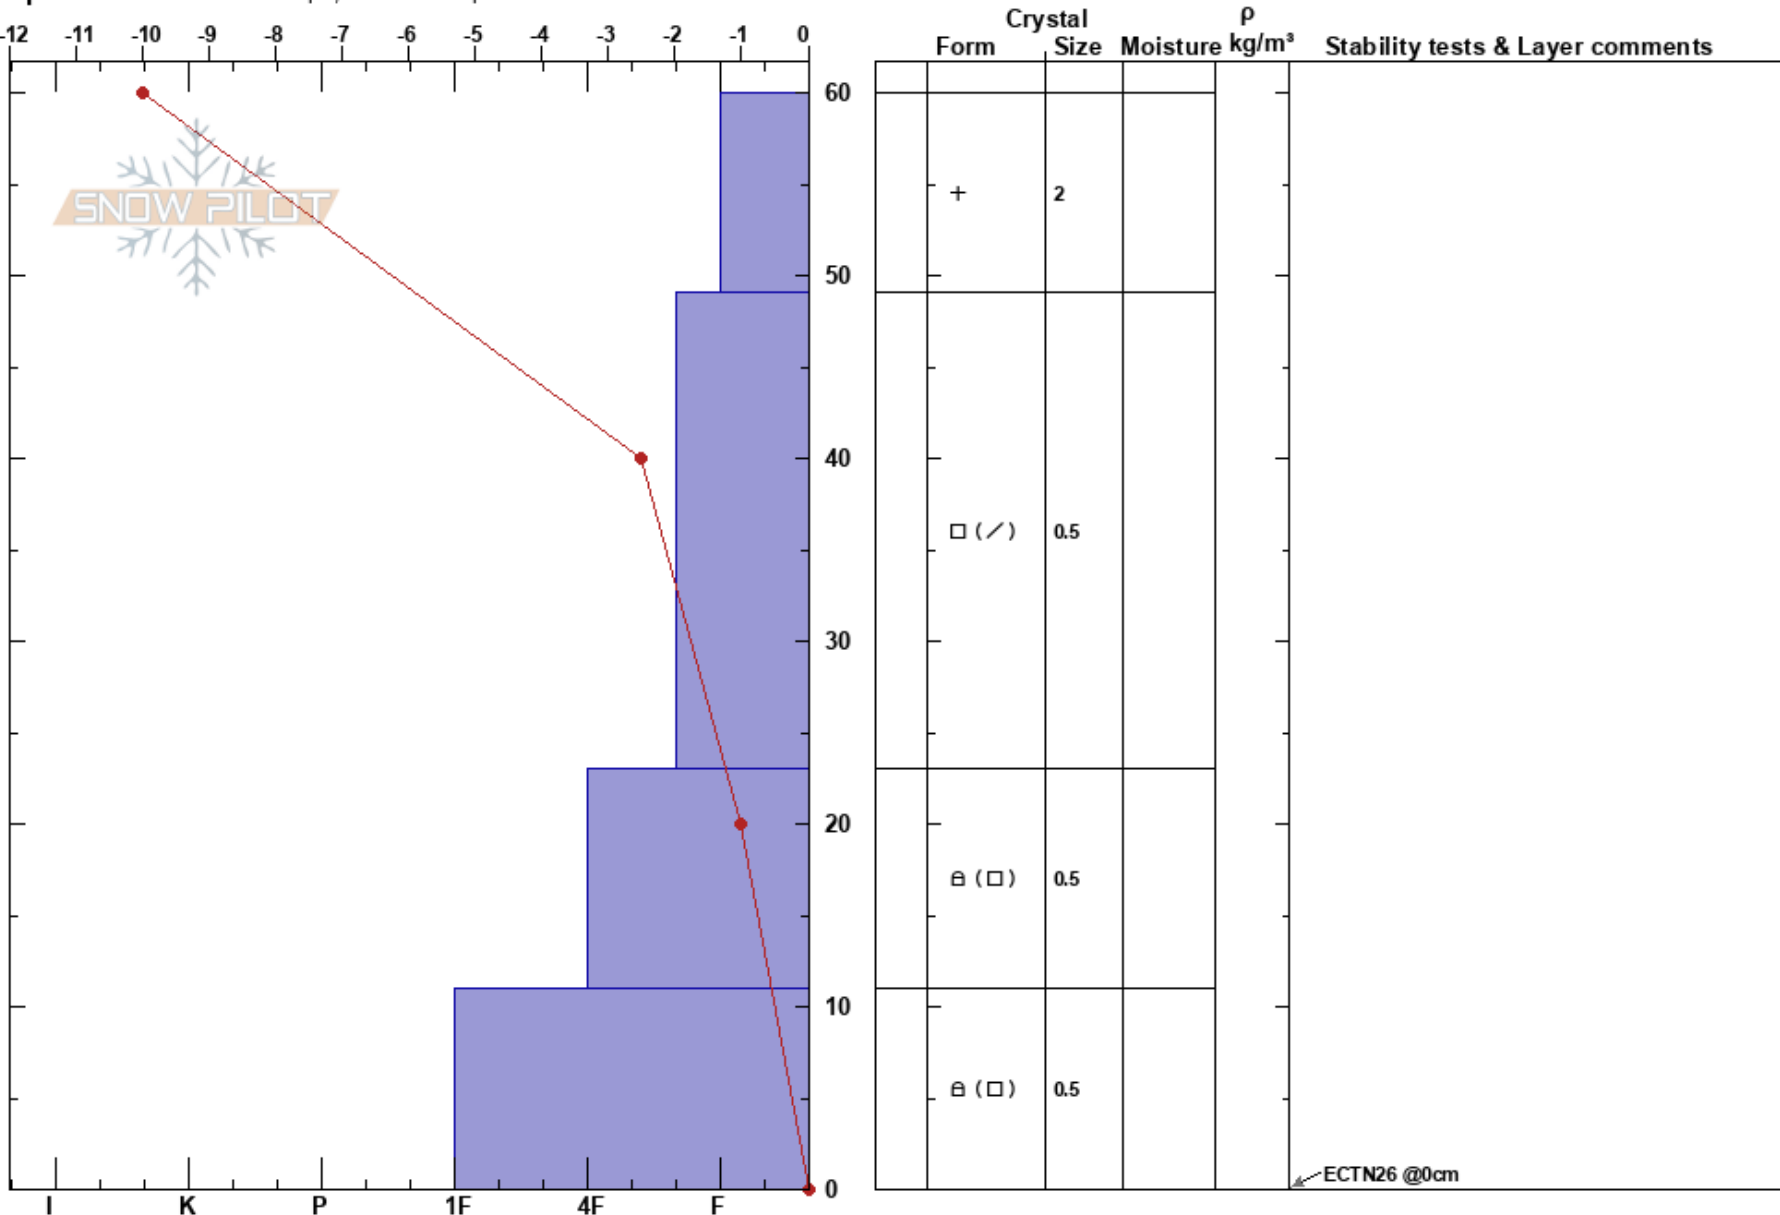

Tyler's Slope
 Madison Range-N
 MT
 Elevation: 9000 ft
 Aspect: 240°

Doug Chabot-Admin
 11/12/2018 - 11:30am
 Co-ord: 45.32017N, -111.38308W
 Slope Angle: 35°
 Wind Loading: no

Stability: HS:60
 Air Temperature: -10°C
 Sky Cover: CLR
 Precipitation: NO
 Wind: SW Light Breeze
 Layer Notes:

Specifics: Ski tracks on slope; We skied slope

Notes: The snowpack is beginning to facet.