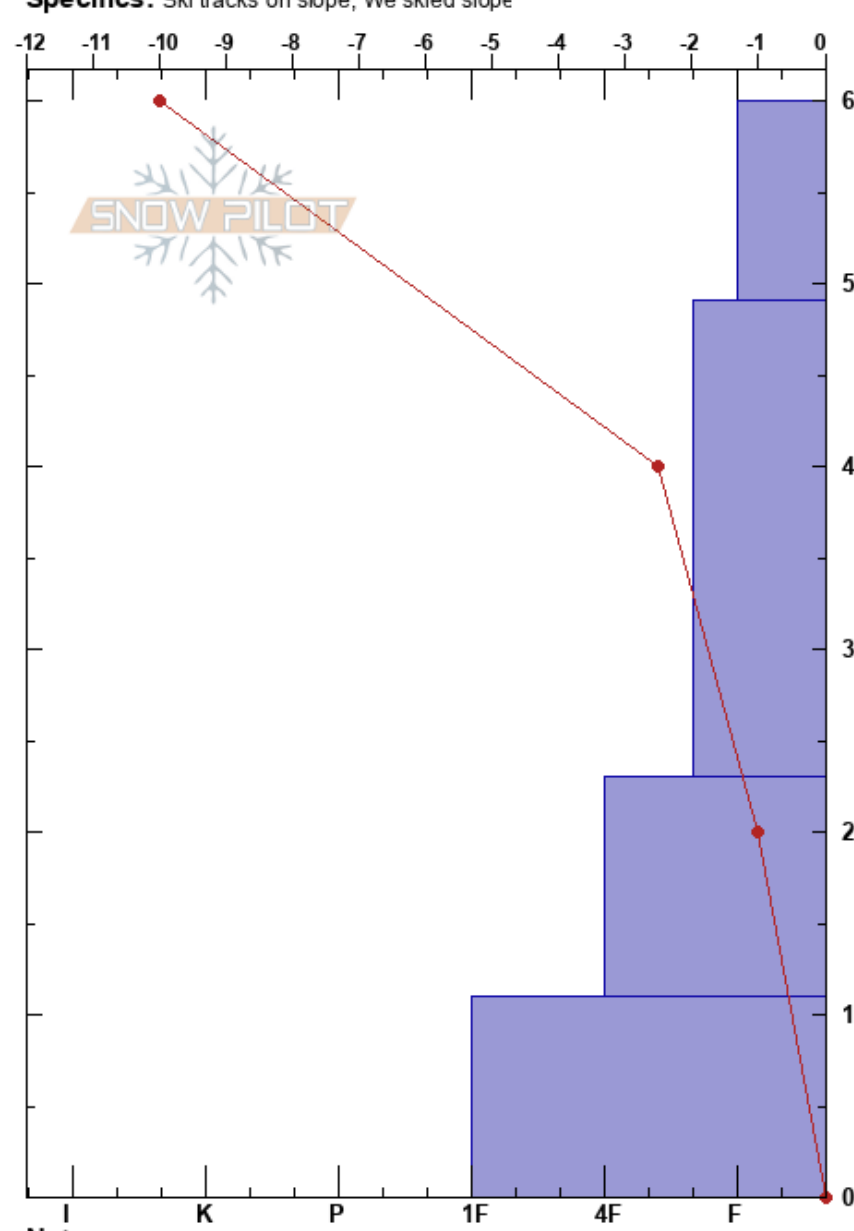

Tyler's Slope  
 Madison Range-N  
 MT  
 Elevation: 9000 ft  
 Aspect: 240°  
 Specifics: Ski tracks on slope; We skied slope

Doug Chabot-Admin  
 11/12/2018 - 11:30am  
 Co-ord: 45.32017N, -111.38308W  
 Slope Angle: 35°  
 Wind Loading: no

Stability: **HS:60**  
 Air Temperature: -10°C  
 Sky Cover: CLR  
 Precipitation: NO  
 Wind: SW Light Breeze

Layer Notes:

Form	Crystal Size	Moisture	$\rho$ kg/m <sup>3</sup>	Stability tests & Layer comments
+	2			
□ ( / )	0.5			
⊖ ( □ )	0.5			
⊖ ( □ )	0.5			

ECTN26 @0cm

Notes: The snowpack is beginning to facet.