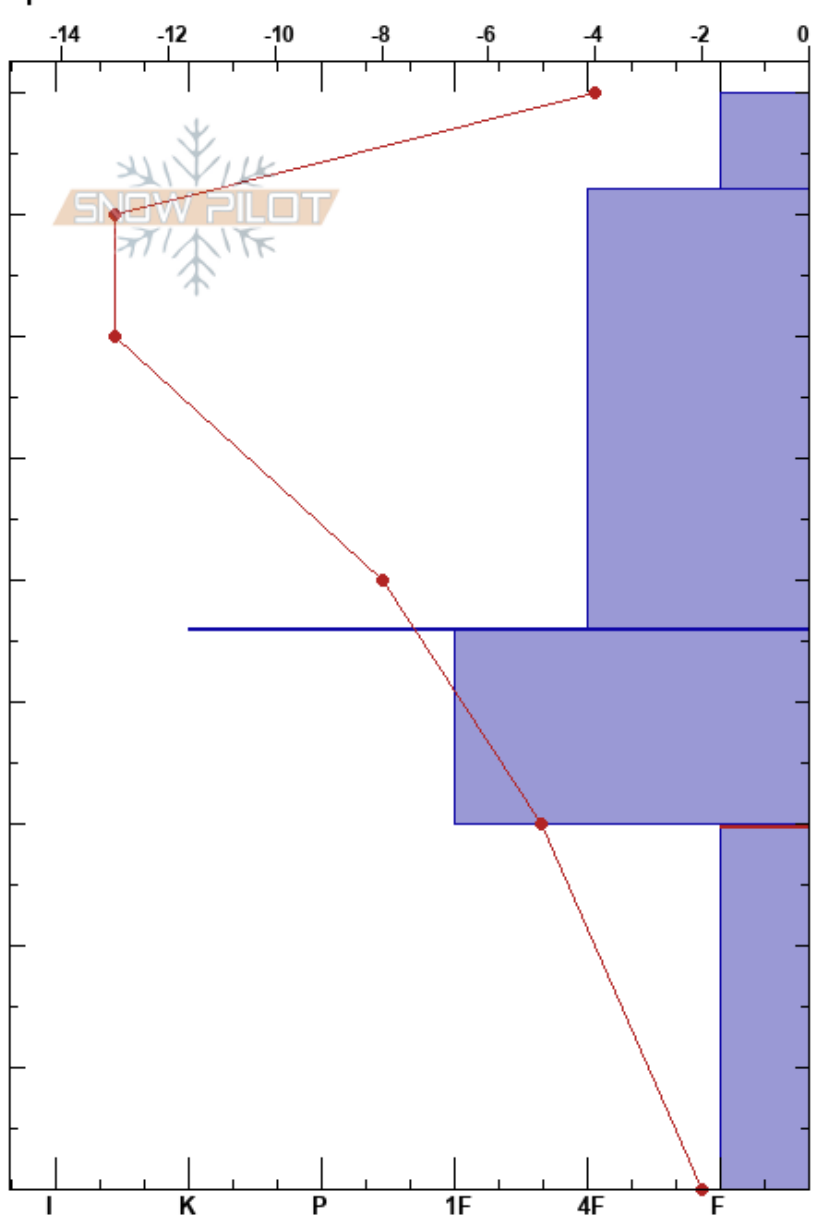

Shrine Bowl Apex
 Gore Range
 CO
 Elevation: 11500 ft
 Aspect: 30°
 Specifics:

Bruce Hodgkins
 11/13/2018 - 11:15am
 Co-ord: 39.51907N, -106.25093W
 Slope Angle: 25°
 Wind Loading: previous

Stability:
 Air Temperature: -8°C
 Sky Cover: CLR
 Precipitation: NO
 Wind: W Light Breeze

HS:90
 PF:30 30-0cm: Problematic layer

Form	Crystal		Moisture	ρ kg/m ³	Stability tests & Layer comments
	Size				
/	1			35	←CTV @85cm Buried Surface Hoar
/	1			55 35	
=				55	
	1				
					←CT13, Q1 @30cm ←ECTP20 @30cm
⊖	2				