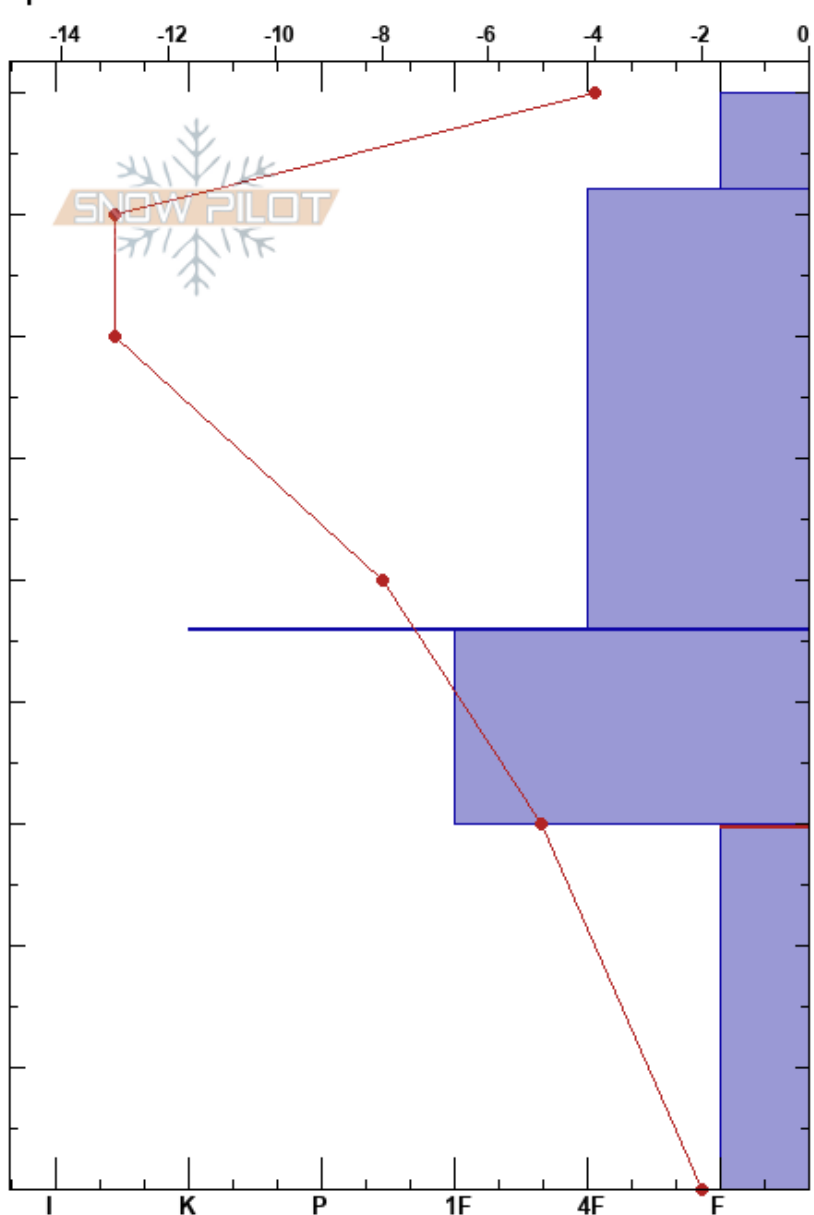

Shrine Bowl Apex
 Gore Range
 CO
 Elevation: 11500 ft
 Aspect: 30°
 Specifics:

Bruce Hodgkins
 11/13/2018 - 11:15am
 Co-ord: 39.51907N, -106.25093W
 Slope Angle: 25°
 Wind Loading: previous

Stability:
 Air Temperature: -8°C
 Sky Cover: CLR
 Precipitation: NO
 Wind: W Light Breeze

HS:90
 PF:30 30-0cm: Problematic layer

Form	Crystal		Moisture	ρ kg/m ³	Stability tests & Layer comments
	Size				
/	1			35	←CTV @85cm Buried Surface Hoar
/	1			55 35	
=				55	
	1				←CT13, Q1 @30cm ←ECTP20 @30cm
⊖	2				