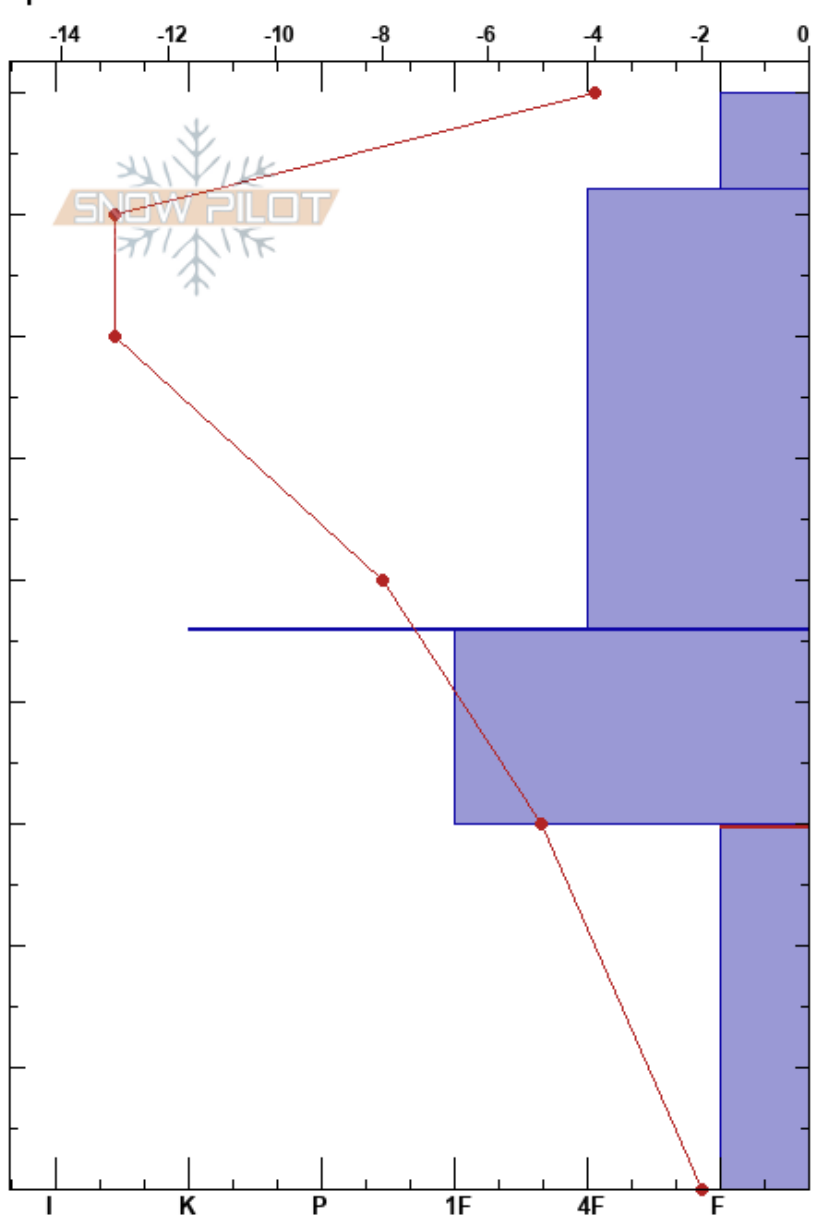

Shrine Bowl Apex
 Gore Range
 CO
 Elevation: 11500 ft
 Aspect: 30°
 Specifics:

Bruce Hodgkins
 11/13/2018 - 11:15am
 Co-ord: 39.51907N, -106.25093W
 Slope Angle: 25°
 Wind Loading: previous

Stability:
 Air Temperature: -8°C
 Sky Cover: CLR
 Precipitation: NO
 Wind: W Light Breeze

HS:90
 PF:30
 30-0cm: Problematic layer

Form	Crystal		Moisture	ρ kg/m ³	Stability tests & Layer comments
	Size				
/	1			35	←CTV @85cm Buried Surface Hoar
/	1			55 35	
=				55	
	1				←CT13, Q1 @30cm ←ECTP20 @30cm
⊖	2				