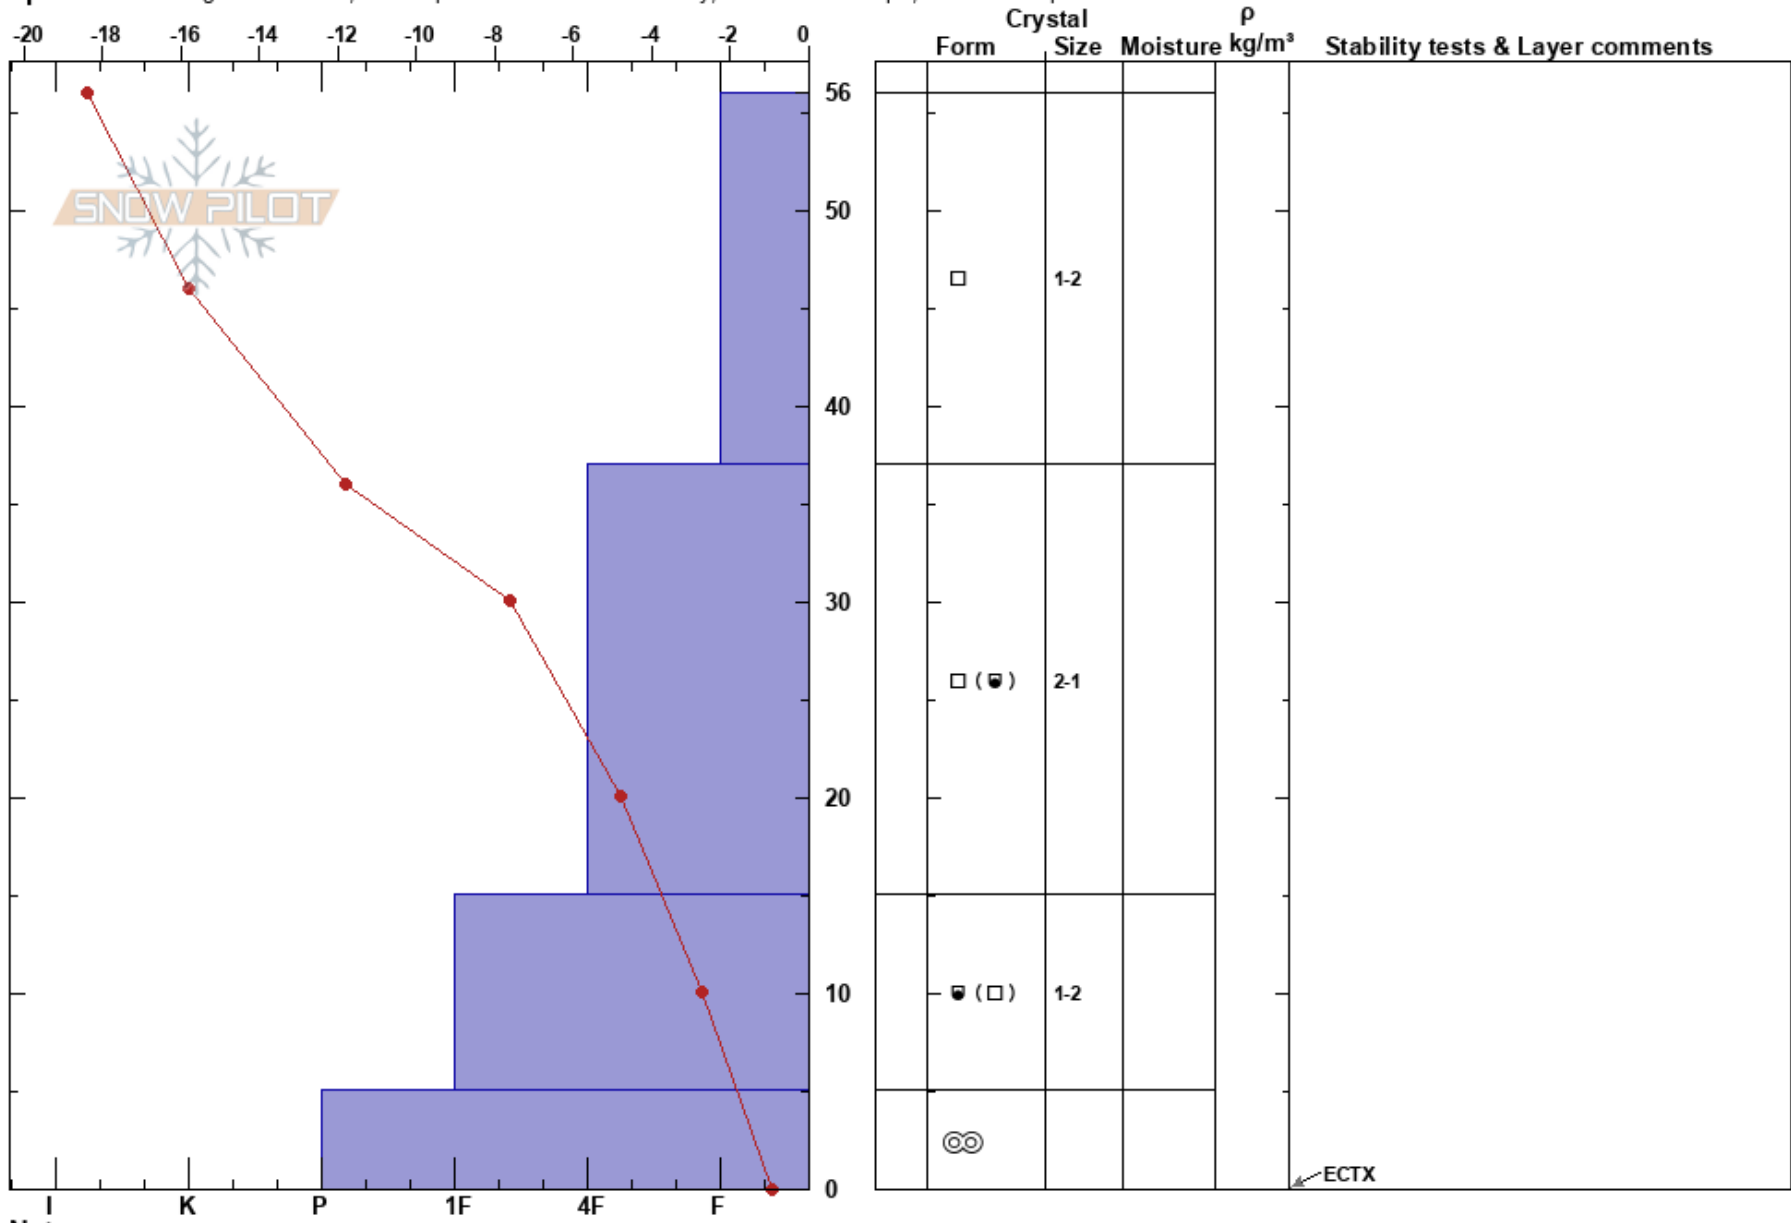

Ugly Medicine
 Teton Range
 WY
 Elevation: 9200 ft
 Aspect: 20°

Jackson Knoll
 11/12/2018 - 9:39am
 Co-ord: 43.78959N, -110.94149W
 Slope Angle: 38°
 Wind Loading: previous

Stability: HS:56
 Air Temperature: -19°C
 Sky Cover: CLR
 Precipitation: NO
 Wind: Calm
 Layer Notes:

Specifics: Pit dug in a Ski Area; Pit is representative of backcountry; Ski tracks on slope; We skied slope

Notes: