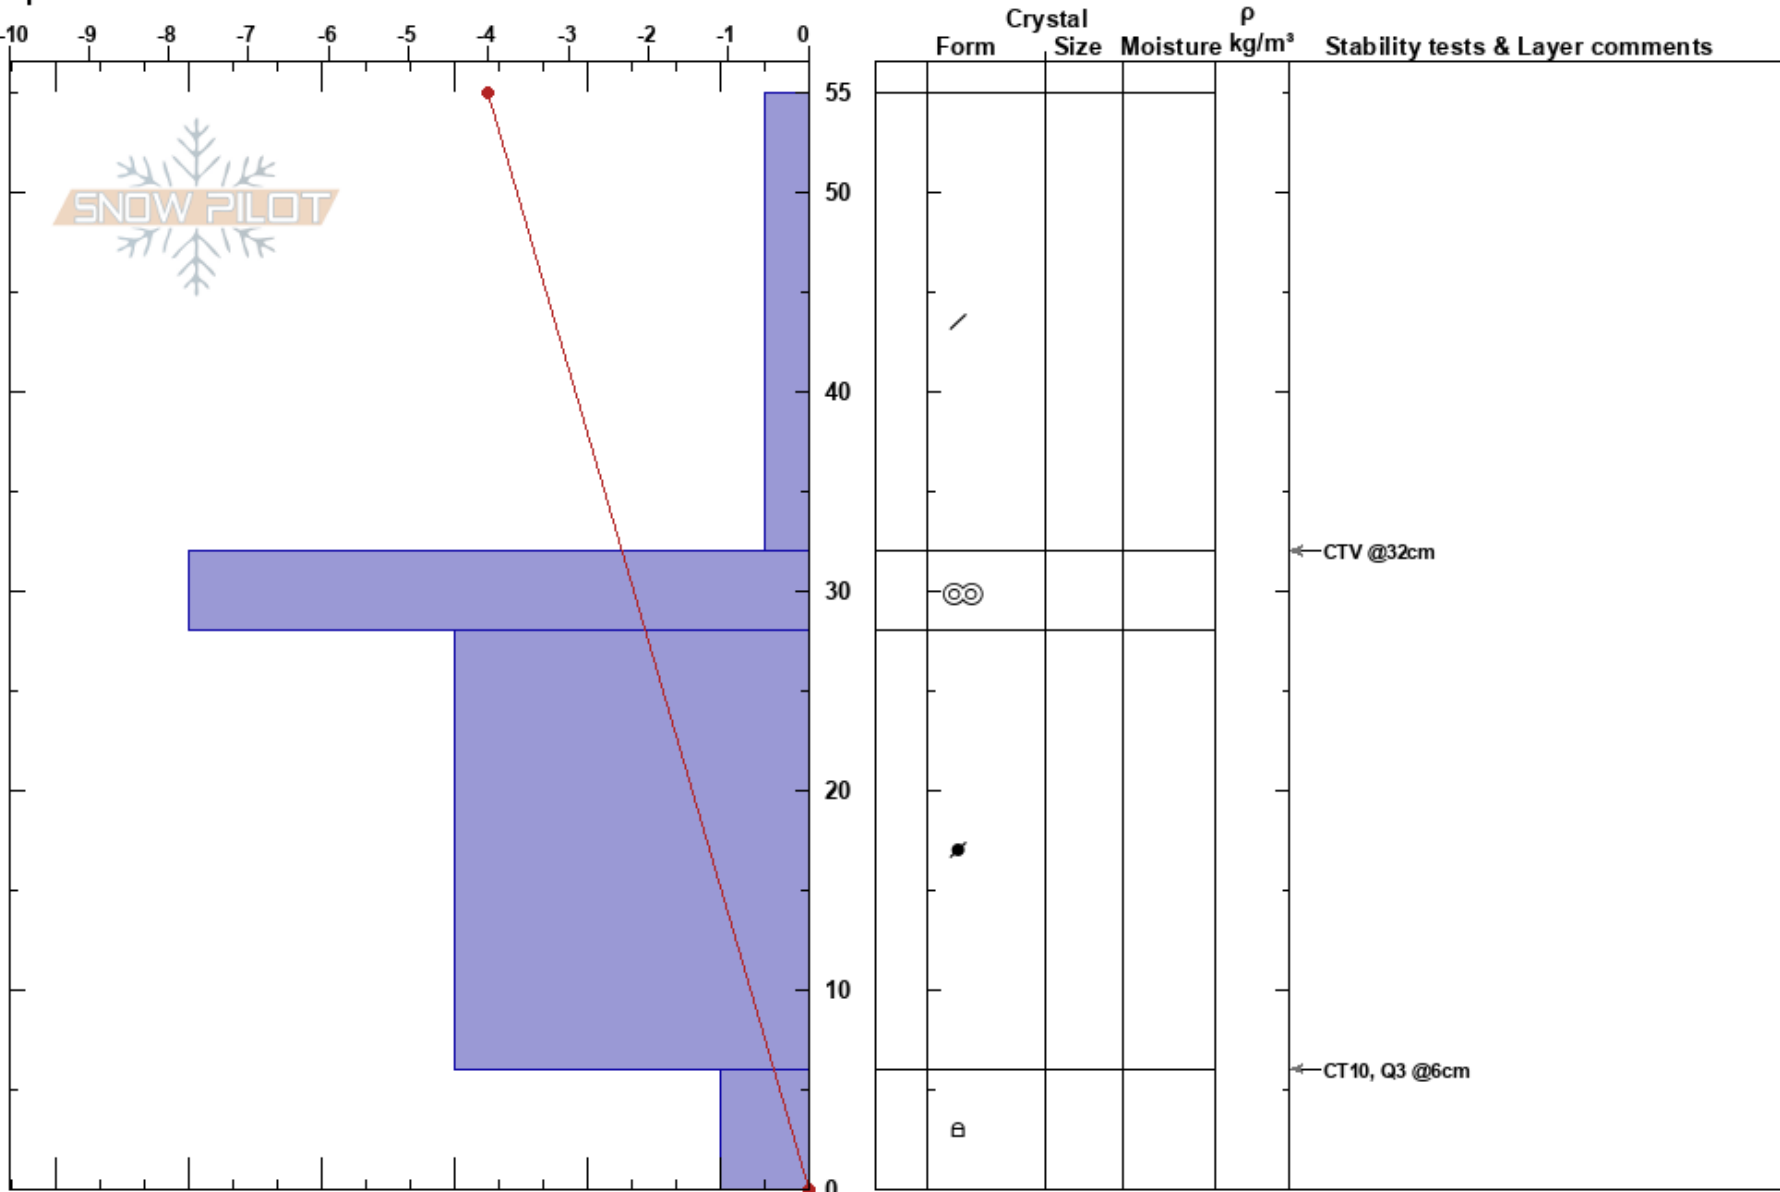

RMNP 11-12-18

Tom Caprarella

Stability:

HS:55

Layer Notes:

Front Range

11/12/2018 - 10:00am

Air Temperature:

CO

Co-ord: 40.38846N, -105.67921E

Sky Cover: FEW

Elevation: 11000 ft

Slope Angle: 26°

Precipitation: NO

Aspect: SE

Wind Loading:

Wind: Calm

Specifics:

Notes:

I K P 1F 4F F