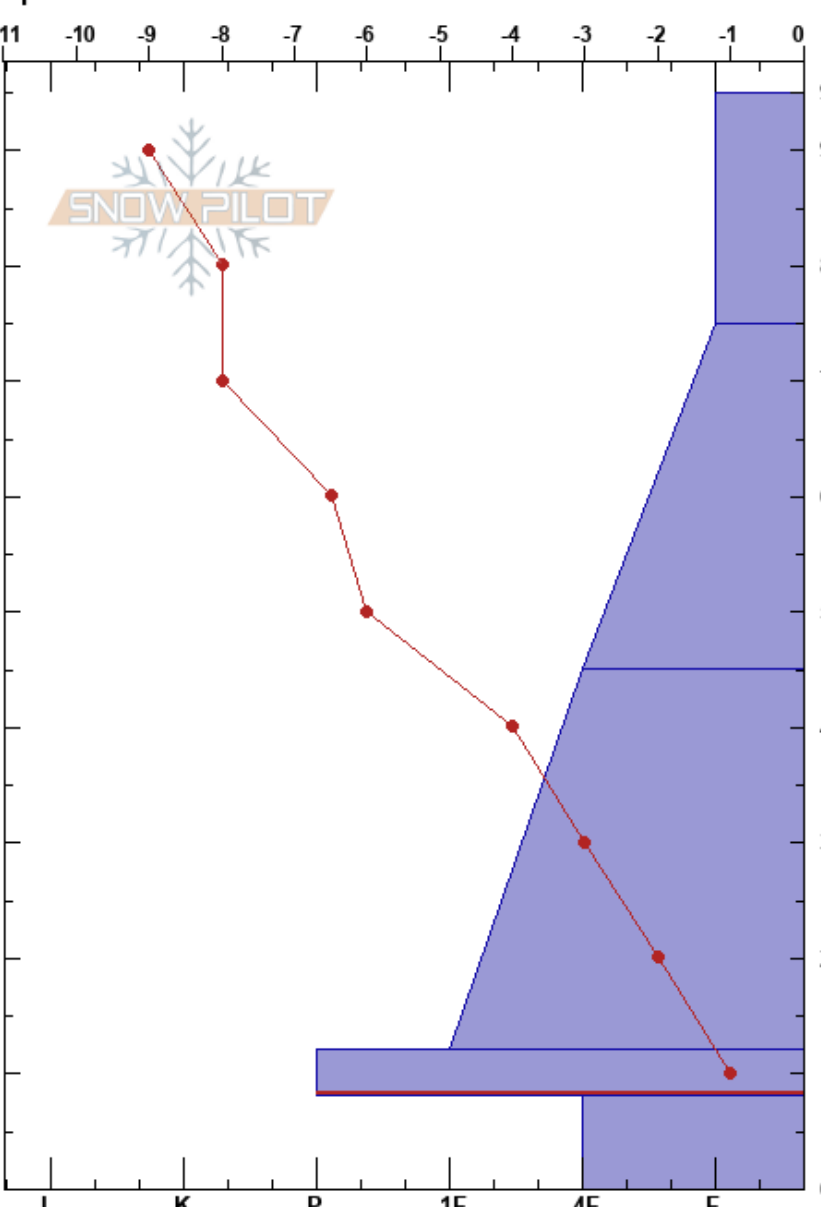

Woody Ridge NNW
 Cooke City
 MT
 Elevation: 9300 ft
 Aspect: NW
 Specifics:

Zach Keskinen
 11/10/2018 - 11:00am
 Co-ord: 44.99900N, -109.91790W
 Slope Angle: 16°
 Wind Loading: previous

Stability:
 Air Temperature: -6°C
 Sky Cover: SCT
 Precipitation: NO
 Wind: Calm

HS:95
 PF:30
 12-8cm: Problematic layer

Form	Crystal		ρ kg/m ³	Stability tests & Layer comments
	Size	Moisture		
+		D		
/				
•		D		← CT14, PC @45cm
■		D		
^				

Notes: