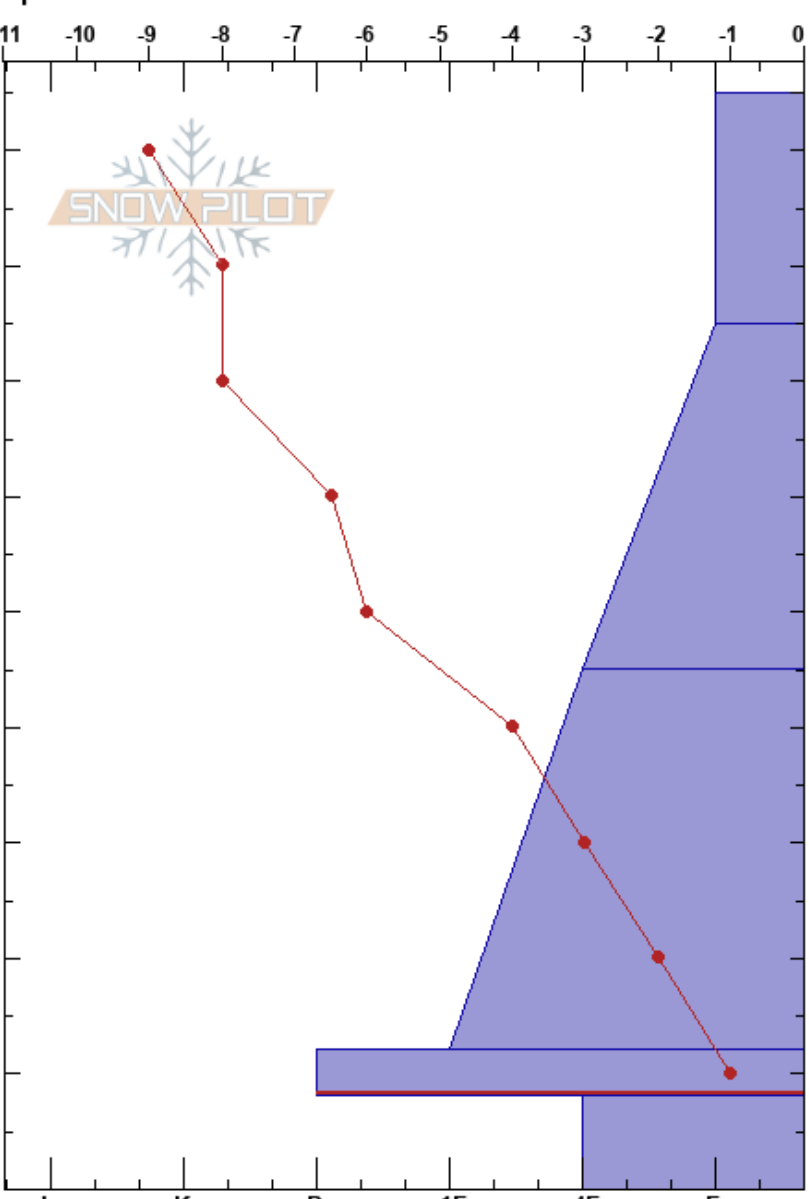

Woody Ridge NNW
 Cooke City
 MT
 Elevation: 9300 ft
 Aspect: NW
 Specifics:

Zach Keskinen
 11/10/2018 - 11:00am
 Co-ord: 44.99900N, -109.91790W
 Slope Angle: 16°
 Wind Loading: previous

Stability:
 Air Temperature: -6°C
 Sky Cover: SCT
 Precipitation: NO
 Wind: Calm

HS:95
 PF:30
 12-8cm: Problematic layer

Form	Crystal		ρ kg/m ³	Stability tests & Layer comments
	Size	Moisture		
+		D		
/				
•		D		← CT14, PC @45cm
■		D		
^				

Notes: