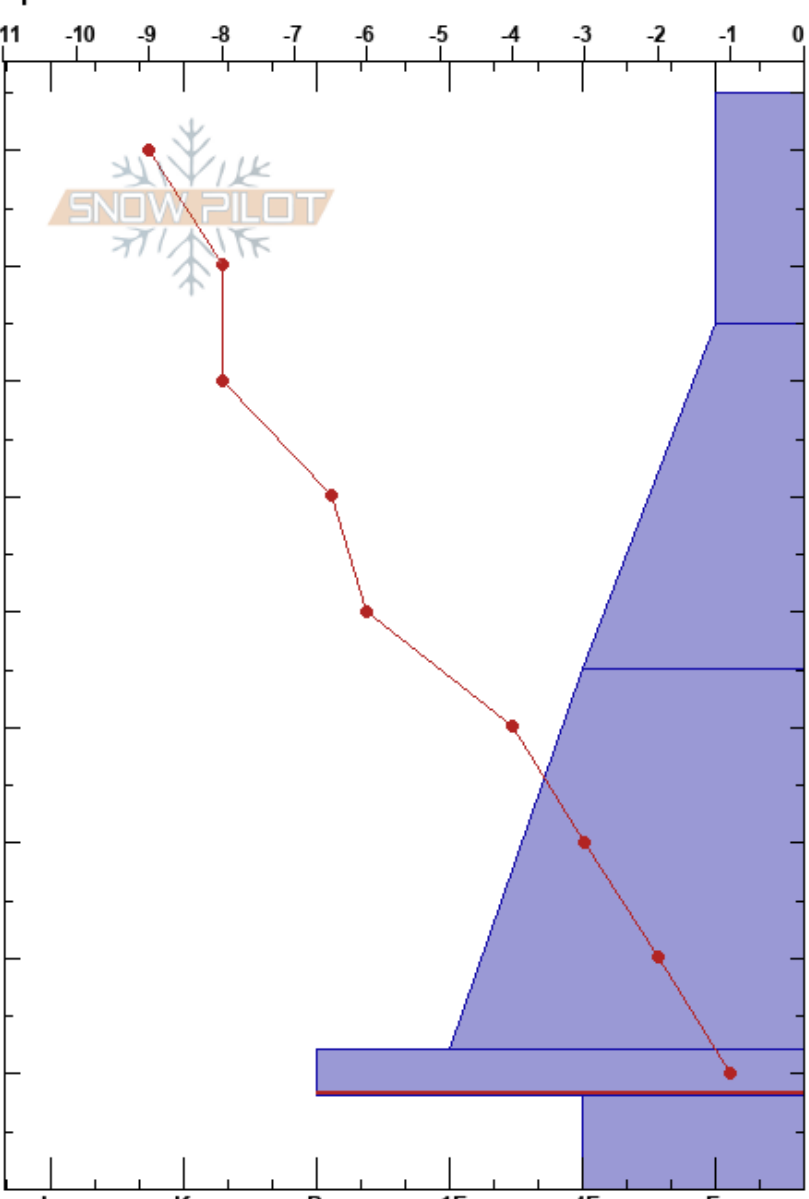

Woody Ridge NNW  
 Cooke City  
 MT  
 Elevation: 9300 ft  
 Aspect: NW  
 Specifics:

Zach Keskinen  
 11/10/2018 - 11:00am  
 Co-ord: 44.99900N, -109.91790W  
 Slope Angle: 16°  
 Wind Loading: previous

Stability:  
 Air Temperature: -6°C  
 Sky Cover: SCT  
 Precipitation: NO  
 Wind: Calm

HS:95  
 PF:30  
 12-8cm: Problematic layer

Form	Crystal		$\rho$ kg/m <sup>3</sup>	Stability tests & Layer comments
	Size	Moisture		
+		D		
/				
•		D		← CT14, PC @45cm
■		D		
^				