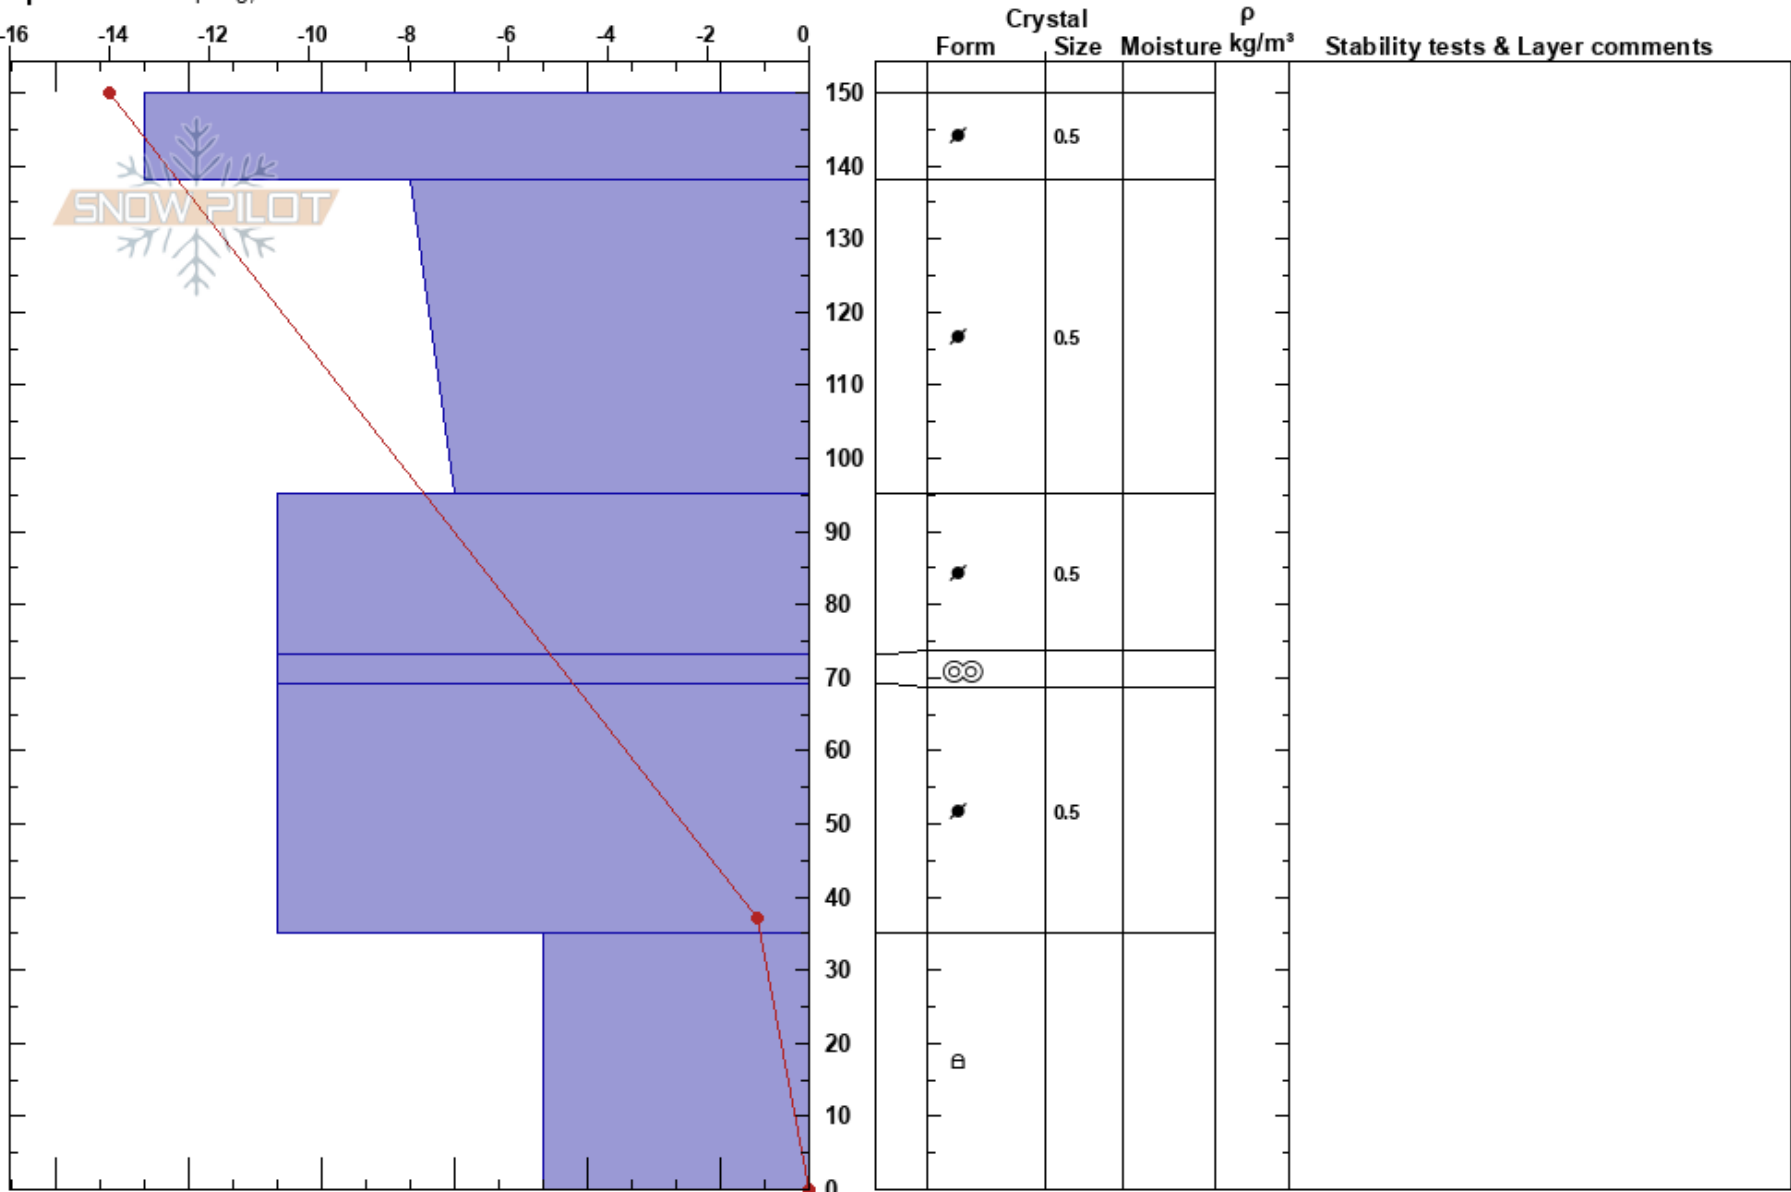

CO

Co-ord: 39.66280N, -105.89196E

Sky Cover: OVC

Elevation: 12000 ft

Slope Angle: 25°

Precipitation: S-1

Aspect: NE

Wind Loading: previous

Wind: Light Breeze

Specifics: Collapsing, localizer

Notes:

I K P 1F 4F F