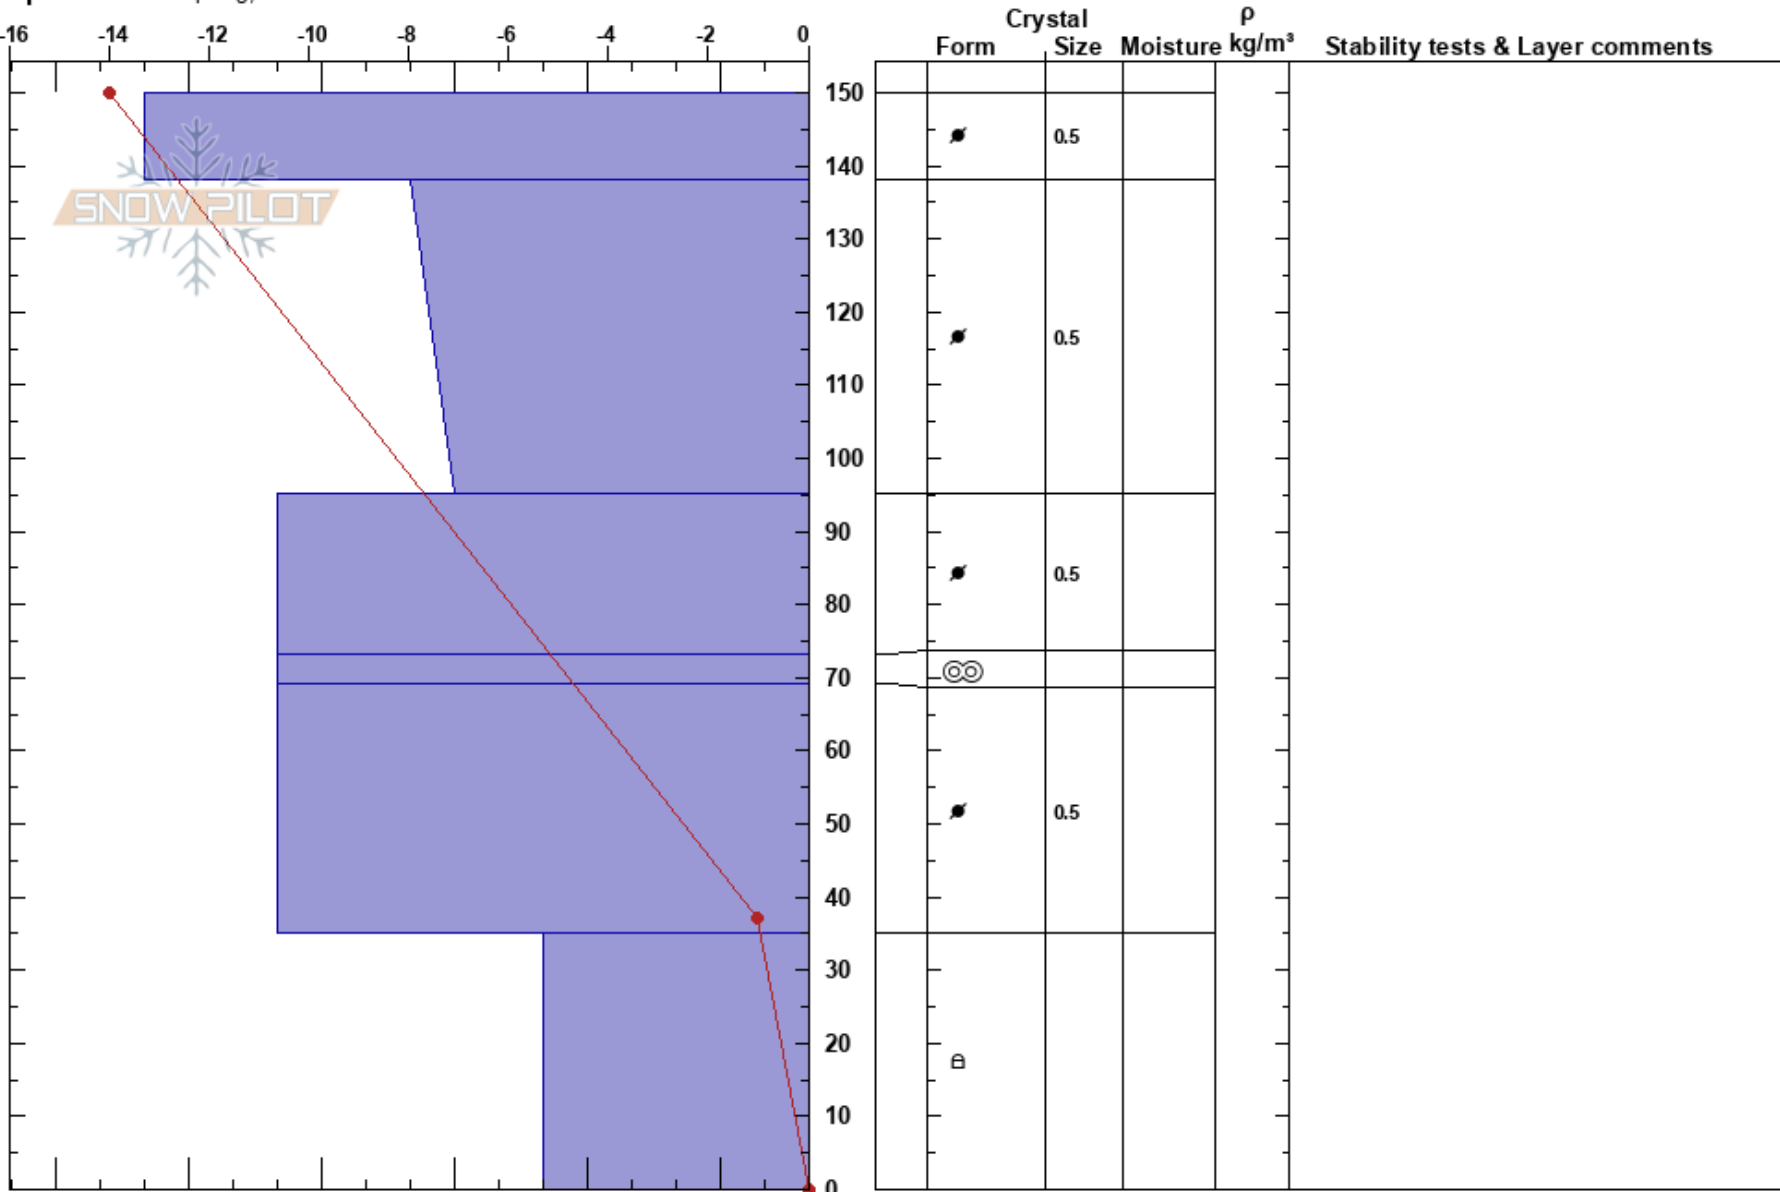

Loveland Pass 11-11-18

Tom Caprarella

Stability:

HS:150

Layer Notes:

Front Range

11/11/2018 - 12:00pm

Air Temperature:

CO

Co-ord: 39.66280N, -105.89196E

Sky Cover: OVC

Elevation: 12000 ft

Slope Angle: 25°

Precipitation: S-1

Aspect: NE

Wind Loading: previous

Wind: Light Breeze

Specifics: Collapsing, localizer

Notes: