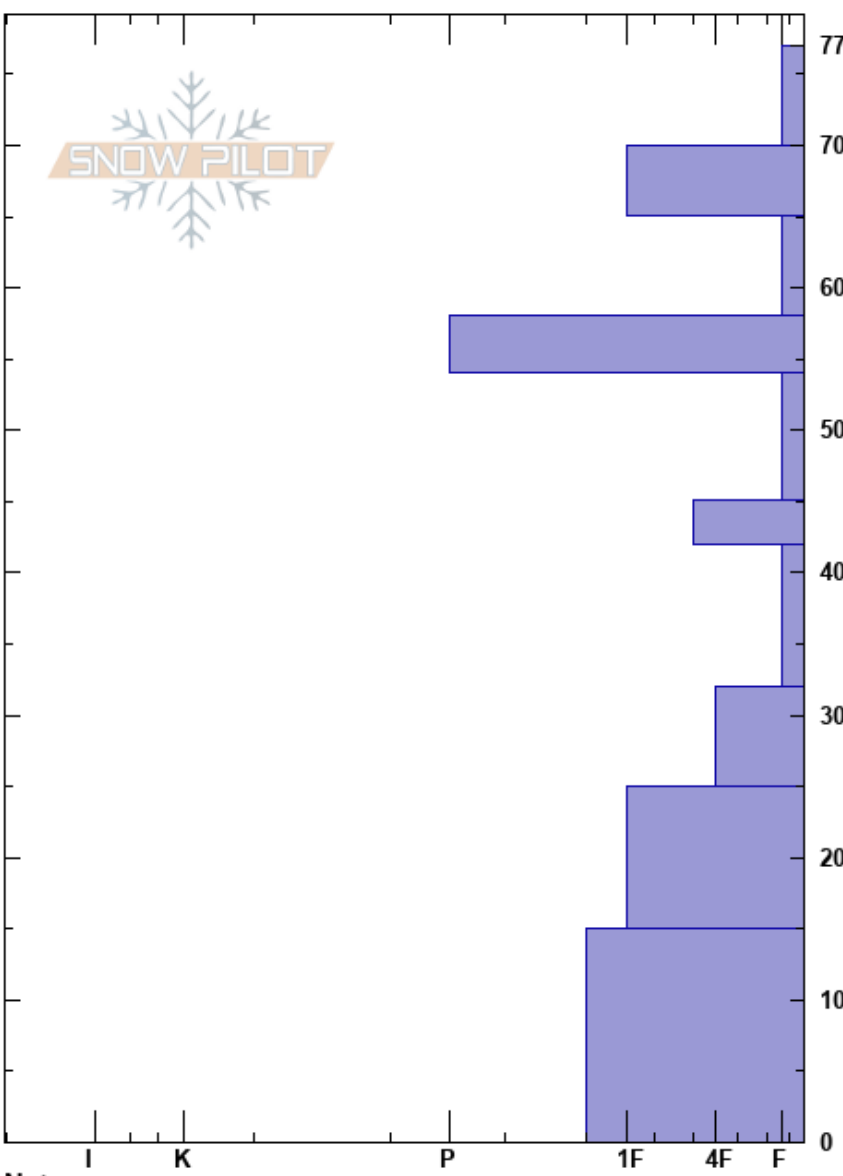

Honeymoon Suite  
 San Juan Range  
 CO  
**Elevation:** 12200 ft  
**Aspect:** W  
**Specifics:** Ski tracks on slope; We skied slope

Matt Steen  
 11/11/2018 - 11:11am  
**Co-ord:** 37.80830N, -107.83544W  
**Slope Angle:** 32°  
**Wind Loading:** previous

**Stability:** Good **HS:** 77  
**Air Temperature:** 70-65cm: crust  
**Sky Cover:** FEW  
**Precipitation:** NO  
**Wind:** Calm

	Crystal Form	Crystal Size	Moisture	$\rho$ kg/m <sup>3</sup>	Stability tests & Layer comments
77					
70					70-65cm: crust
60					
50					
40					
30					
20					
10					← CT10, SC @ 10cm
0					