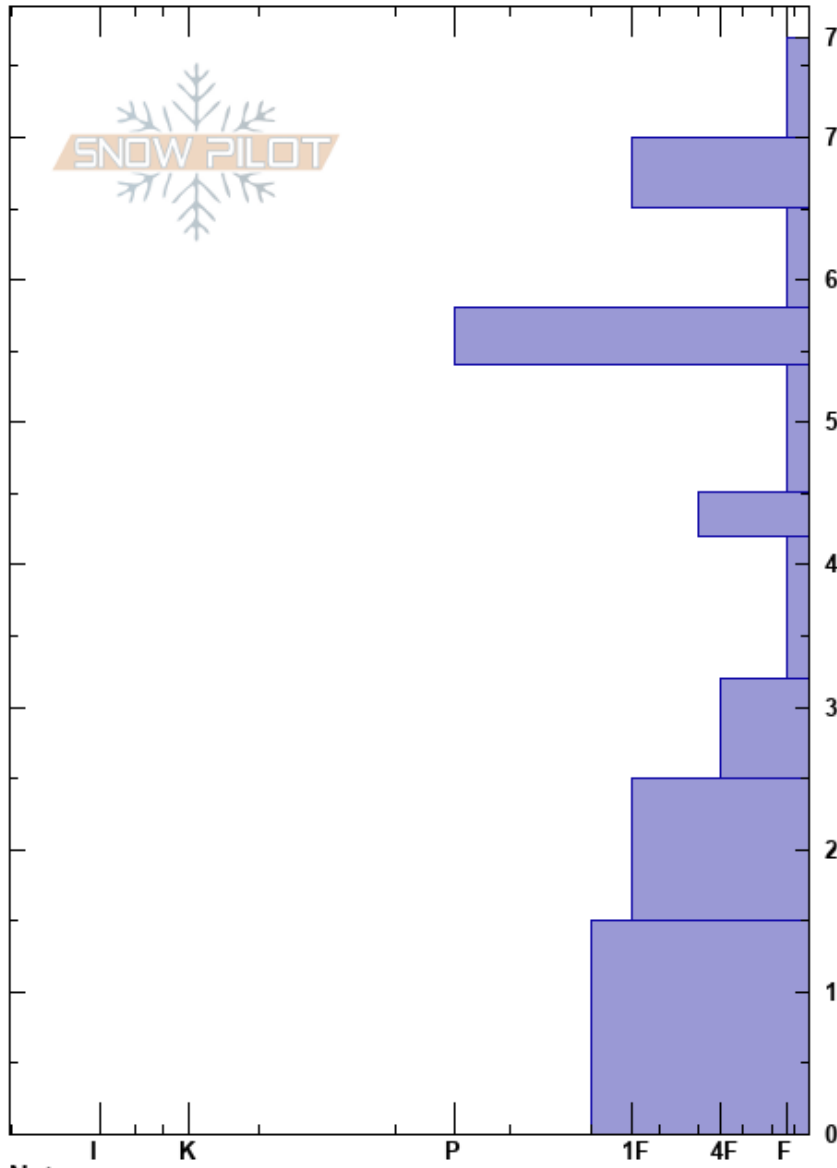

Honeymoon Suite
 San Juan Range
 CO
Elevation: 12200 ft
Aspect: W
Specifics: Ski tracks on slope; We skied slope

Matt Steen
 11/11/2018 - 11:11am
Co-ord: 37.80830N, -107.83544W
Slope Angle: 32°
Wind Loading: previous

Stability: Good **HS:**77 **Layer Notes:**
Air Temperature: 70-65cm: crust
Sky Cover: FEW
Precipitation: NO
Wind: Calm

Depth (cm)	Crystal		ρ kg/m ³	Stability tests & Layer comments
	Form	Size		
77				
70				70-65cm: crust
60				
50				
45				
40				
30				
25				
20				
10				← CT10, SC @10cm
0				