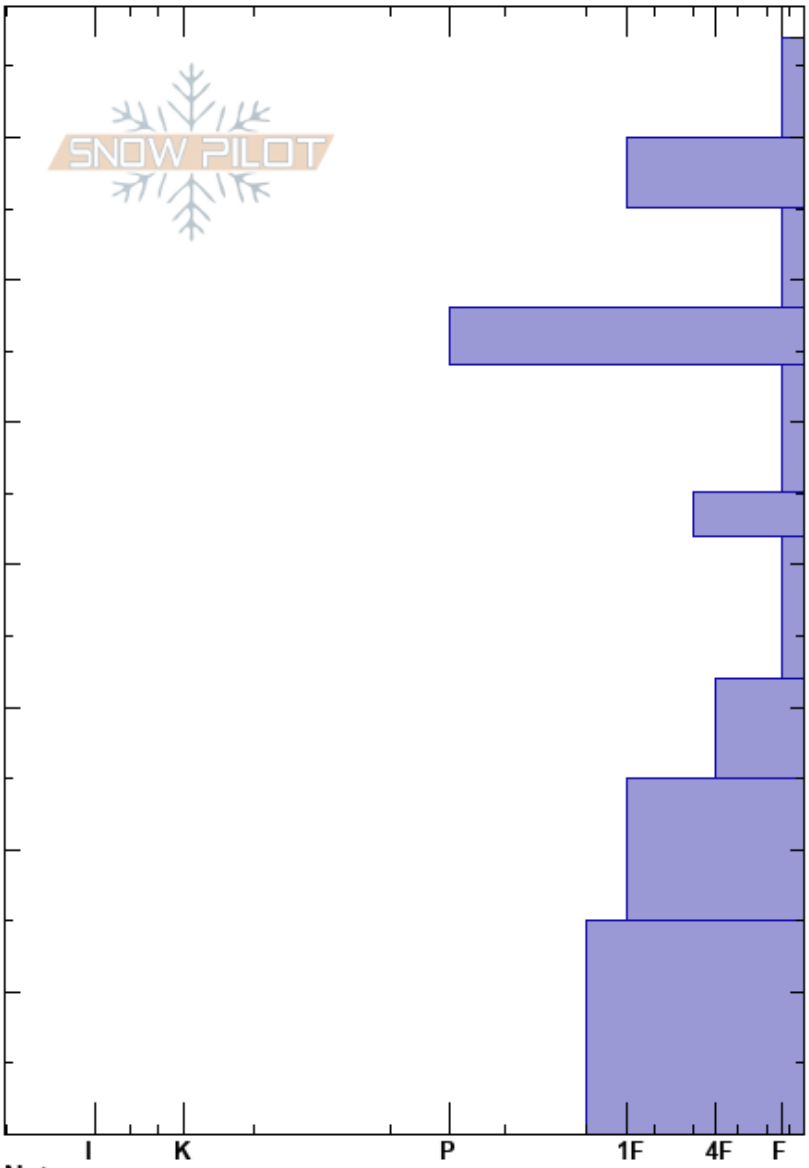

Honeymoon Suite
 San Juan Range
 CO
Elevation: 12200 ft
Aspect: W
Specifics: Ski tracks on slope; We skied slope

Matt Steen
 11/11/2018 - 11:11am
Co-ord: 37.80830N, -107.83544W
Slope Angle: 32°
Wind Loading: previous

Stability: Good **HS:**77
Air Temperature: 70-65cm: crust
Sky Cover: FEW
Precipitation: NO
Wind: Calm

Depth (cm)	Crystal		ρ kg/m ³	Stability tests & Layer comments
	Form	Size		
77				
70				70-65cm: crust
60				
50				
40				
30				
20				
10				← CT10, SC @10cm
0				