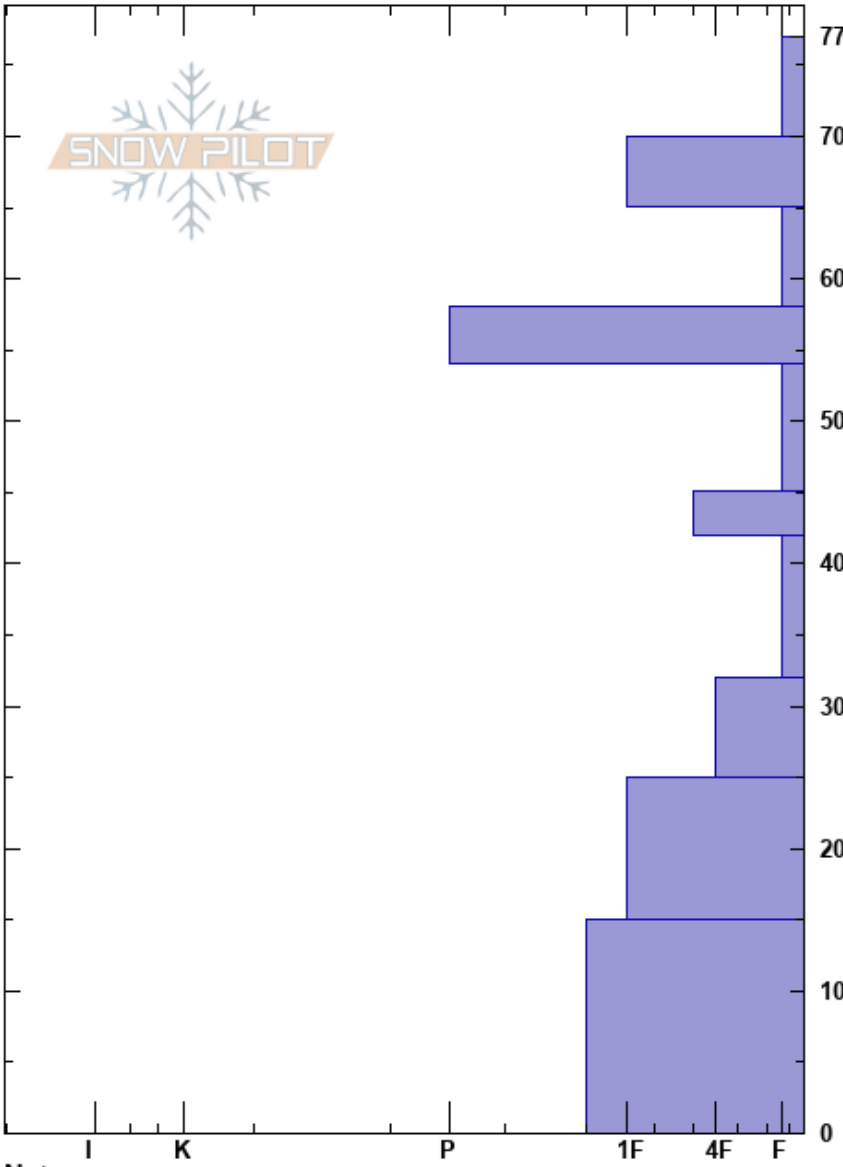

Honeymoon Suite
 San Juan Range
 CO
Elevation: 12200 ft
Aspect: W
Specifics: Ski tracks on slope; We skied slope

Matt Steen
 11/11/2018 - 11:11am
Co-ord: 37.80830N, -107.83544W
Slope Angle: 32°
Wind Loading: previous

Stability: Good
Air Temperature: HS:77
Sky Cover: FEW
Precipitation: NO
Wind: Calm
Layer Notes:
 70-65cm: crust

Crystal Form	Crystal Size	Moisture	ρ kg/m ³	Stability tests & Layer comments
				70-65cm: crust
				← CT10, SC @10cm