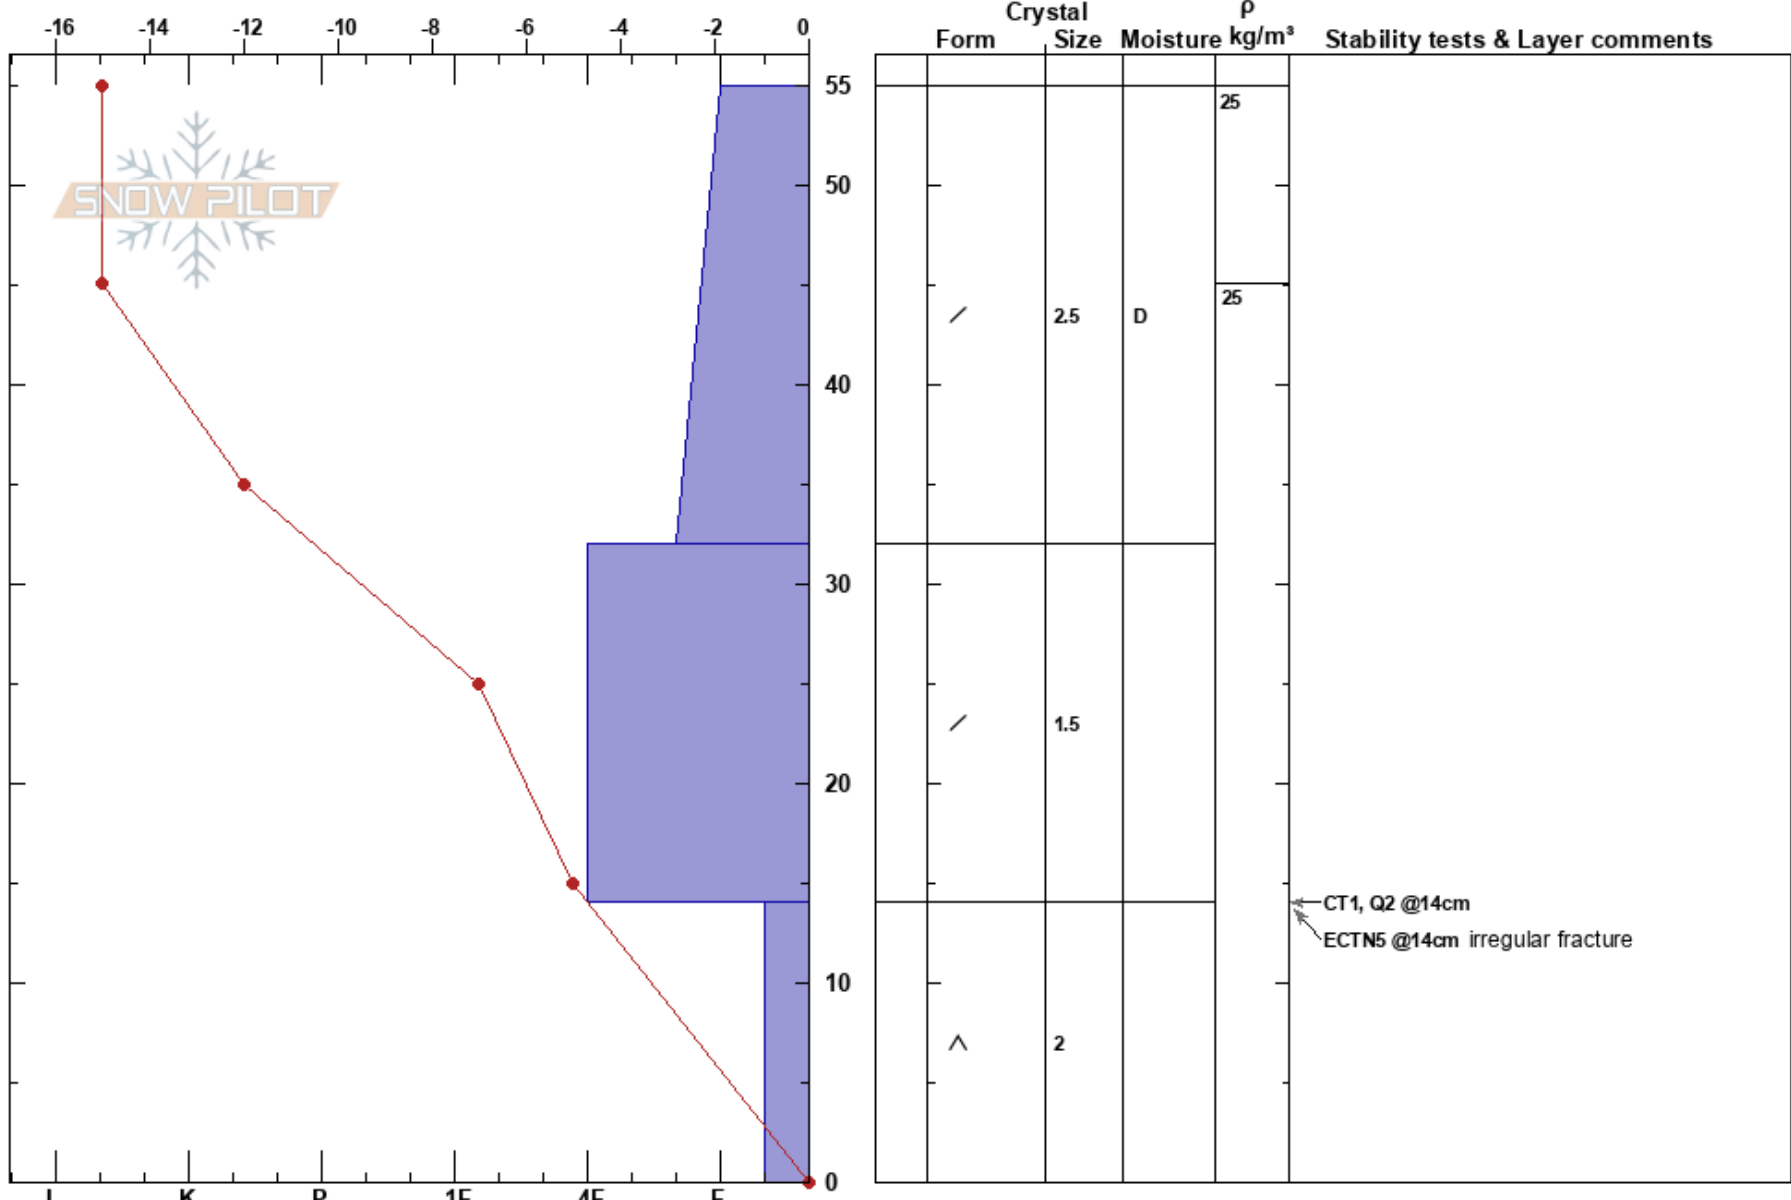

Freemont Pass Apex
 Sawatch
 CO
 Elevation: 11624 ft
 Aspect: 35°

Bruce Hodgkins
 11/09/2018 - 11:35am
 Co-ord: 39.34825N, -106.17510W
 Slope Angle: 17°
 Wind Loading:

Stability: Good
 Air Temperature: -6°C
 Sky Cover: CLR
 Precipitation: NO
 Wind: Calm

HS:55
 PF:51
 PS:13
 Layer Notes:
 14-0cm: Problematic layer

Specifics: Ski tracks on slope; We skied slope

Notes: