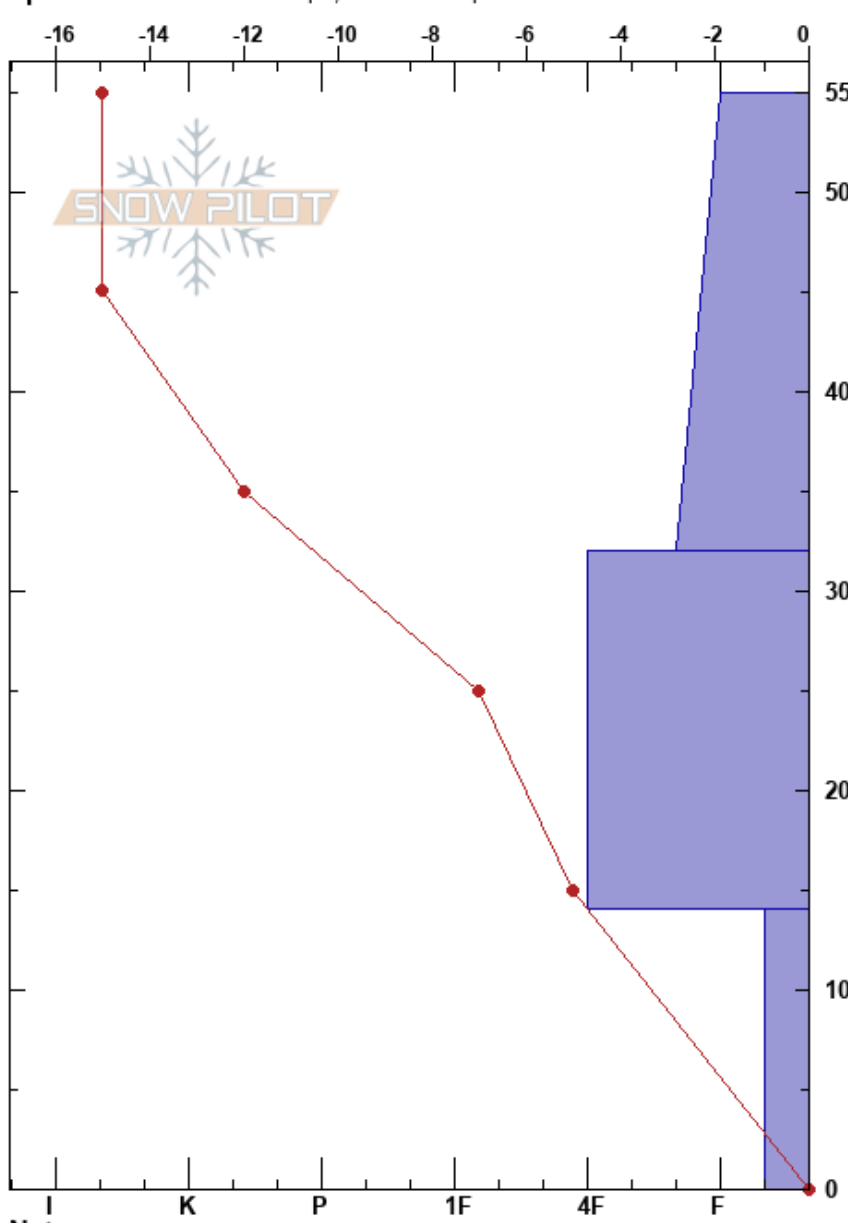

Freemont Pass Apex  
 Sawatch  
 CO  
 Elevation: 11624 ft  
 Aspect: 35°  
 Specifics: Ski tracks on slope; We skied slope

Bruce Hodgkins  
 11/09/2018 - 11:35am  
 Co-ord: 39.34825N, -106.17510W  
 Slope Angle: 17°  
 Wind Loading:

Stability: Good  
 Air Temperature: -6°C  
 Sky Cover: CLR  
 Precipitation: NO  
 Wind: Calm  
 HS:55  
 PF:51  
 PS:13  
 14-0cm: Problematic layer

Form	Crystal		$\rho$ kg/m <sup>3</sup>	Stability tests & Layer comments
	Size	Moisture		
			25	
/	2.5	D	25	
/	1.5			
^	2			← CT1, Q2 @14cm ← ECTN5 @14cm irregular fracture