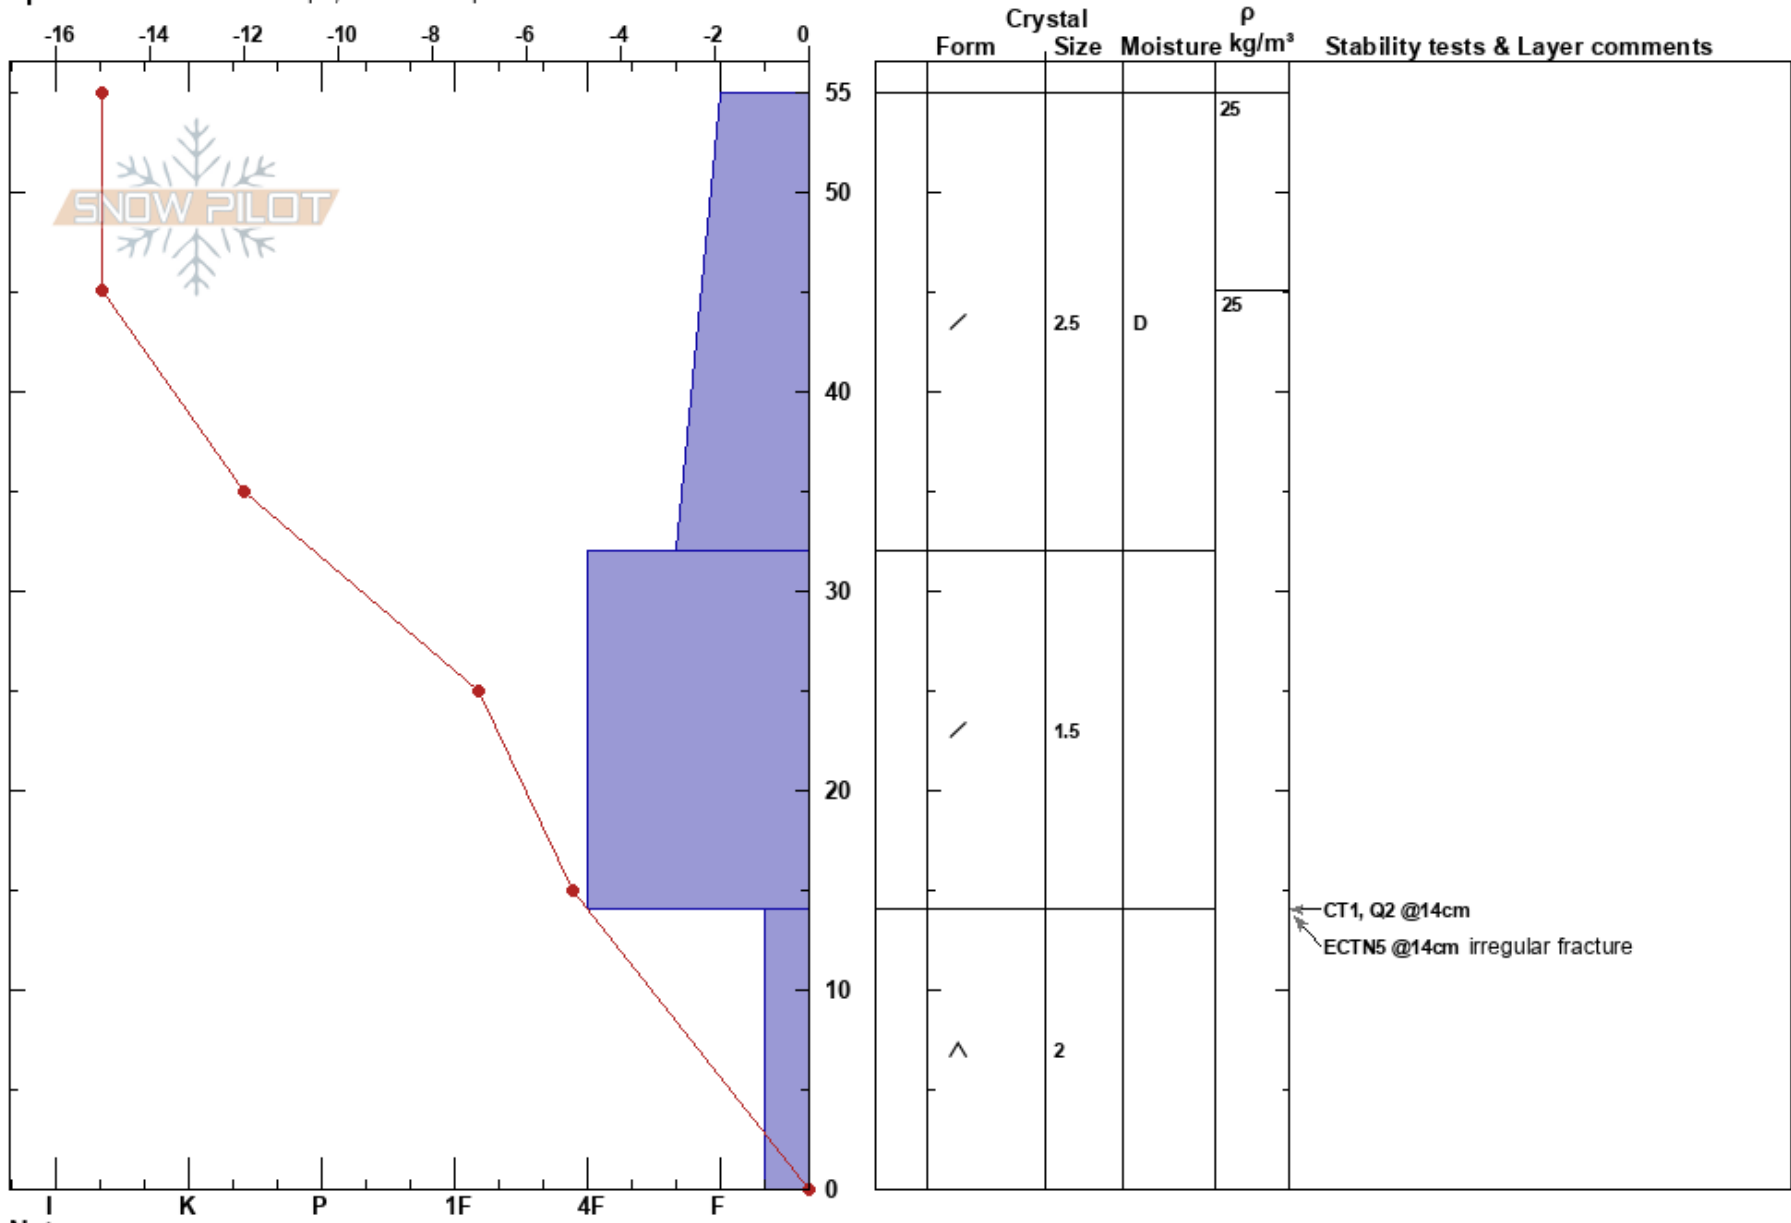

Freemont Pass Apex
 Sawatch
 CO
 Elevation: 11624 ft
 Aspect: 35°

Bruce Hodgkins
 11/09/2018 - 11:35am
 Co-ord: 39.34825N, -106.17510W
 Slope Angle: 17°
 Wind Loading:

Stability: Good
 Air Temperature: -6°C
 Sky Cover: CLR
 Precipitation: NO
 Wind: Calm
 HS:55
 PF:51
 PS:13
 Layer Notes:
 14-0cm: Problematic layer

Specifics: Ski tracks on slope; We skied slope

Notes: