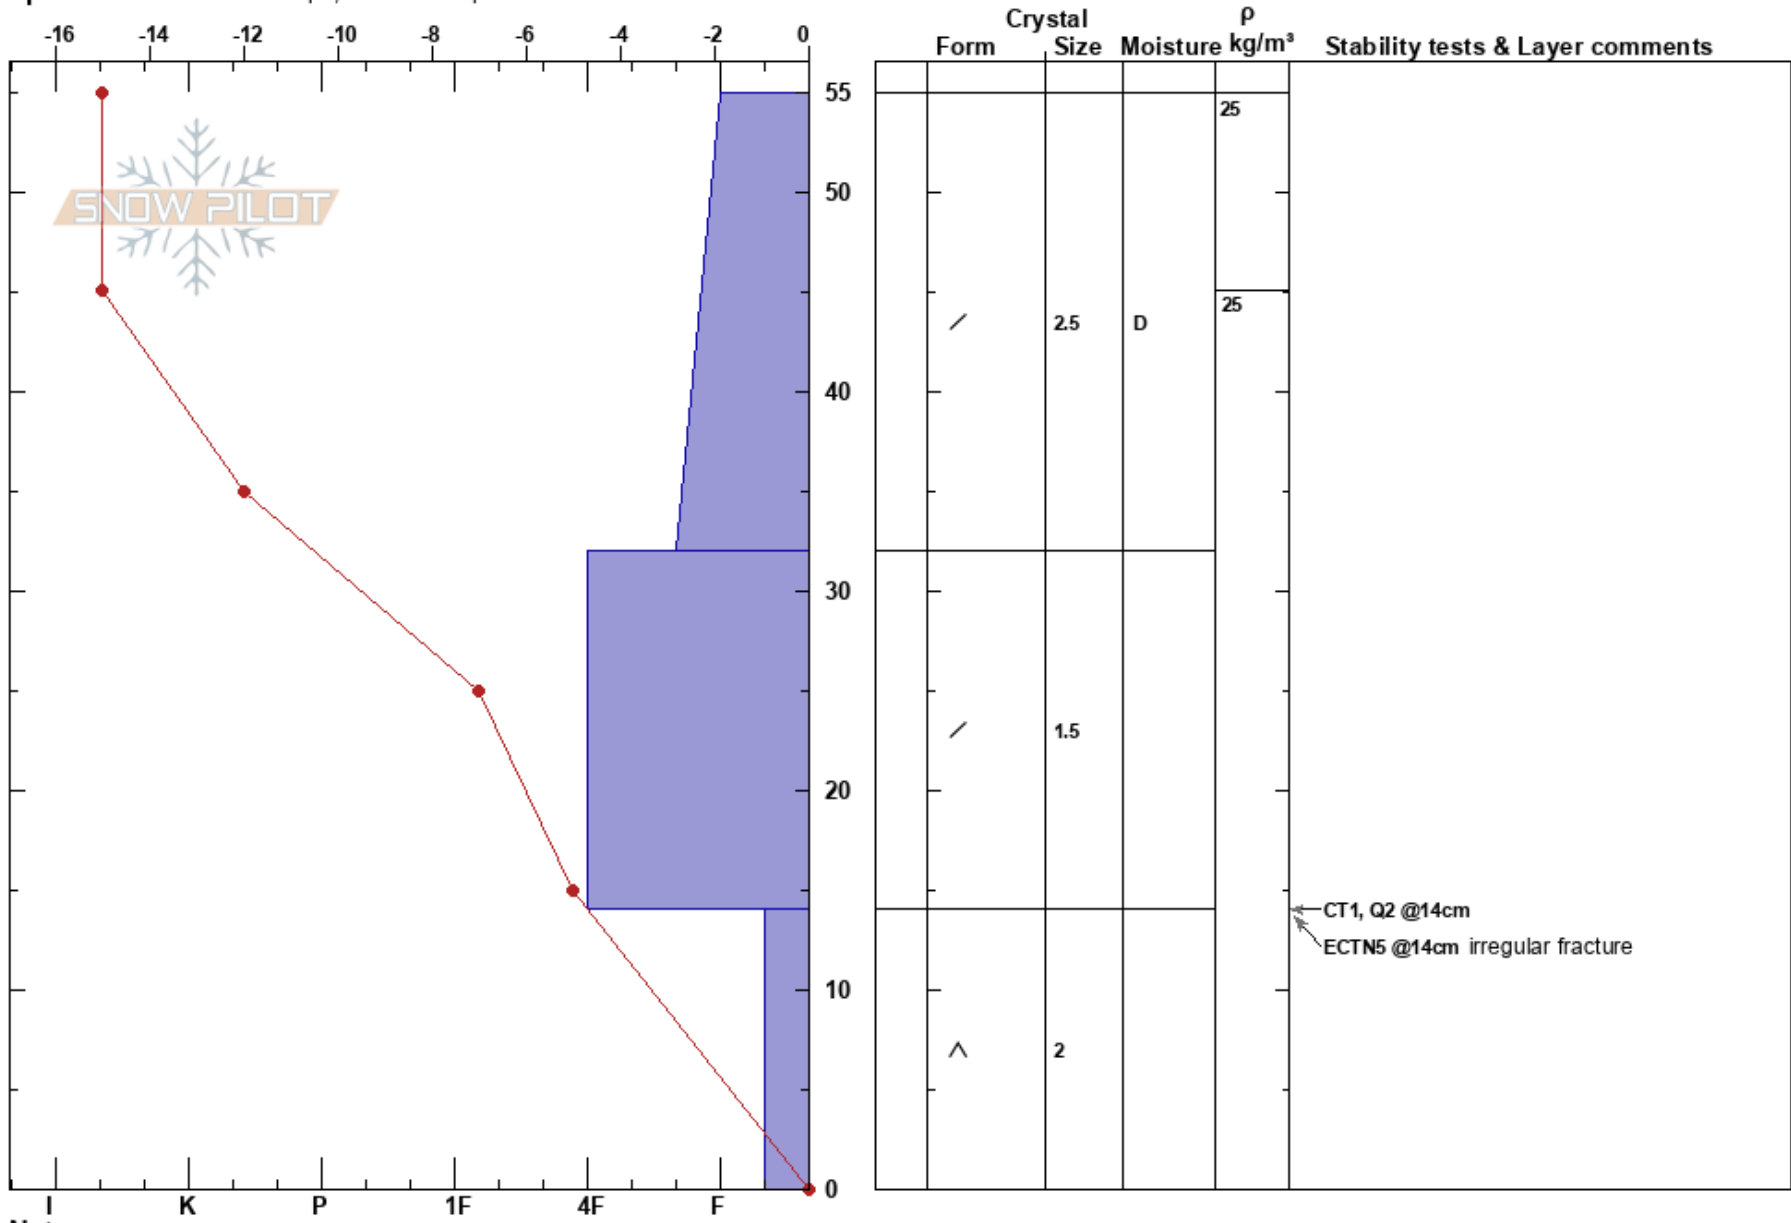

Freemont Pass Apex  
 Sawatch  
 CO  
 Elevation: 11624 ft  
 Aspect: 35°

Bruce Hodgkins  
 11/09/2018 - 11:35am  
 Co-ord: 39.34825N, -106.17510W  
 Slope Angle: 17°  
 Wind Loading:

Stability: Good  
 Air Temperature: -6°C  
 Sky Cover: CLR  
 Precipitation: NO  
 Wind: Calm  
 HS:55  
 PF:51  
 PS:13  
 Layer Notes:  
 14-0cm: Problematic layer

Specifics: Ski tracks on slope; We skied slope

Notes: