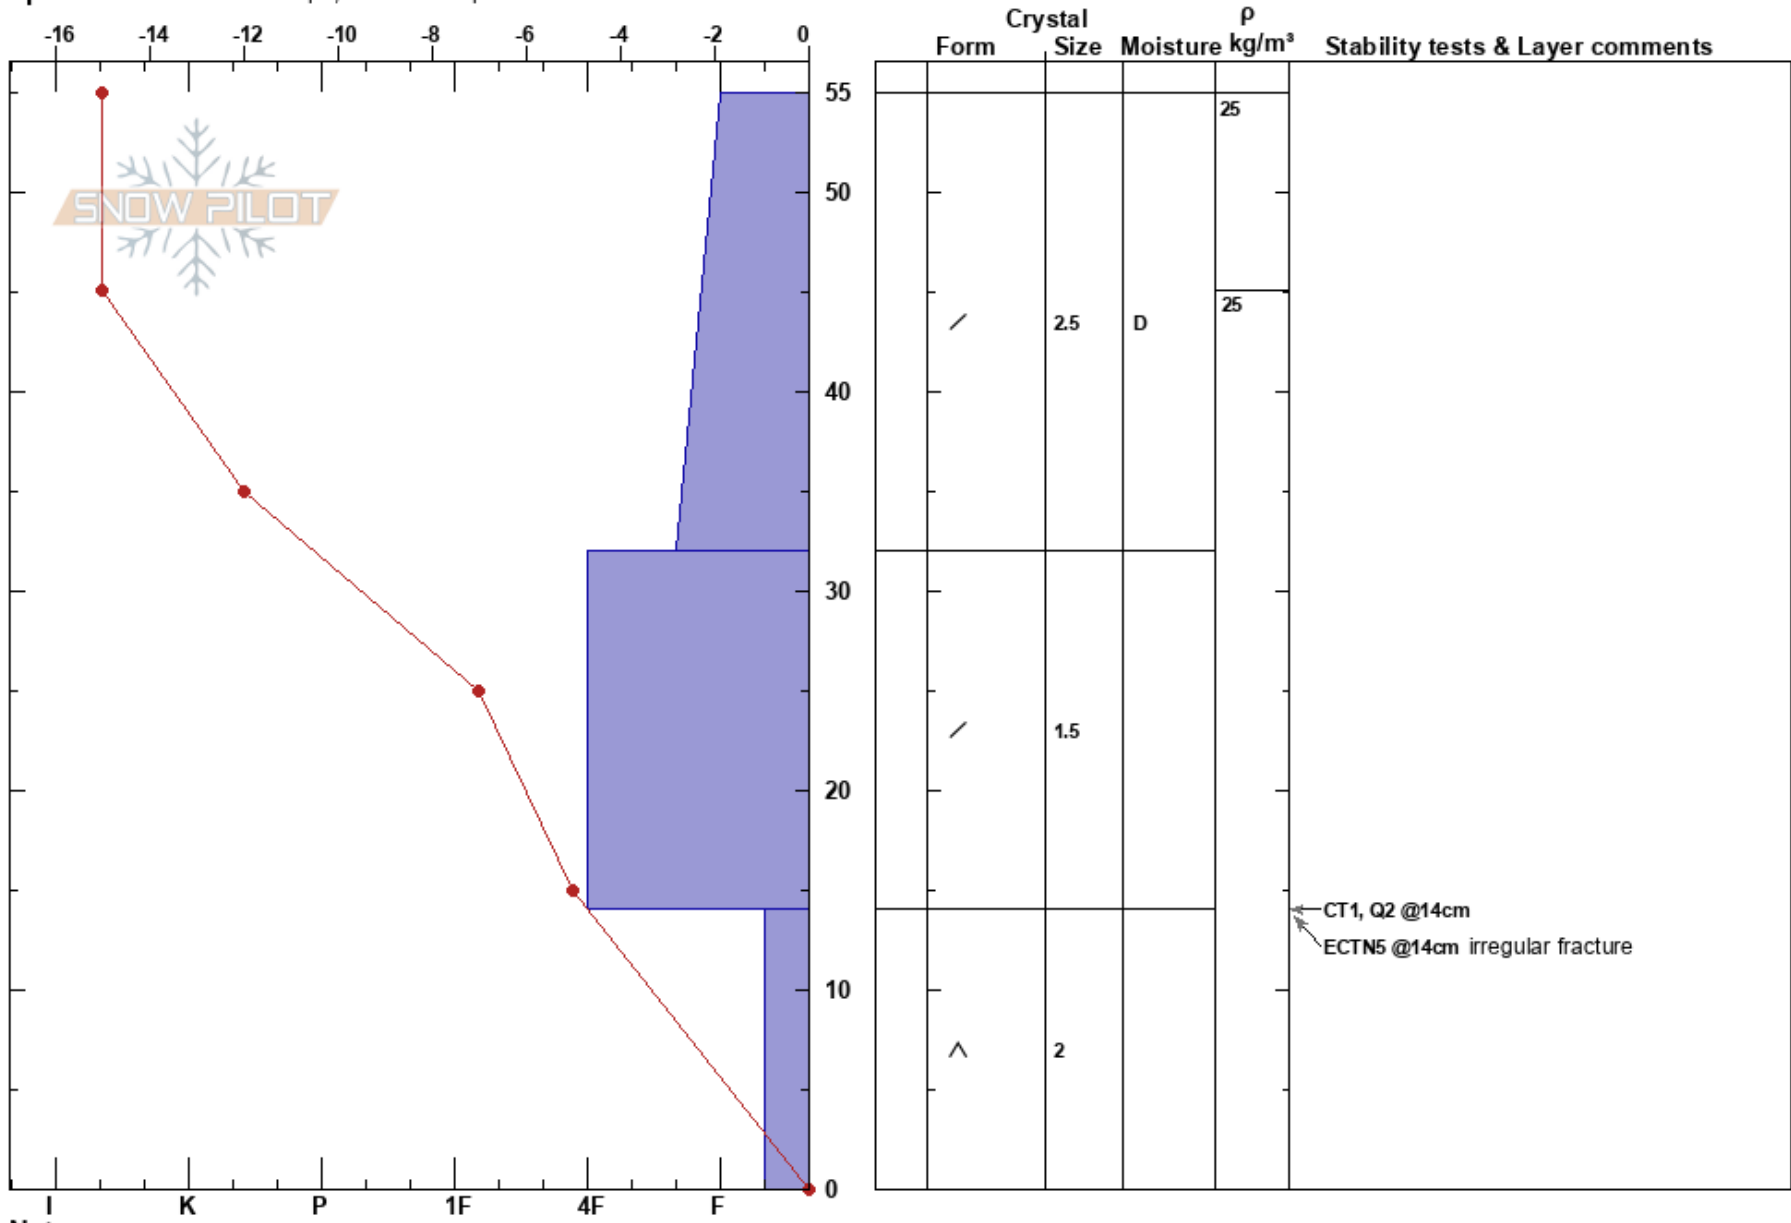

Freemont Pass Apex  
 Sawatch  
 CO  
 Elevation: 11624 ft  
 Aspect: 35°

Bruce Hodgkins  
 11/09/2018 - 11:35am  
 Co-ord: 39.34825N, -106.17510W  
 Slope Angle: 17°  
 Wind Loading:

Stability: Good  
 Air Temperature: -6°C  
 Sky Cover: CLR  
 Precipitation: NO  
 Wind: Calm

HS:55  
 PF:51  
 PS:13  
 14-0cm: Problematic layer

Specifics: Ski tracks on slope; We skied slope

Notes: