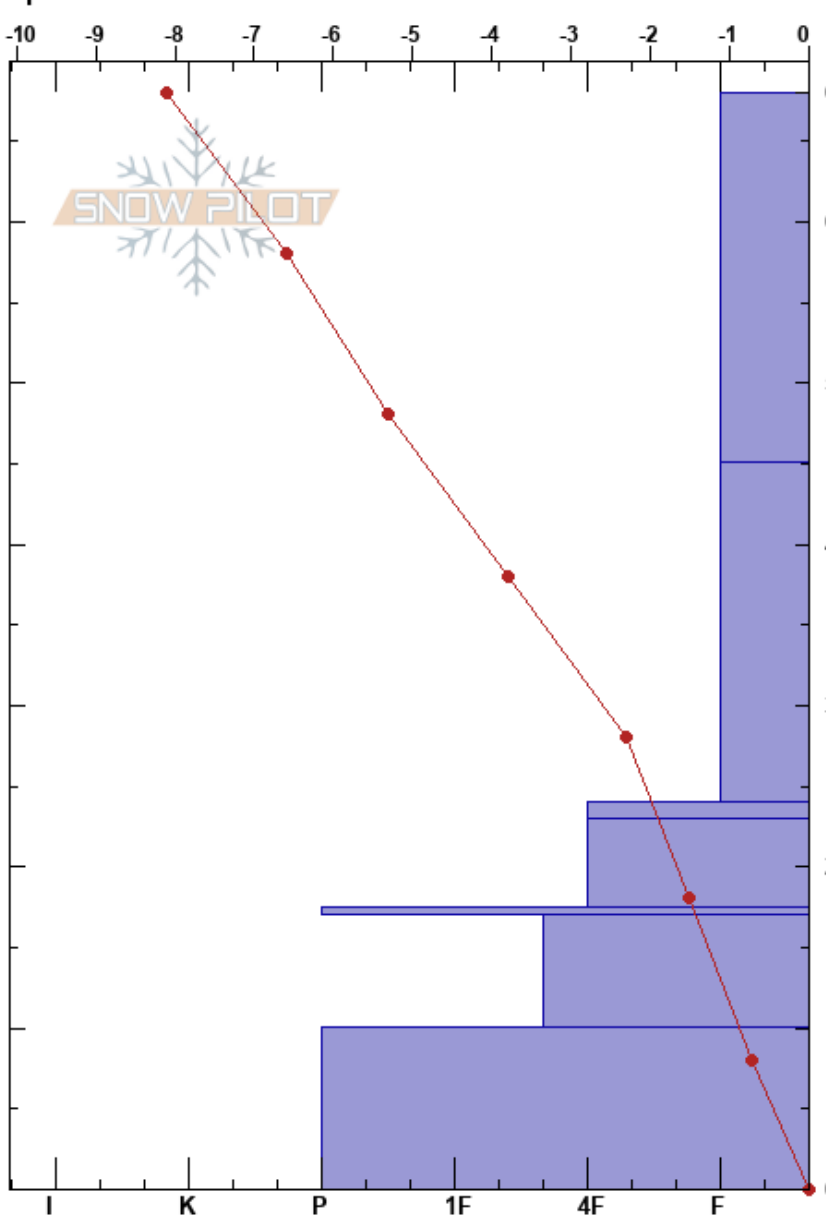

Mount Elly
 Teton Range
 WY
 Elevation: 9150 ft
 Aspect:
 Specifics:

Chris McCollister
 11/08/2018 - 3:20pm
 Co-ord: 12T 503909W 4813962N
 Slope Angle: 0°
 Wind Loading:

Stability:
 Air Temperature: -10°C
 Sky Cover: OVC
 Precipitation: S-1
 Wind: Calm

HS:68
 PS: 20 23-17.5cm: Problematic layer

Form	Crystal		ρ kg/m ³	Stability tests & Layer comments
	Size	Moisture		
+ (/)				
/ (□)	0.1-0.3			
⊗	4-8			
⊖	0.1-0.3			
■				
⊖	0.1-0.3			
⊗				

Notes: This flat area has dense trees to the south and is rep