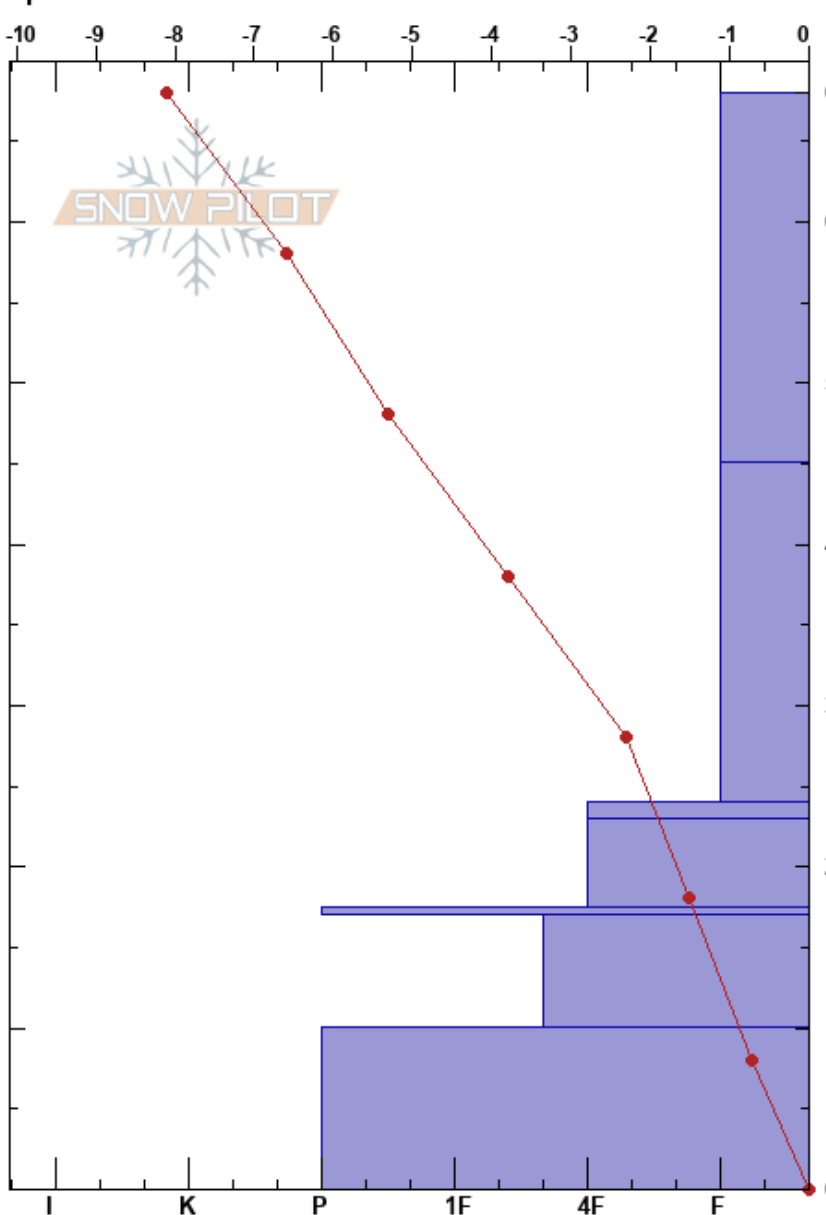

Mount Elly  
 Teton Range  
 WY  
 Elevation: 9150 ft  
 Aspect:  
 Specifics:

Chris McCollister  
 11/08/2018 - 3:20pm  
 Co-ord: 12T 503909W 4813962N  
 Slope Angle: 0°  
 Wind Loading:

Stability:  
 Air Temperature: -10°C  
 Sky Cover: OVC  
 Precipitation: S-1  
 Wind: Calm

HS:68  
 PS: 20 23-17.5cm: Problematic layer

Form	Crystal Size	Moisture	$\rho$ kg/m <sup>3</sup>	Stability tests & Layer comments
+ ( / )				
/ ( □ )	0.1-0.3			
⊗	4-8			
⊖	0.1-0.3			
■				
⊖	0.1-0.3			
⊗				

Notes: This flat area has dense trees to the south and is rep