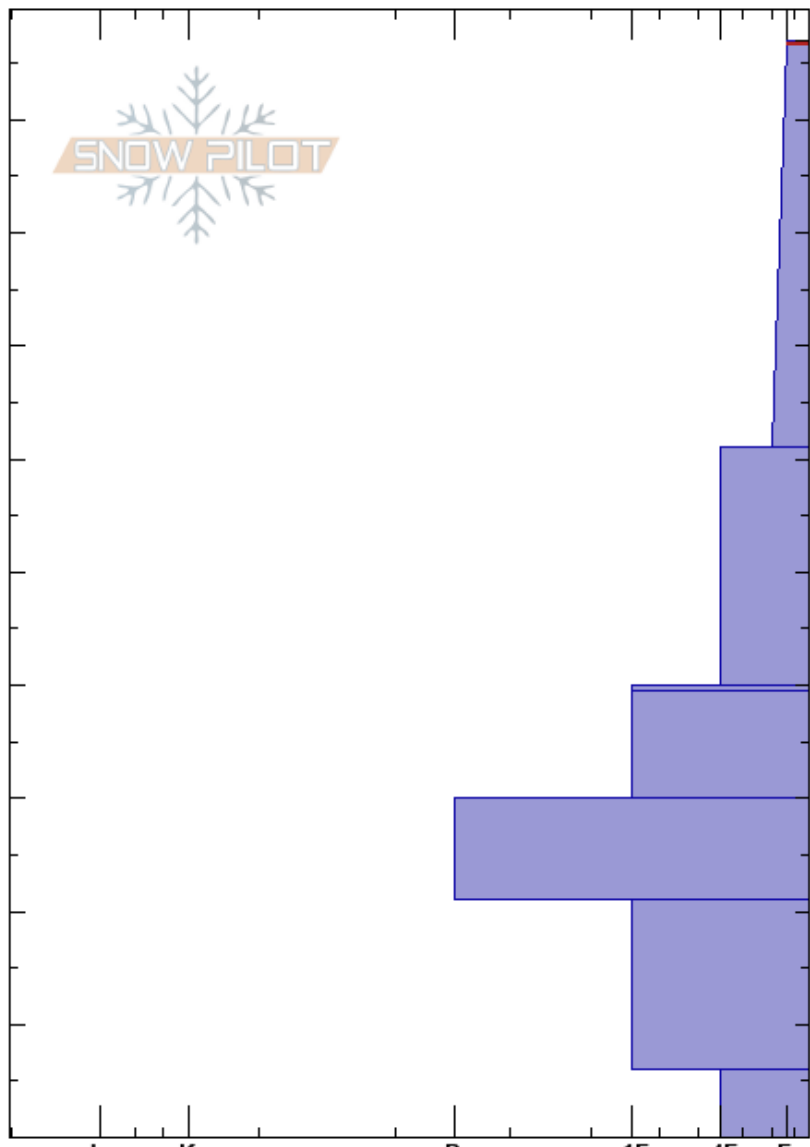

Baptiste
 Flathead Range
 MT
 Elevation: 7400 ft
 Aspect: NE
 Specifics:

Zach Guy
 11/08/2018 - 1:00pm
 Co-ord: 48.13336N, -113.63903W
 Slope Angle: 25°
 Wind Loading: no

Stability:
 Air Temperature:
 Sky Cover: OVC
 Precipitation: NO
 Wind: W Light Breeze

HS:97
 PS: 25
 Layer Notes:
 97-61cm: Problematic layer
 30-21cm: Nov 1 Rain Event
 6-0cm: Oct 26 Rain Event

Crystal Form	Crystal Size	Moisture	ρ kg/m ³	Stability tests & Layer comments
/ (+)	0.5	D		
•	0.3	D		
=				
•	0.3	D		
☉	1-2	D		30-21cm: Nov 1 Rain Event
•	0.1-0.3	D		
☉	1.5	M-W		ECTX

Notes:

6-0cm: Oct 26 Rain Event