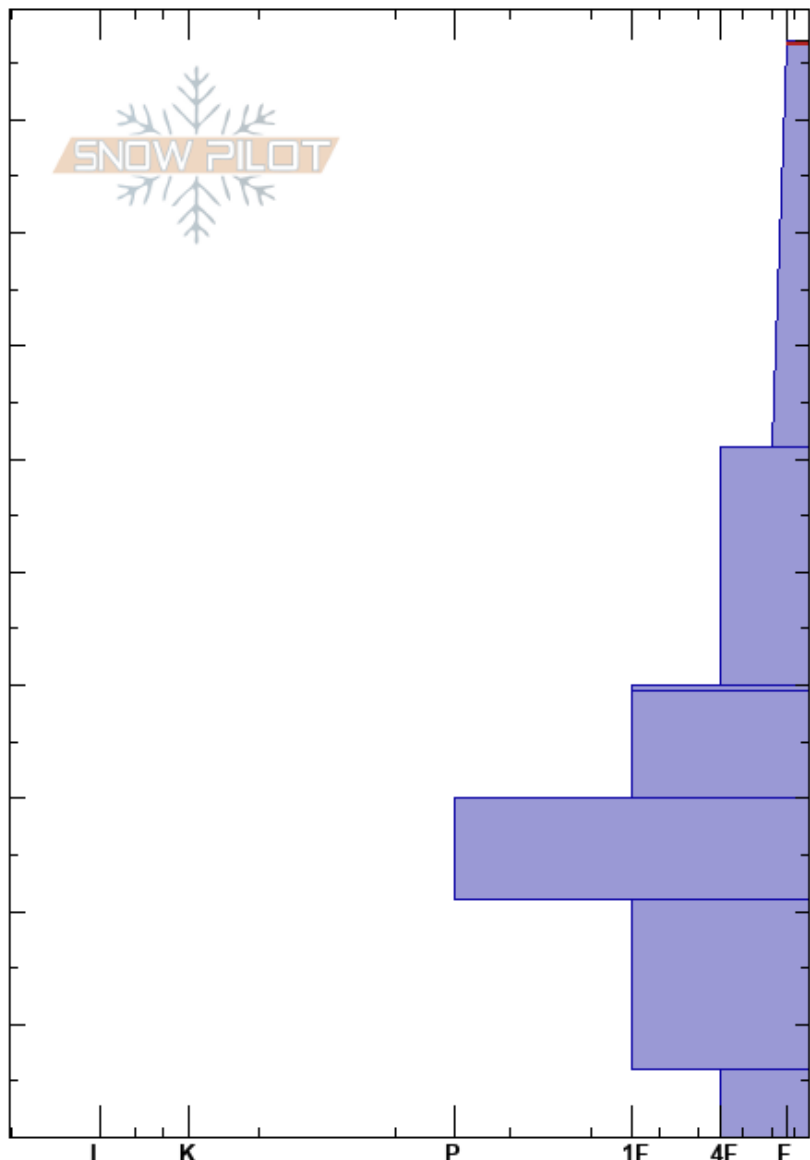

Baptiste
 Flathead Range
 MT
 Elevation: 7400 ft
 Aspect: NE
 Specifics:

Zach Guy
 11/08/2018 - 1:00pm
 Co-ord: 48.13336N, -113.63903W
 Slope Angle: 25°
 Wind Loading: no

Stability:
 Air Temperature:
 Sky Cover: OVC
 Precipitation: NO
 Wind: W Light Breeze

HS:97
 PS: 25
 Layer Notes:
 97-61cm: Problematic layer
 30-21cm: Nov 1 Rain Event
 6-0cm: Oct 26 Rain Event

Crystal Form	Crystal Size	Moisture	ρ kg/m ³	Stability tests & Layer comments
/ (+)	0.5	D		
•	0.3	D		
=				
•	0.3	D		
☉	1-2	D		30-21cm: Nov 1 Rain Event
•	0.1-0.3	D		
☉	1.5	M-W		ECTX 6-0cm: Oct 26 Rain Event